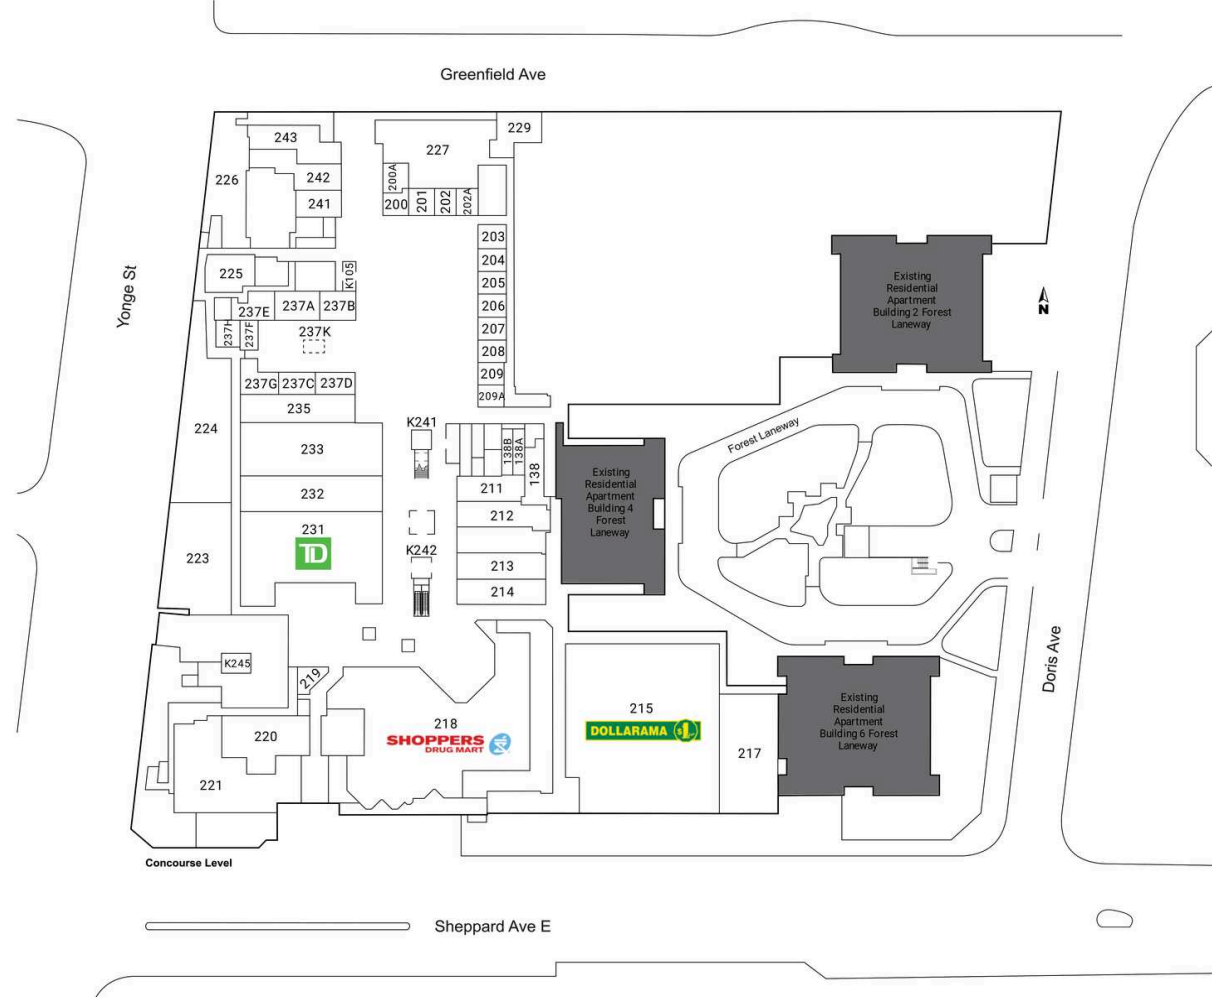

Yonge Sheppard Centre

Toronto, Ontario
2 Sheppard Avenue
East Yonge St. &
Sheppard Ave.

Mary Anne Leal
mleal@riocan.com
416-866-3033 x24970

■ Shadow Anchor

K105	VM Mobile	263 SF	213	Available	1,314 SF	237E	Available	762 SF
K241	Second Cup	225 SF	214	KinKin	1,331 SF	237F	Yonge Sheppard Shoe Repair	352 SF
K242	Sushi Q	244 SF	215	Dollarama	14,514 SF	237G	Available	673 SF
K245	Mobile Klinik		217	What a Bagel	4,105 SF	237H	Storage	405 SF
P3KS	Rambo Car Care	1 SF	218	Shoppers Drug Mart	15,822 SF	237K	Currency Mart	591 SF
110	Tim Hortons	1,700 SF	219	Vivah	353 SF	241	Freshii	720 SF
111	Dr. Terk	2,030 SF	220	CIBC	1,979 SF	242	Sheppard Centre Gift + Post	1,309 SF
200	Tacoritto	436 SF	221	Available	4,406 SF	243	Available	1,463 SF
200A	Subway	381 SF	222	Storage	4,373 SF	300	Bank of Montreal	16,481 SF
201	Jimmy The Greek	405 SF	223	Storage	4,255 SF	310	RioCan Property Services	3,335 SF
202	Furama	361 SF	224	Storage	4,343 SF	400	Bank of Montreal	16,488 SF
202A	Wikki Hut	344 SF	225	Storage	1,083 SF	500	Bank of Montreal	16,488 SF
203	A&W	422 SF	226	Storage	2,313 SF	600	Bank of Montreal	16,492 SF
204	Available	326 SF	227	Food Court Storage	1,861 SF	601	TORONTO SEMI-SPORTS AND EXCERCISE MEDIC	4,927 SF
205	Island Caribbean	368 SF	229	Storage	375 SF	605	VENTRIPOINT DIAGNOSTICS LTD.	2,098 SF
206	Popeyes Louisiana Kitchen	380 SF	231	TD	6,831 SF	700	Bank of Montreal	16,492 SF
207	Thai Express	371 SF	232	Available	3,017 SF	800	Bank of Montreal	16,492 SF
208	Butterchick	354 SF	233	Carter's Osh Kosh	4,418 SF	901	ULS Corporate Inc.	1,698 SF
209	Teriyaki Experience	355 SF	235	Available	2,367 SF	905	CIBC	3,865 SF
209A	Villa Medina	353 SF	237A	Available	524 SF	930	Torcom Construction	2,445 SF
211	To-Nino Hair Design	1,026 SF	237B	Copper Branch	628 SF	1000	Bank of Montreal	16,453 SF
212	Available	1,398 SF	237C	N.Y. Premiere Dry Cleaners	482 SF	1100	Bank of Montreal	16,475 SF
212A	GNC	1,298 SF	237D	Currency Mart	450 SF	1600	Bank of Montreal	16,480 SF