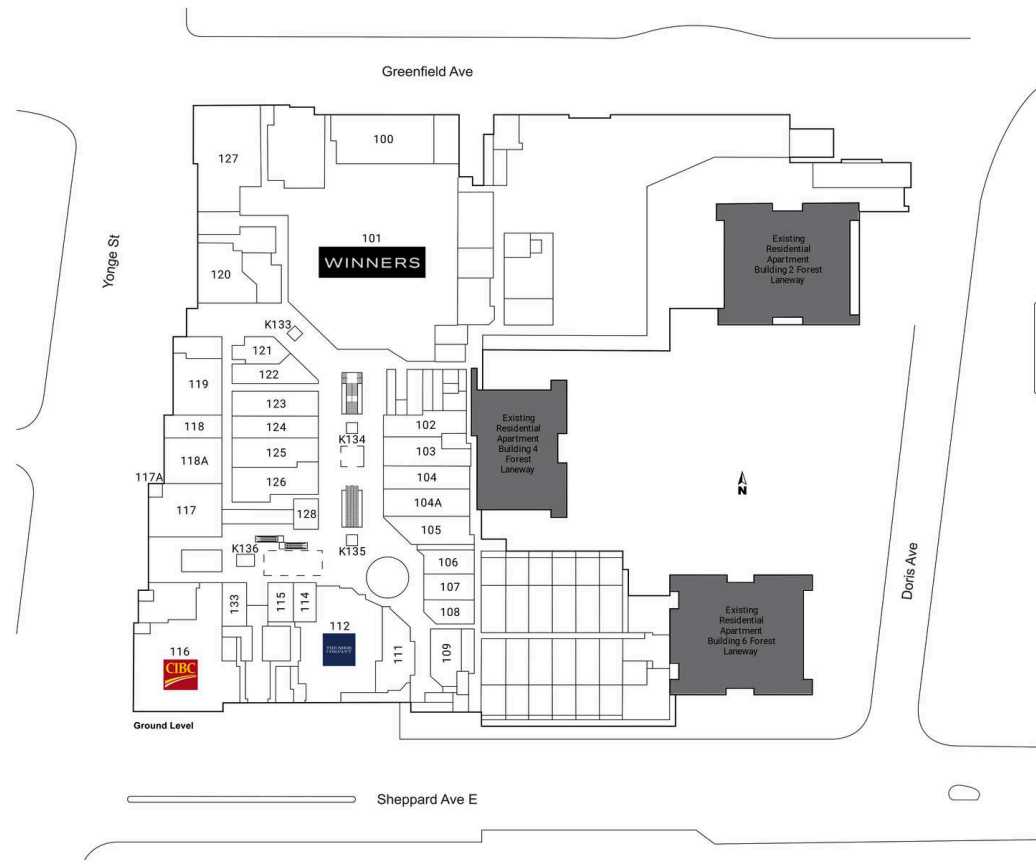

Yonge Sheppard Centre

Toronto, Ontario
2 Sheppard Avenue
East Yonge St. &
Sheppard Ave.

Mary Anne Leal
mleal@riocan.com
416-866-3033 x24970

Shadow Anchor

K133	Koodo	120 SF	108	Available	886 SF	121	Available	913 SF	600	Bank of Montreal	16,492 SF
K134	Virgin Mobile	100 SF	109	Tim Hortons	1,700 SF	122	Available	1,237 SF	601	TORONTO SEMI-SPORTS AND EXERCISE MEDIC	4,927 SF
K135	Cell Rox	100 SF	111	Dr. Terk	2,030 SF	123	Available	1,516 SF	605	VENTRIPOINT	2,098 SF
K136	Sheppard Ticket Centre	150 SF	112	The Shoe Company	6,745 SF	124	Fuzz Wax Bar	1,444 SF	700	DIAGNOSTICS LTD.	2,098 SF
100	Angus Valley Montessori	10,205 SF	114	Dumonde	674 SF	125	Miniso	1,777 SF	800	Bank of Montreal	16,492 SF
101	Winners	25,032 SF	115	Fido	739 SF	126	Meridian	1,912 SF	901	Bank of Montreal	16,492 SF
102	Reitmans	3,479 SF	116	CIBC	2,560 SF	127	Bank of Montreal	4,450 SF	905	ULS Corporate Inc.	1,698 SF
103	Available	1,600 SF	117	Blaze Pizza	2,340 SF	128	Purdy's Chocolates	635 SF	930	CIBC	3,865 SF
104	Available	1,626 SF	117A	Sweet Jesus	500 SF	133	Available	808 SF	1000	Torcom Construction	2,445 SF
104A	Available	1,626 SF	118	Omni Palace Noodle & Grill	994 SF	300	Bank of Montreal	16,481 SF	1100	Bank of Montreal	16,453 SF
105	Available	1,571 SF	118A	Five Guy's Burgers	2,003 SF	310	RioCan Property Services	3,335 SF	1100	Bank of Montreal	16,475 SF
106	Forest Nails and Spa	931 SF	119	Basil Box	2,162 SF	400	Bank of Montreal	16,488 SF	1600	Bank of Montreal	16,480 SF
107	Real Fruit Bubble Tea	885 SF	120	Flock Rotisserie & Greens	2,230 SF	500	Bank of Montreal	16,488 SF			