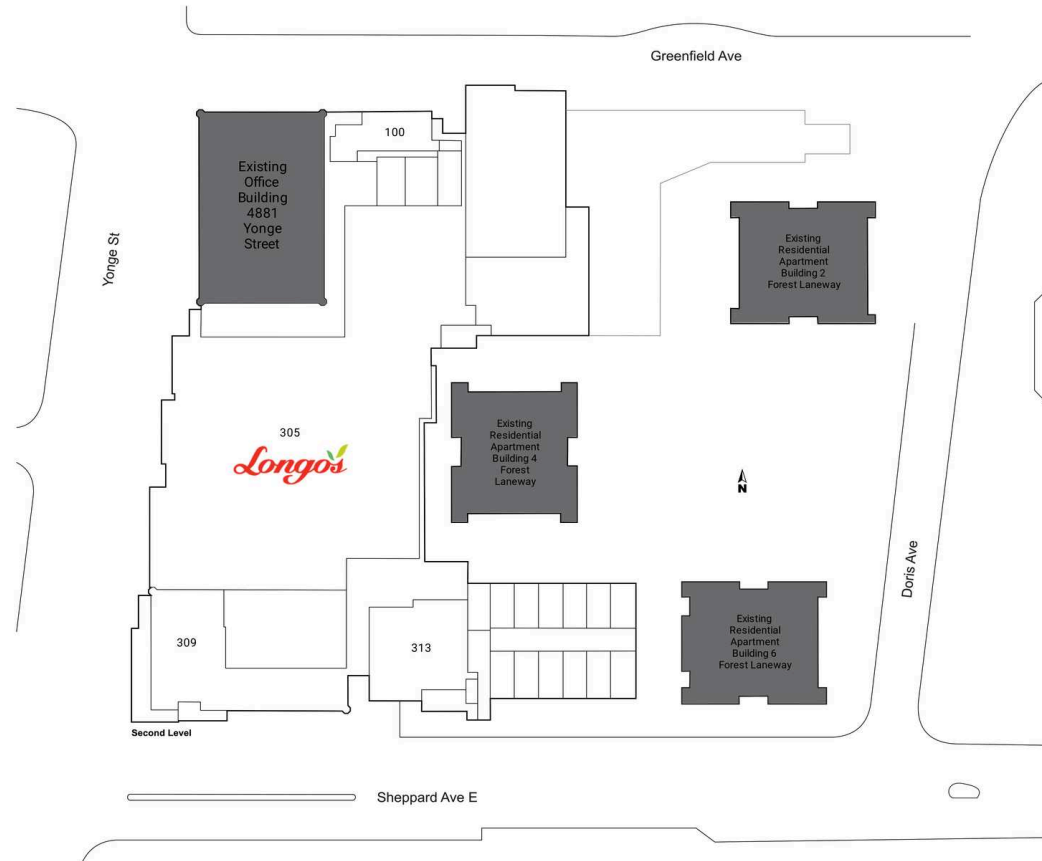

Yonge Sheppard Centre

Toronto, Ontario
2 Sheppard Avenue
East Yonge St. &
Sheppard Ave.

Mary Anne Leal
mleal@riocan.com
416-866-3033 x24970

Shadow Anchor

100	Angus Valley Montessori	10,205 SF	605	EXERCISE MEDIC	
110	Tim Hortons	1,700 SF	700	VENTRIPOINT DIAGNOSTICS LTD.	2,098 SF
111	Dr. Terk	2,030 SF	800	Bank of Montreal	16,492 SF
300	Bank of Montreal	16,481 SF	901	Bank of Montreal	16,492 SF
305	Longo's	48,070 SF	905	ULS Corporate Inc.	1,698 SF
309	Cactus Club	10,102 SF	930	CIBC	3,865 SF
310	RioCan Property Services	3,335 SF	930	Torcom Construction	2,445 SF
313	Child Care (NFP)	6,400 SF	1000	Bank of Montreal	16,453 SF
400	Bank of Montreal	16,488 SF	1100	Bank of Montreal	16,475 SF
500	Bank of Montreal	16,488 SF	1600	Bank of Montreal	16,480 SF
600	Bank of Montreal	16,492 SF			
601	TORONTO SEMI-SPORTS AND	4,927 SF