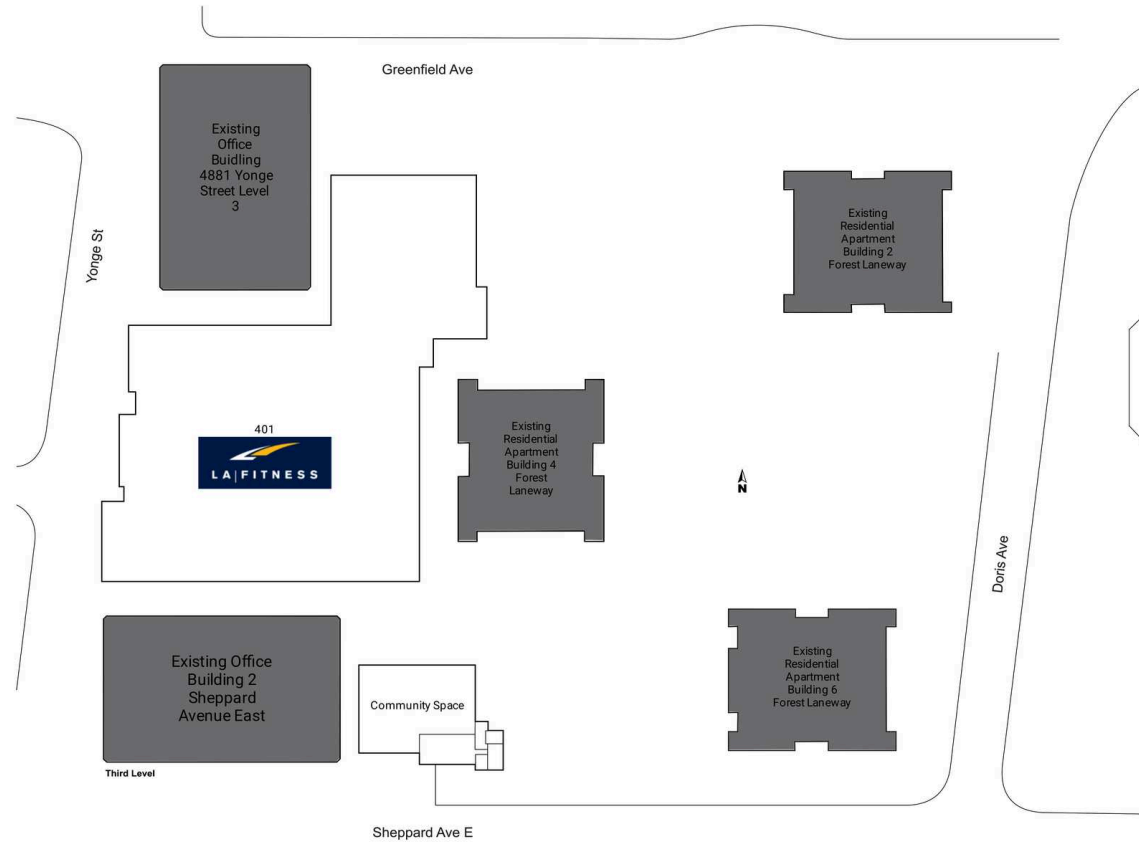

Yonge Sheppard Centre

Toronto, Ontario
2 Sheppard Avenue
East Yonge St. &
Sheppard Ave.

Mary Anne Leal
mleal@riocan.com
416-866-3033 x24970

Shadow Anchor

P3KS	Rambo Car Care	1 SF			EXCERCISE MEDIC	
110	Tim Hortons	1,700 SF	605		VENTRIPOINT DIAGNOSTICS LTD.	2,098 SF
111	Dr. Terk	2,030 SF	700		Bank of Montreal	16,492 SF
300	Bank of Montreal	16,481 SF	800		Bank of Montreal	16,492 SF
310	RioCan Property Services	3,335 SF	901		ULS Corporate Inc.	1,698 SF
400	Bank of Montreal	16,488 SF	905		CIBC	3,865 SF
401	LA Fitness	49,926 SF	930		Torcom Construction	2,445 SF
500	Bank of Montreal	16,488 SF	1000		Bank of Montreal	16,453 SF
600	Bank of Montreal	16,492 SF	1100		Bank of Montreal	16,475 SF
601	TORONTO SEMI-SPORTS AND	4,927 SF	1600		Bank of Montreal	16,480 SF