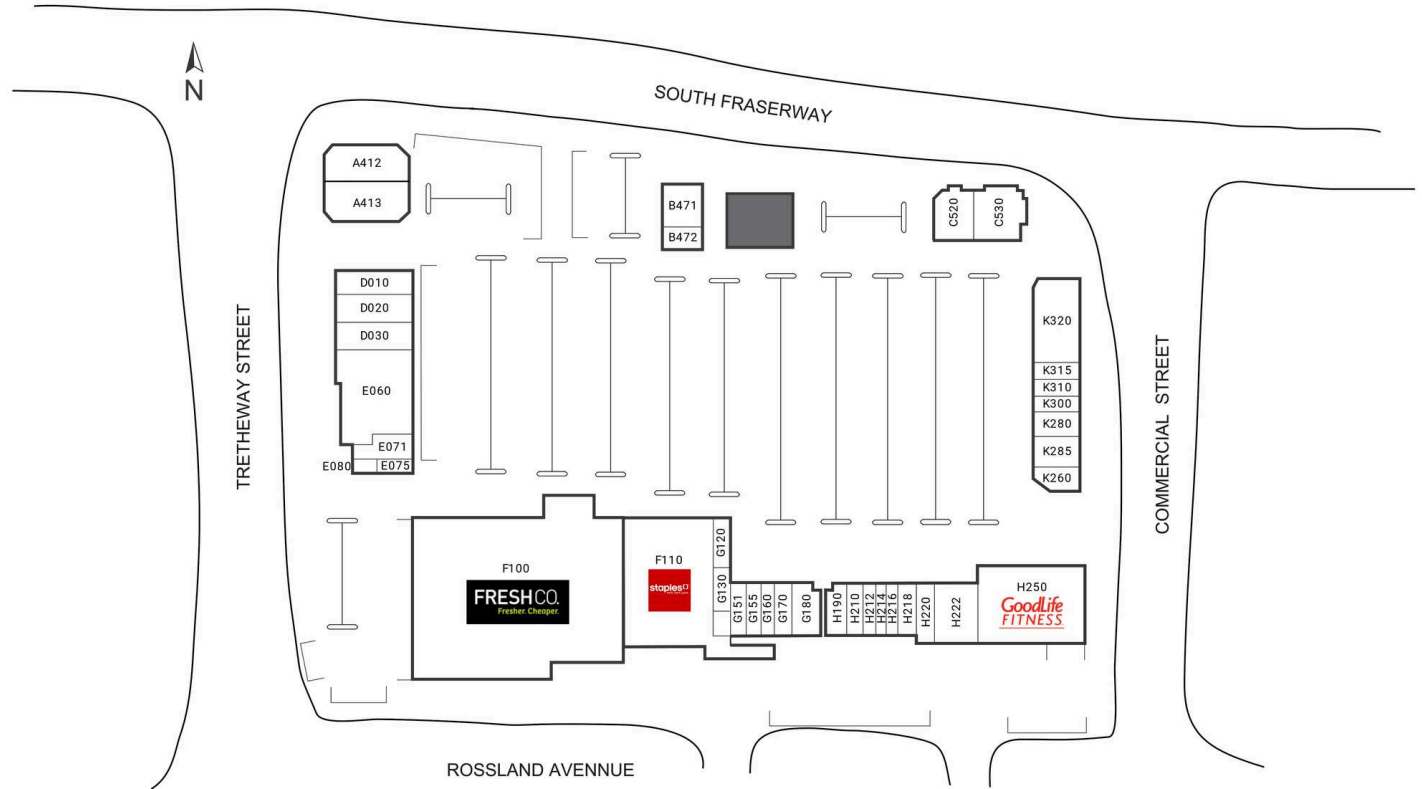

## Clearbrook Town Square

Abbotsford, British  
Columbia  
32500 South Fraser  
Way

Andrew Harrison  
aharrison@riocan.com  
403-444-2861

 **Shadow Anchor**

|      |                      |           |      |  |           |      |                        |           |
|------|----------------------|-----------|------|--|-----------|------|------------------------|-----------|
| A412 | HSBC Bank Canada     | 5,354 SF  | F100 | Freshco.                               | 55,724 SF | H216 | SVN Fuel               | 1,102 SF  |
| A413 | Sherwin Williams     | 4,490 SF  | F110 | Staples                                | 24,688 SF | H218 | Joey's Only Restaurant | 1,629 SF  |
| B471 | Mastermind Toys      | 5,035 SF  | G120 | Quizno's                               | 1,108 SF  | H220 | Chopped Leaf           | 1,789 SF  |
| B472 | Starbucks            | 1,363 SF  | G130 | Nail Queens                            | 872 SF    | H222 | Easyhome               | 4,200 SF  |
| C520 | A&W                  | 3,288 SF  | G151 | Volcanic Vapour                        | 1,100 SF  | H250 | GoodLife Fitness       | 26,489 SF |
| C530 | Boston Pizza         | 4,025 SF  | G155 | Miracle-Ear                            | 1,066 SF  | K260 | Sui Sha Ya             | 1,648 SF  |
| D010 | Suzanne's            | 2,388 SF  | G160 | Central Valley Insurance Services Ltd. | 1,610 SF  | K280 | Maritime Travel        | 1,136 SF  |
| D020 | Bosley's By Pet Valu | 3,157 SF  | G170 | Dr. Bill Chu - Dentist                 | 1,069 SF  | K285 | H&R Block              | 2,053 SF  |
| D030 | Canada Post          | 4,406 SF  | G180 | National Access Cannabis               | 1,615 SF  | K300 | Pita Pit               | 1,232 SF  |
| E060 | BC Liquor Store      | 10,103 SF | H190 | Available                              | 1,441 SF  | K310 | Magicuts               | 1,019 SF  |
| E071 | Wok Box              | 1,607 SF  | H210 | Donair Affair                          | 1,079 SF  | K315 | Sally Beauty           | 1,735 SF  |
| E075 | Sushi Nine 117       | 655 SF    | H212 | Reel Wrapps                            | 1,082 SF  | K320 | Optiks International   | 5,515 SF  |
| E080 | Pureway Hair Salon   | 524 SF    | H214 | Easyfinancial                          | 1,079 SF  |      |                        |           |