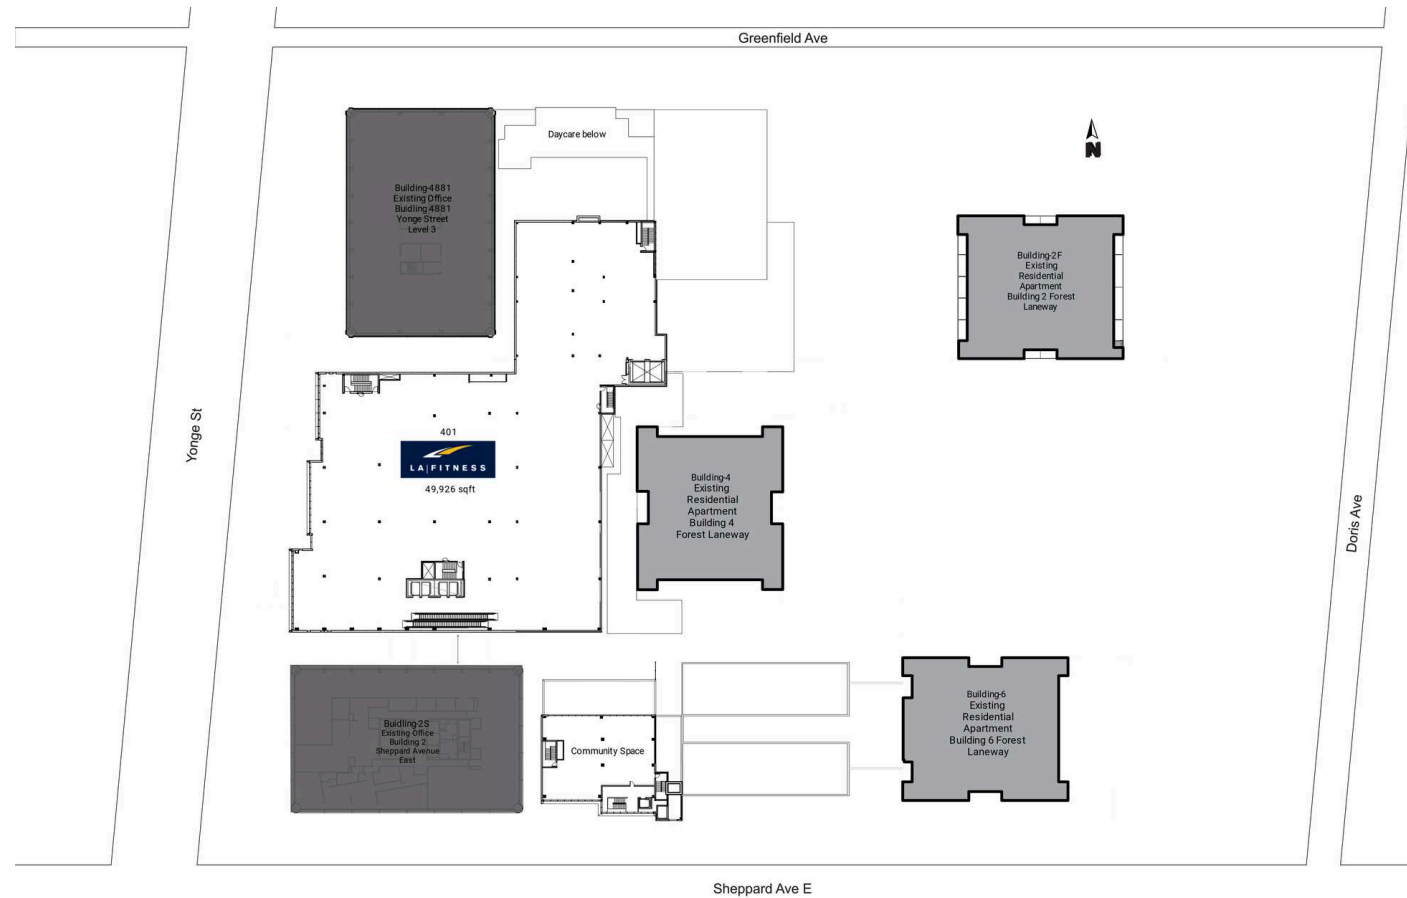

Yonge Sheppard Centre

Toronto, Ontario
2 Sheppard Avenue East
Yonge St. & Sheppard Ave.

Mary Anne Leal
mleal@riocan.com
416-866-3033 x24970

Shadow Anchor

Building-2S	Existing Office Building 2 Sheppard Avenue East	Building-4881	Existing Office Building 4881 Yonge Street Level 3	
Building-25	Existing Office Building 2 Sheppard Avenue East	Building-6	Existing Residential Apartment Building 6 Forest Laneway	
Building-2F	Existing Residential Apartment Building 2 Forest Laneway	401	LA Fitness	49,926 SF
Building-4	Existing Residential Apartment Building 4 Forest Laneway