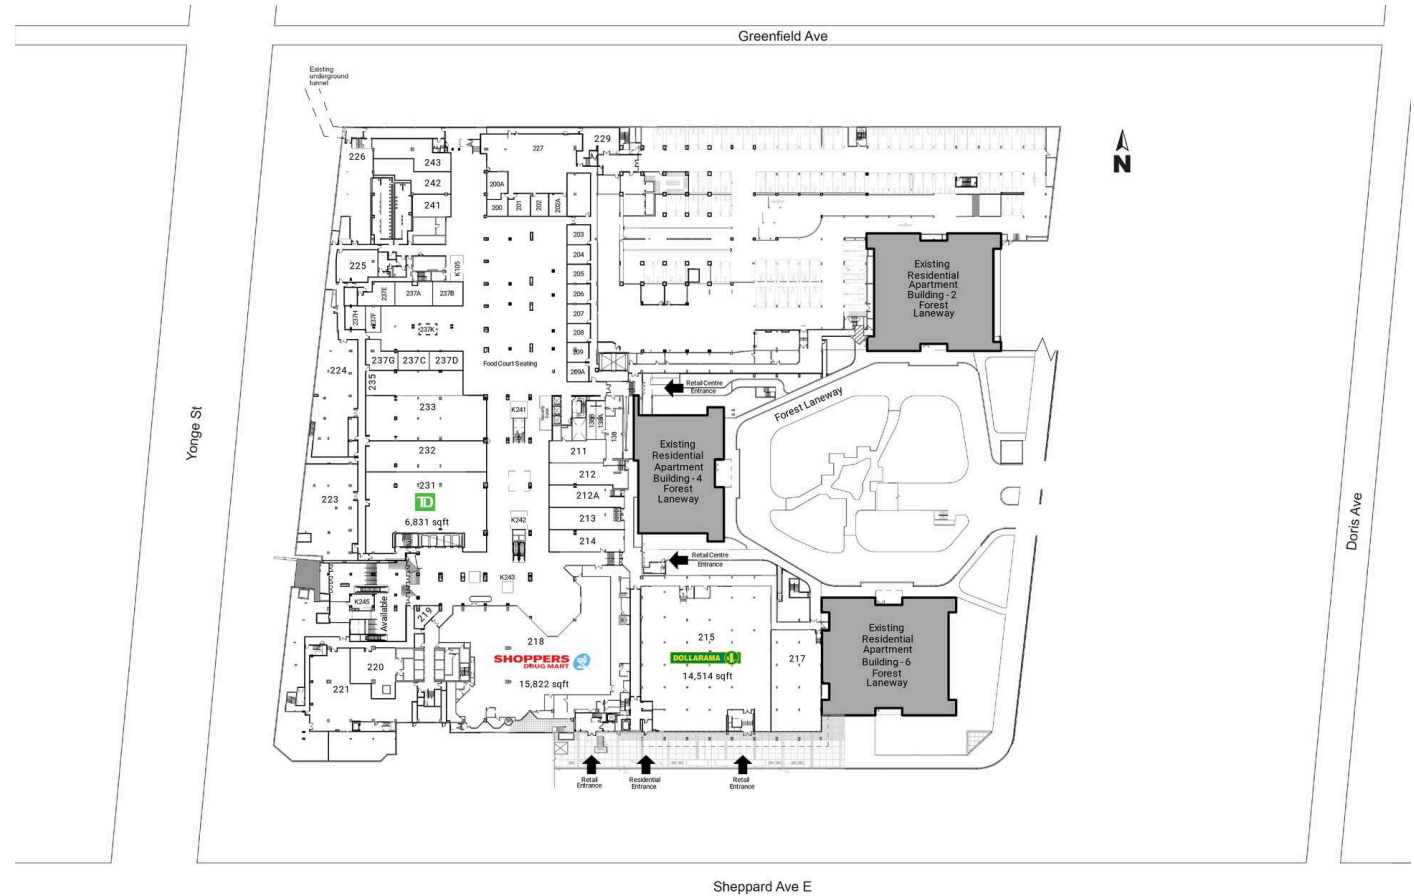

## Yonge Sheppard Centre

Toronto, Ontario  
2 Sheppard Avenue East  
Yonge St. & Sheppard Ave.

Mary Anne Leal  
mleal@riocan.com  
416-866-3033 x24970

**Shadow Anchor**

K105	VM Mobile	263 SF	207	Thai Express	371 SF	221	Available	4,406 SF	237C	N.Y. Premiere Dry Cleaners	482 SF
K241	Second Cup	225 SF	208	Butterchick	354 SF	222	Storage	4,373 SF	237D	Currency Mart	450 SF
K242	Sushi Q	244 SF	209	Teriyaki Experience	355 SF	223	Storage	4,255 SF	237E	Available	762 SF
K243	Freshly Squeezed	175 SF	209A	Villa Medina	353 SF	224	Storage	4,343 SF	237F	Yonge Sheppard Shoe Repair	352 SF
K245	Mobile Klinik		211	To-Nino Hair Design	1,026 SF	225	Storage	1,083 SF	237G	Available	673 SF
200	Tacoritto	436 SF	212	Available	1,398 SF	226	Storage	2,313 SF	237H	Storage	405 SF
200A	Subway	381 SF	212A	GNC	1,298 SF	227	Food Court Storage	1,861 SF	237K	Currency Mart	591 SF
201	Jimmy The Greek	405 SF	213	Available	1,314 SF	229	Storage	375 SF	241	Freshii	720 SF
202	Furama	361 SF	214	KinKin	1,331 SF	231	TD	6,831 SF	242	Sheppard Centre Gift + Post	1,309 SF
202A	Wikki Hut	344 SF	215	Dollarama	14,514 SF	232	Ricki's	3,017 SF	243	Available	1,463 SF
203	A&W	422 SF	217	What a Bagel	4,105 SF	233	Carter's Osh Kosh	4,418 SF			
204	Potatopia	326 SF	218	Shoppers Drug Mart	15,822 SF	235	Available	2,367 SF			
205	Island Caribbean	368 SF	219	Vivah	353 SF	237A	Available	524 SF			
206	Popeyes Louisiana Kitchen	380 SF	220	CIBC	1,979 SF	237B	Copper Branch	628 SF			