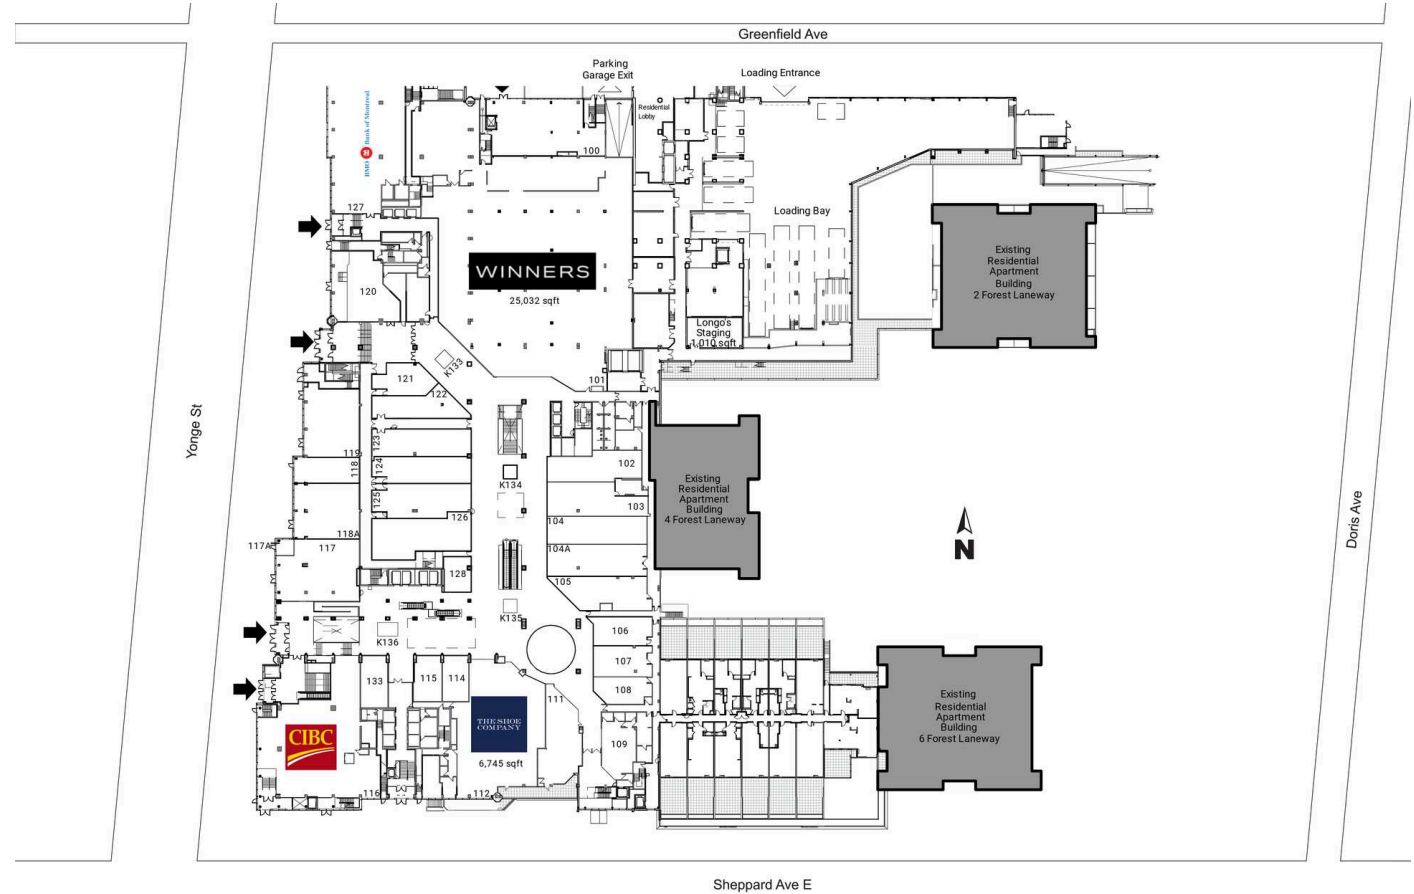

## Yonge Sheppard Centre

Toronto, Ontario  
2 Sheppard Avenue East  
Yonge St. & Sheppard Ave.

Mary Anne Leal  
mleal@riocan.com  
416-866-3033 x24970

 Shadow Anchor

K133	Koodo	120 SF	107	Real Fruit Bubble Tea	885 SF	119	Basil Box	2,162 SF
K134	Virgin Mobile	100 SF	108	Available	886 SF	120	Flock Rotisserie & Greens	2,230 SF
K135	Cell Rox	100 SF	109	Tim Hortons	1,700 SF	121	Available	913 SF
K136	Sheppard Ticket Centre	150 SF	111	Dr. Terk	2,030 SF	122	Available	1,237 SF
100	Angus Valley Montessori	10 SF	112	The Shoe Company	6,745 SF	123	Available	1,516 SF
101	Winners	25,032 SF	114	Dumonde	674 SF	124	Fuzz Wax Bar	1,444 SF
102	Reitmans	3,479 SF	115	Fido	739 SF	125	Miniso	1,777 SF
103	Available	1,600 SF	116	CIBC	2,560 SF	126	Meridian	1,912 SF
104	Available	1,626 SF	117	Blaze Pizza	2,340 SF	127	Bank of Montreal	4,450 SF
104A	Available	1,626 SF	117A	Sweet Jesus	500 SF	128	Purdy's Chocolates	635 SF
105	Available	1,571 SF	118	Omni Palace Noodle & Grill	994 SF	133	Available	808 SF
106	Forest Nails and Spa	931 SF	118A	Five Guy's Burgers	2,003 SF			