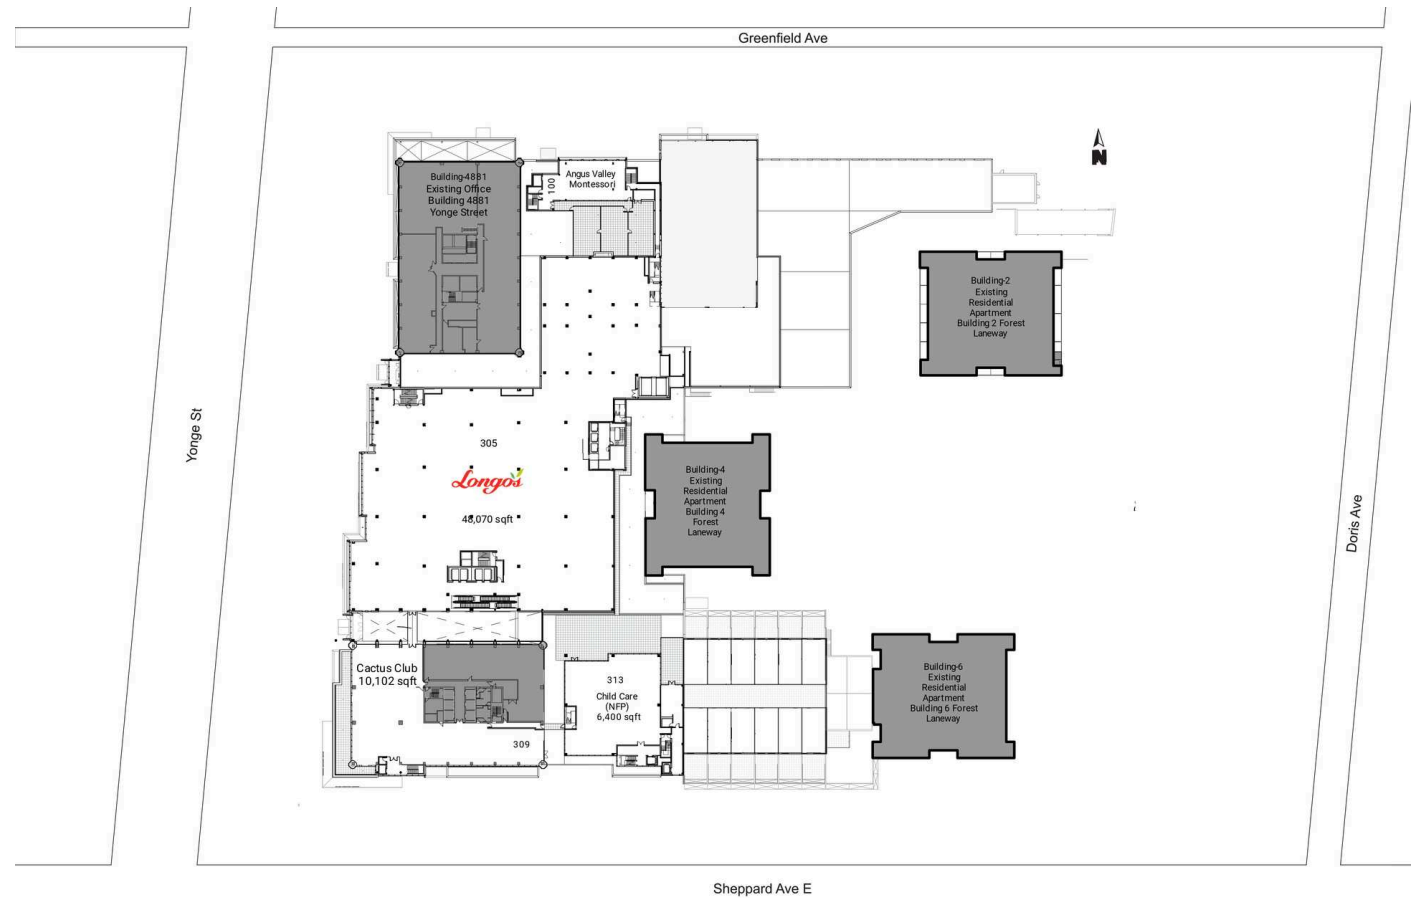

Yonge Sheppard Centre

Toronto, Ontario
2 Sheppard Avenue East
Yonge St. & Sheppard Ave.

Mary Anne Leal
mleal@riocan.com
416-866-3033 x24970

Shadow Anchor

Building-2	Existing Residential Apartment Building 2 Forest Laneway	Building-6	Existing Residential Apartment Building 6 Forest Laneway	
Building-4	Existing Residential Apartment Building 4 Forest Laneway	100	Angus Valley Montessori	
Building-4881	Existing Office Building 4881 Yonge Street	305	Longo's	48,070 SF
		309	Cactus Club	10,102 SF
		313	Child Care (NFP)	6,400 SF