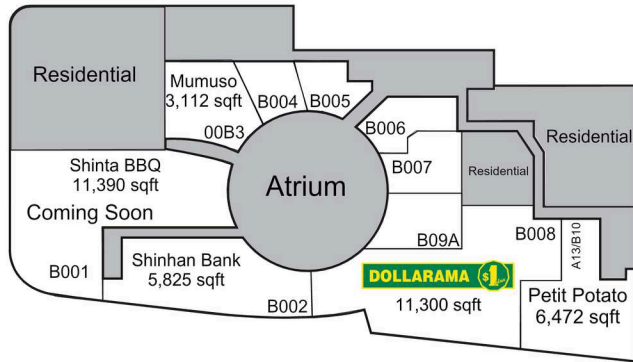

- B004 Empress Dentistry 1,380sqft
- B005 Empress Walk Orthodontics 1,529sqft
- B006 Empress Optical 2,029sqft
- B007 F45 Training 2,223sqft
- B09A Toronto Dance Salsa 1,613sqft

Second Floor

TTC Entrance to North York Centre Concourse Level

DORIS AVENUE

Cinema Mezzanine Level

Ground Floor

- A001 Empress Walk Dental 1,343 sqft
- A002 Ten Ren Tea 1,383 sqft
- A004 LCBO 3,238 sqft
- A005 Walking On A Cloud 3,518 sqft
- A006 The Second Cup 2,003 sqft
- A007 Herbal Depot 395 sqft

- A008 Sheffield & Son 459 sqft
- A09A Ichiban Asian-Coming Soon 5,064 sqft
- A010 Real Fruit Bubble Tea-Coming Soon 500 Sqft
- A010A Ray Daniels Salon & Spa 984 sqft
- A012 Wendy's 3,943 sqft
- A12A Value Mobile 618 Sqft
- A13 Petit Potato-Coming Soon
- A13A RBC-Coming Soon 2,155 sqft