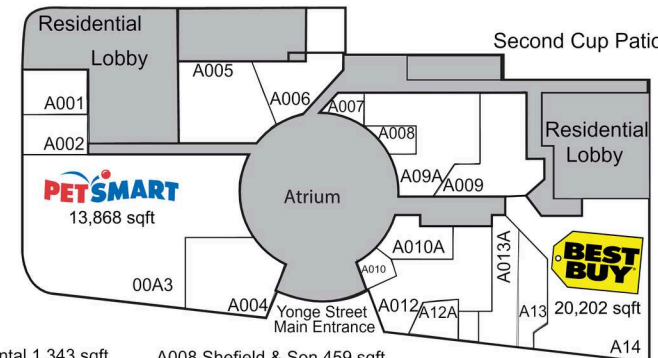

- B004 Empress Dentistry 1,380sqft
- B005 Empress Walk Orthodontics 1,529sqft
- B006 Empress Optical 2,029sqft
- B007 F45 Training 2,223sqft
- B09A Toronto Dance Salsa 1,613sqft

Second Floor

TTC Entrance to North York Centre Concourse Level

DORIS AVENUE

Cinema Mezzanine Level

Ground Floor

- A001 Empress Walk Dental 1,343 sqft
- A002 Ten Ren Tea 1,383 sqft
- A004 LCBO 3,238 sqft
- A005 Walking On A Cloud 3,518 sqft
- A006 The Second Cup 2,003 sqft
- A007 Herbal Depot 395 sqft

- A008 Sheffield & Son 459 sqft
- A09A Ichiban Asian-Coming Soon 5,064 sqft
- A010 Real Fruit Bubble Tea-Coming Soon 500 Sqft
- A010A Ray Daniels Salon & Spa 984 sqft
- A012 Wendy's 3,943 sqft
- A12A Value Mobile 618 Sqft
- A13 Petit Potato-Coming Soon
- A13A RBC-Coming Soon 2,155 sqft