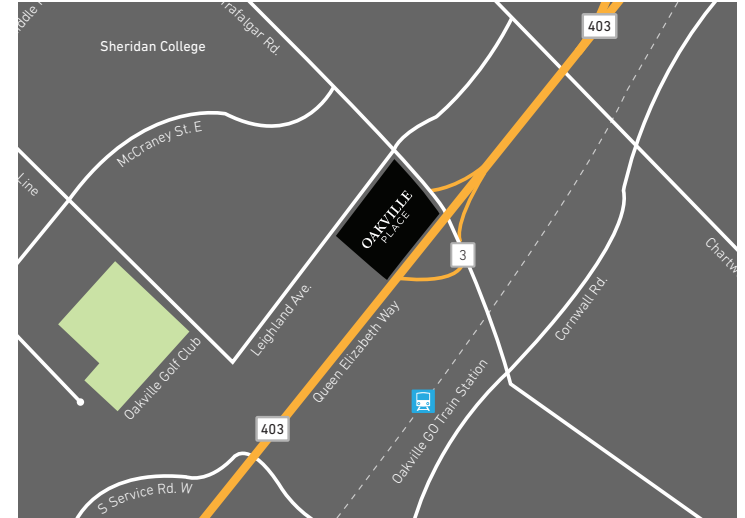

OAKVILLE PLACE

Located at the intersection of Queen Elizabeth Way and Trafalgar Road.
Oakville, Ontario

OWNED AND MANAGED BY
RIO CAN

HUDSON'S BAY

All figures are within a 10 Km radius. Source: All demographic information is Copyright 2020 by Environics Analytics (EA).