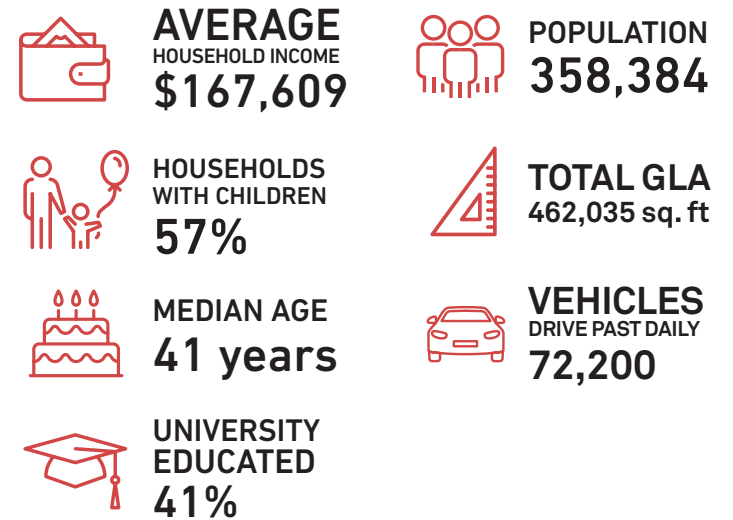

OAKVILLE PLACE

Located at the intersection of Queen Elizabeth Way and Trafalgar Road.
Oakville, Ontario

OWNED AND MANAGED BY
RIO CAN

HUDSON'S BAY

All figures are within a 10 Km radius. Source: All demographic information is Copyright 2020 by Environics Analytics (EA).