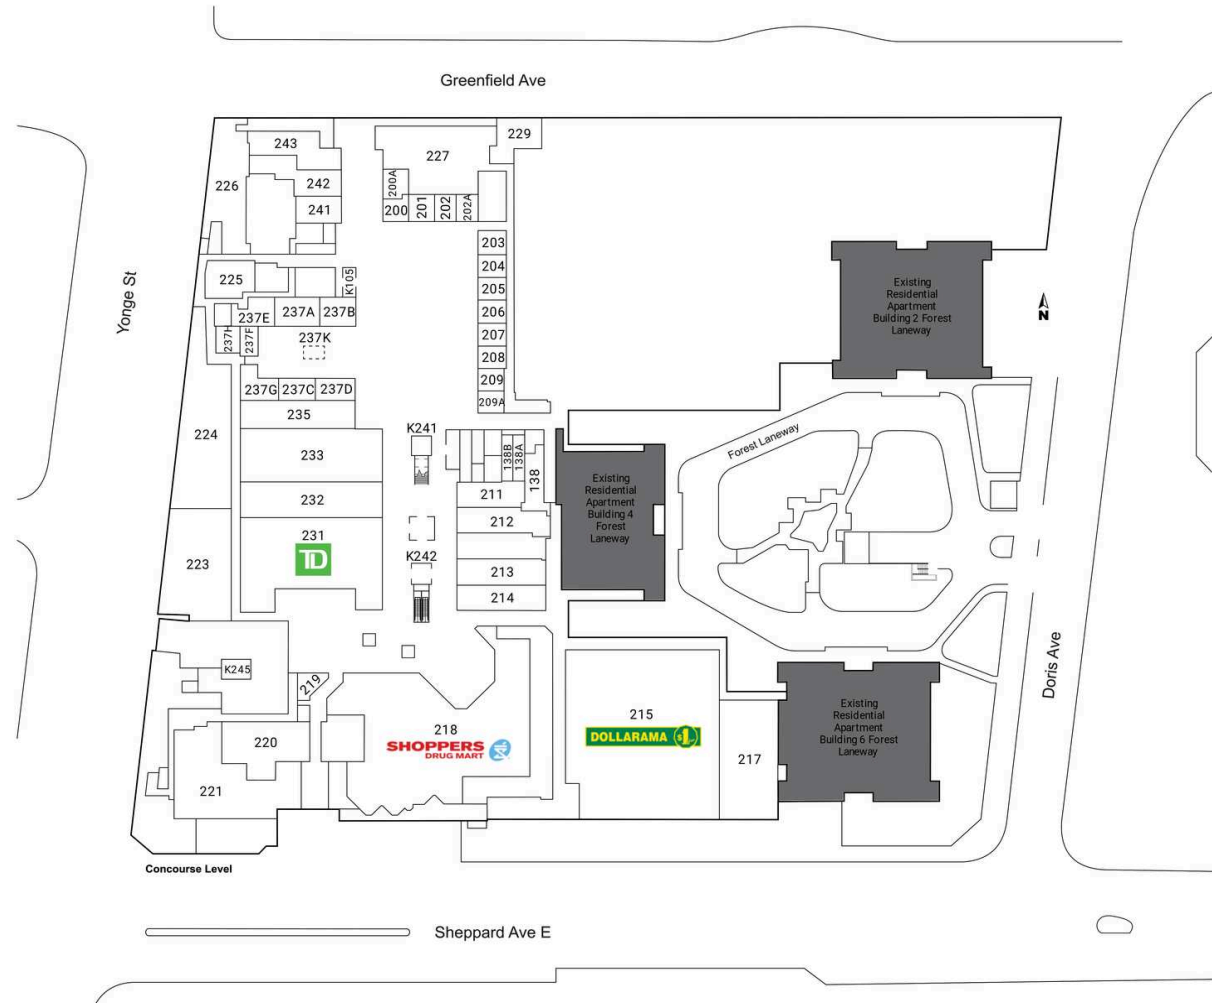

Yonge Sheppard Centre

Toronto, Ontario
2 Sheppard Avenue
East Yonge St. &
Sheppard Ave.

Mary Anne Leal
mleal@riocan.com
416-866-3033 x24970

Shadow Anchor

K105	VM Mobile	263 SF	213	Available	1,314 SF	237E	Available	762 SF
K241	Second Cup	225 SF	214	KinKin	1,331 SF	237F	Yonge Sheppard Shoe Repair	352 SF
K242	Sushi Q	244 SF	215	Dollarama	14,514 SF	237G	Available	673 SF
K245	Mobile Klinik		217	What a Bagel	4,105 SF	237H	Storage	405 SF
P3KS	Rambo Car Care	1 SF	218	Shoppers Drug Mart	15,822 SF	237K	Currency Mart	591 SF
110	Tim Hortons	1,700 SF	219	Vivah	353 SF	241	Freshii	720 SF
111	Dr. Terk	2,030 SF	220	CIBC	1,979 SF	242	Sheppard Centre Gift + Post	1,309 SF
200	Tacoritto	436 SF	221	Available	4,406 SF	243	Available	1,463 SF
200A	Subway	381 SF	222	Storage	4,373 SF	300	Bank of Montreal	16,481 SF
201	Jimmy The Greek	405 SF	223	Storage	4,255 SF	310	RioCan Property Services	3,335 SF
202	Furama	361 SF	224	Storage	4,343 SF	400	Bank of Montreal	16,488 SF
202A	Wikki Hut	344 SF	225	Storage	1,083 SF	500	Bank of Montreal	16,488 SF
203	A&W	422 SF	226	Storage	2,313 SF	600	Bank of Montreal	16,492 SF
204	Available	326 SF	227	Food Court Storage	1,861 SF	601	TORONTO SEMI-SPORTS AND EXCERCISE MEDIC	4,927 SF
205	Island Caribbean	368 SF	229	Storage	375 SF	605	VENTRIPOINT DIAGNOSTICS LTD.	2,098 SF
206	Popeyes Louisiana Kitchen	380 SF	231	TD	6,831 SF	700	Bank of Montreal	16,492 SF
207	Thai Express	371 SF	232	Available	3,017 SF	800	Bank of Montreal	16,492 SF
208	Butterchick	354 SF	233	Carter's Osh Kosh	4,418 SF	901	ULS Corporate Inc.	1,698 SF
209	Teriyaki Experience	355 SF	235	Available	2,367 SF	905	CIBC	3,865 SF
209A	Villa Medina	353 SF	237A	Available	524 SF	930	Torcom Construction	2,445 SF
211	To-Nino Hair Design	1,026 SF	237B	Copper Branch	628 SF	1000	Bank of Montreal	16,453 SF
212	Available	1,398 SF	237C	N.Y. Premiere Dry Cleaners	482 SF	1100	Bank of Montreal	16,475 SF
212A	GNC	1,298 SF	237D	Currency Mart	450 SF	1600	Bank of Montreal	16,480 SF