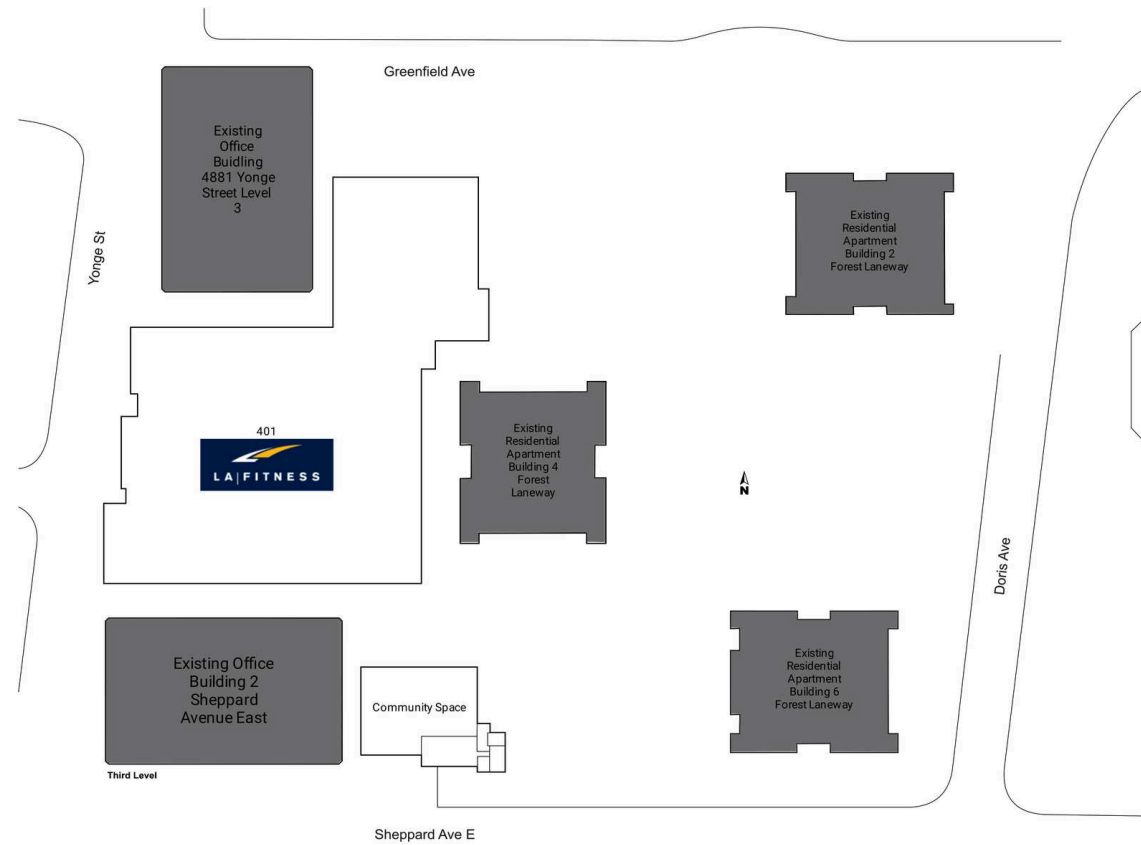

Yonge Sheppard Centre

Toronto, Ontario
2 Sheppard Avenue
East Yonge St. &
Sheppard Ave.

Mary Anne Leal
mleal@riocan.com
416-866-3033 x24970

Shadow Anchor

P3KS	Rambo Car Care	1 SF	605	EXCERCISE MEDIC	
110	Tim Hortons	1,700 SF	700	VENTRIPOINT DIAGNOSTICS LTD.	2,098 SF
111	Dr. Terk	2,030 SF	800	Bank of Montreal	16,492 SF
300	Bank of Montreal	16,481 SF	901	Bank of Montreal	16,492 SF
310	RioCan Property Services	3,335 SF	905	ULS Corporate Inc.	1,698 SF
400	Bank of Montreal	16,488 SF	930	CIBC	3,865 SF
401	LA Fitness	49,926 SF	1000	Torcom Construction	2,445 SF
500	Bank of Montreal	16,488 SF	1100	Bank of Montreal	16,453 SF
600	Bank of Montreal	16,492 SF	1600	Bank of Montreal	16,475 SF
601	TORONTO SEMI-SPORTS AND	4,927 SF		Bank of Montreal	16,480 SF