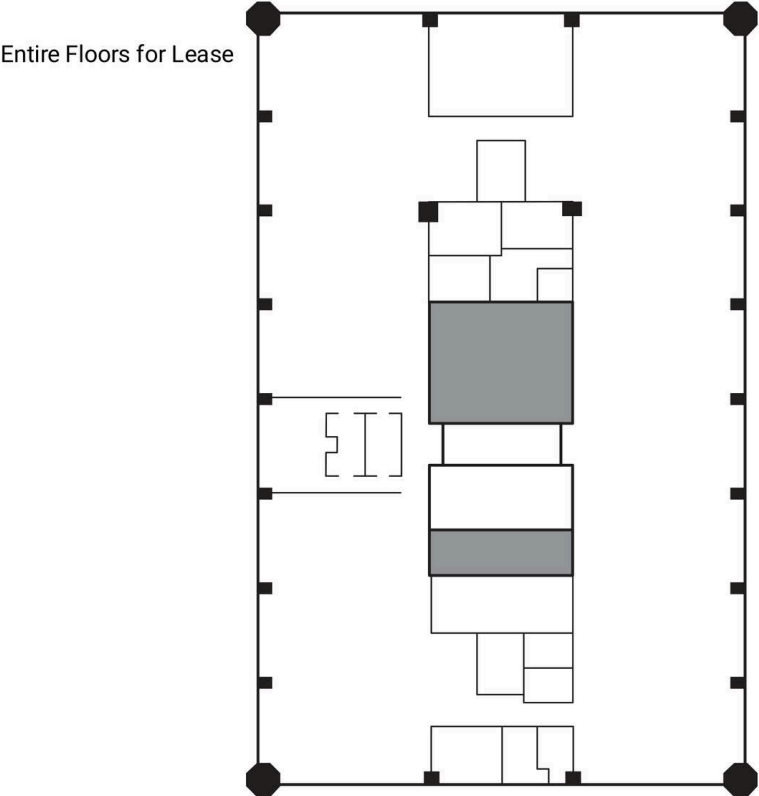

■ Shadow Anchor

Floor 3 Available

Site Plan

Yonge Sheppard Centre

Toronto, Ontario
2 Sheppard Avenue
East Yonge St. &
Sheppard Ave.

Mary Anne Leal
mleal@riocan.com
416-866-3033 x24970

■ Shadow Anchor

Office - Floors 3-8