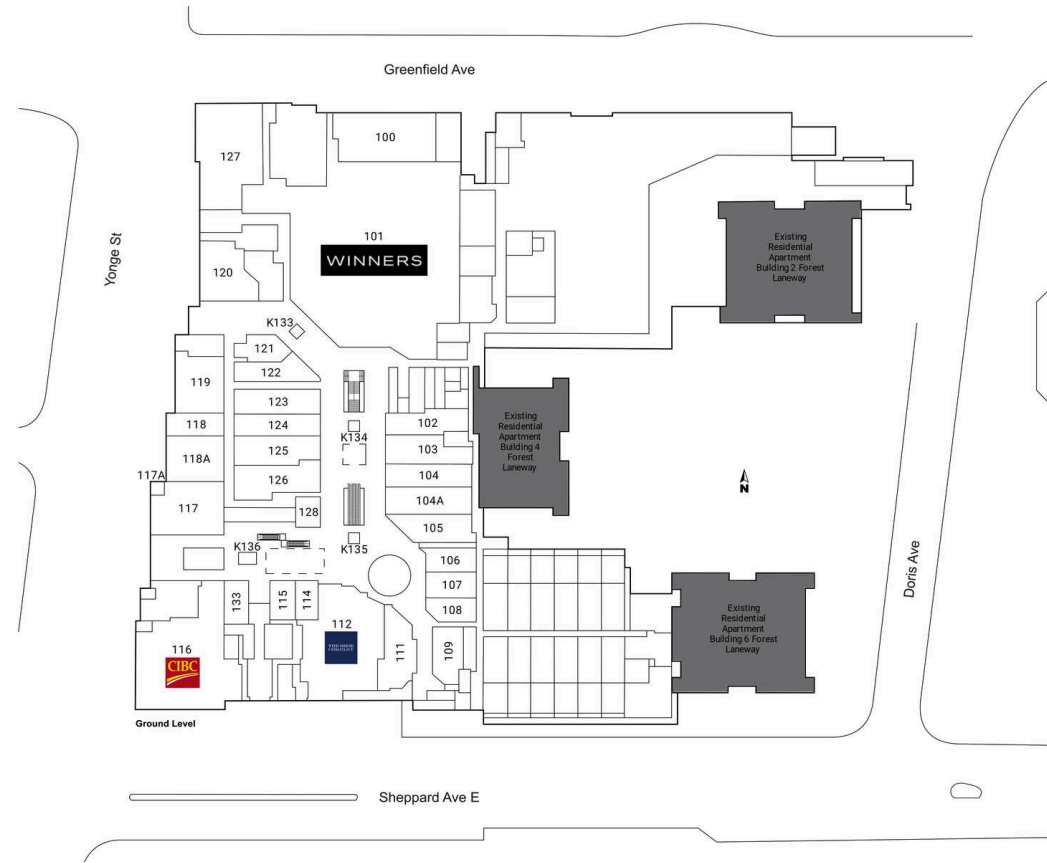

Yonge Sheppard Centre

Toronto, Ontario
2 Sheppard Avenue
East Yonge St. &
Sheppard Ave.

Mary Anne Leal
mleal@riocan.com
416-866-3033 x24970

 Shadow Anchor

K133	Koodo	120 SF	108	Available	886 SF	121	Available	913 SF	600	Bank of Montreal	16,492 SF
K134	Virgin Mobile	100 SF	109	Tim Hortons	1,700 SF	122	Available	1,237 SF	601	TORONTO SEMI-SPORTS AND EXERCISE MEDIC	4,927 SF
K135	Cell Rox	100 SF	111	Dr. Terk	2,030 SF	123	Available	1,516 SF	605	VENTRIPOINT DIAGNOSTICS LTD.	2,098 SF
K136	Sheppard Ticket Centre	150 SF	112	The Shoe Company	6,745 SF	124	Fuzz Wax Bar	1,444 SF	700	Bank of Montreal	16,492 SF
100	Angus Valley Montessori	10,205 SF	114	Dumonde	674 SF	125	Miniso	1,777 SF	800	Bank of Montreal	16,492 SF
101	Winners	25,032 SF	115	Fido	739 SF	126	Meridian	1,912 SF	901	ULS Corporate Inc.	1,698 SF
102	Reitmans	3,479 SF	116	CIBC	2,560 SF	127	Bank of Montreal	4,450 SF	905	CIBC	3,865 SF
103	Available	1,600 SF	117	Blaze Pizza	2,340 SF	128	Purdy's Chocolates	635 SF	930	Torcom Construction	2,445 SF
104	Available	1,626 SF	117A	Sweet Jesus	500 SF	133	Available	808 SF	1000	Bank of Montreal	16,453 SF
104A	Available	1,626 SF	118	Omni Palace Noodle & Grill	994 SF	300	Bank of Montreal	16,481 SF	1100	Bank of Montreal	16,475 SF
105	Available	1,571 SF	118A	Five Guy's Burgers	2,003 SF	310	RioCan Property Services	3,335 SF	1600	Bank of Montreal	16,480 SF
106	Forest Nails and Spa	931 SF	119	Basil Box	2,162 SF	400	Bank of Montreal	16,488 SF			
107	Real Fruit Bubble Tea	885 SF	120	Flock Rotisserie & Greens	2,230 SF	500	Bank of Montreal	16,488 SF			