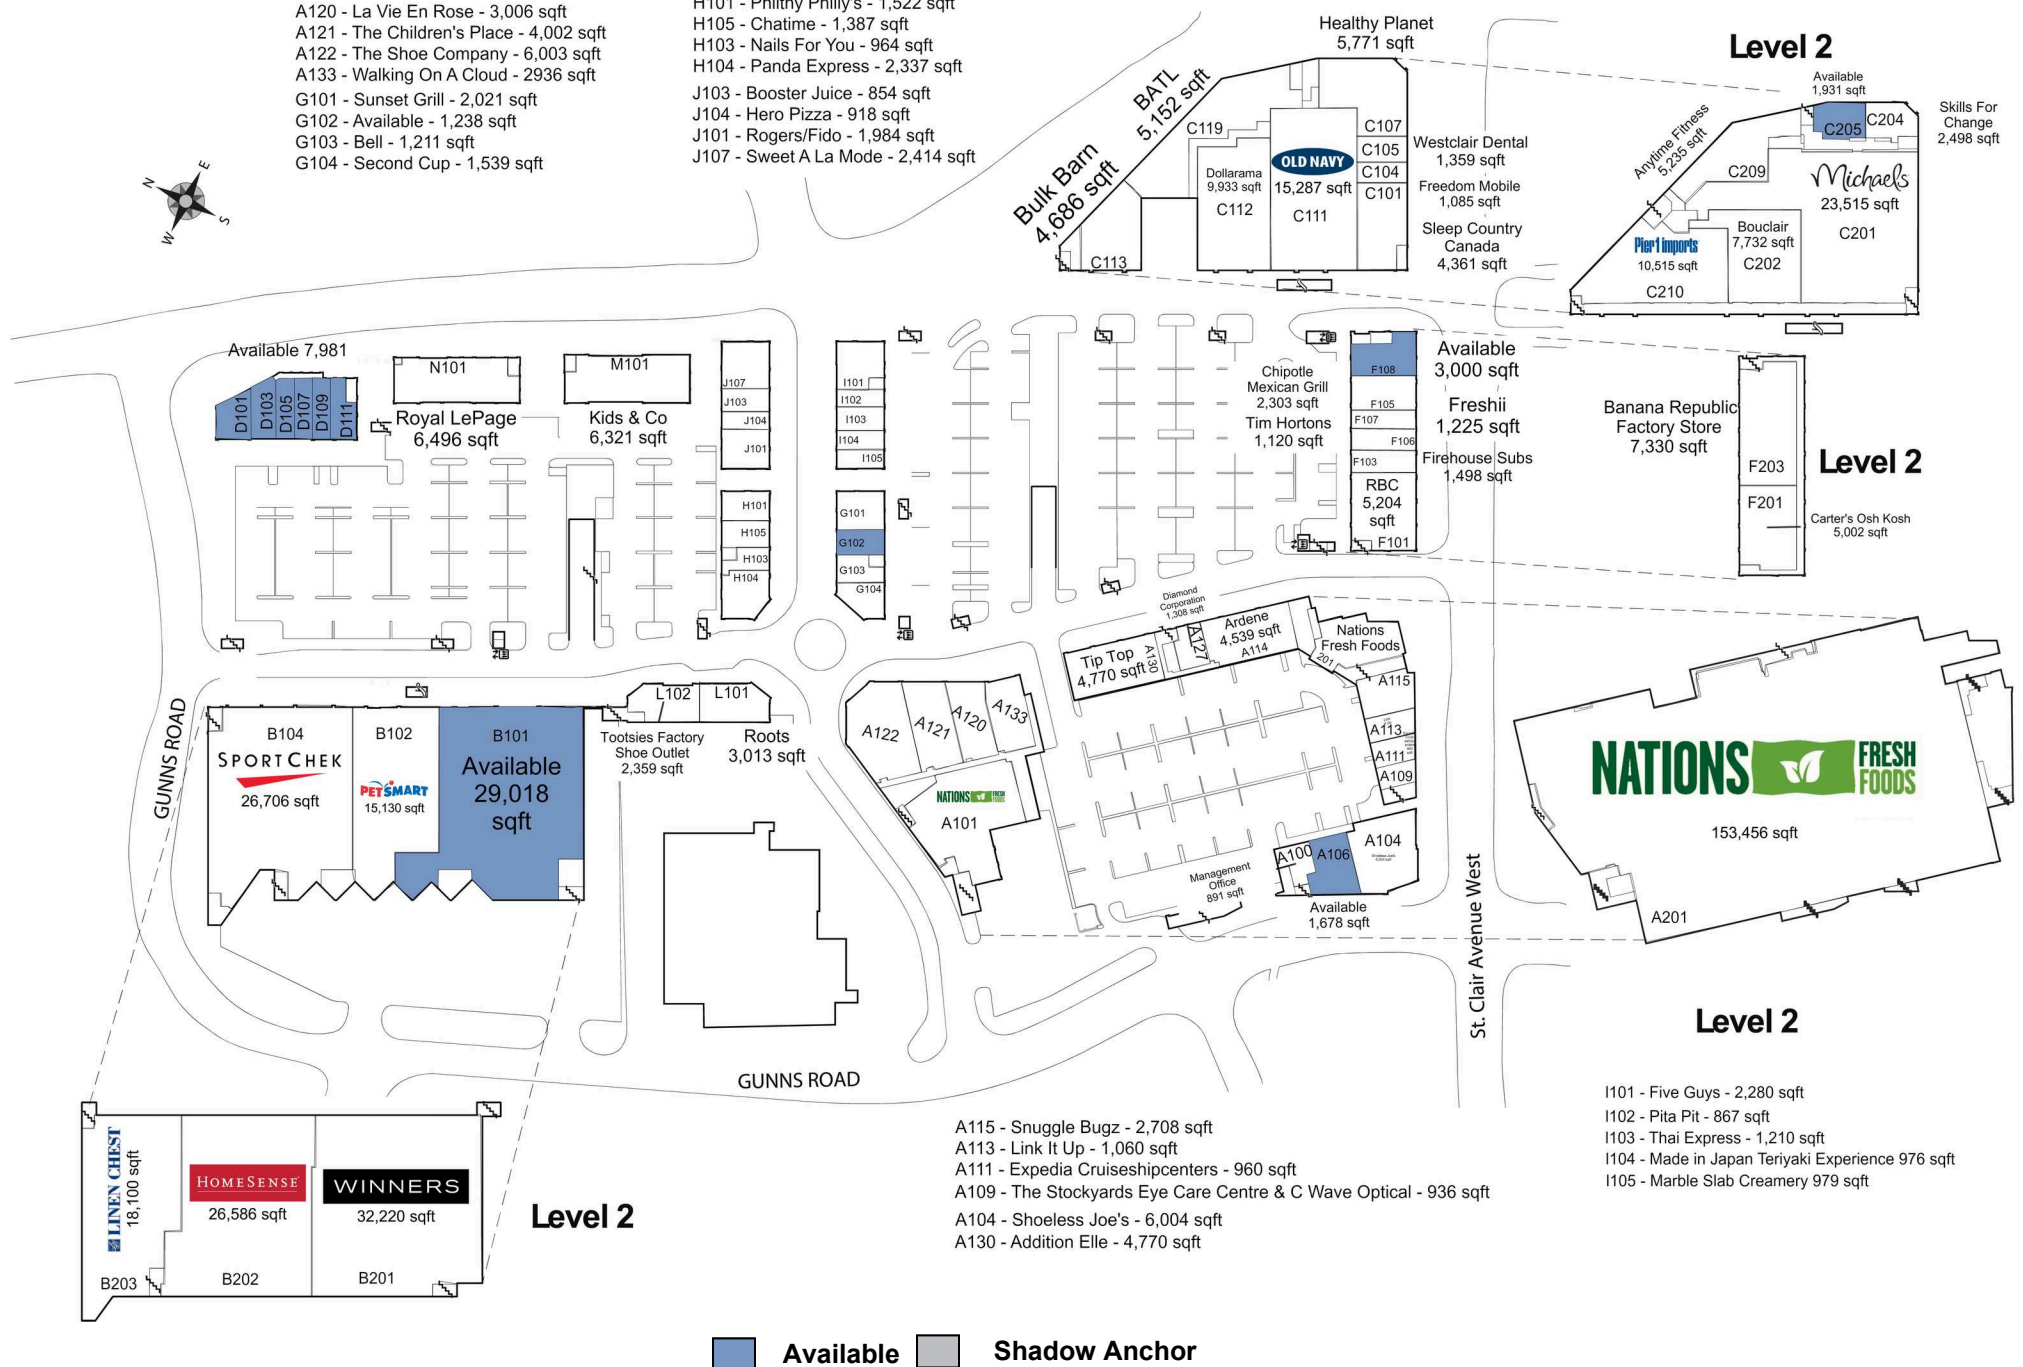

Stock Yards Village

1980 St Clair Avenue West, Toronto, ON

- A120 - La Vie En Rose - 3,006 sqft
- A121 - The Children's Place - 4,002 sqft
- A122 - The Shoe Company - 6,003 sqft
- A133 - Walking On A Cloud - 2936 sqft
- G101 - Sunset Grill - 2,021 sqft
- G102 - Available - 1,238 sqft
- G103 - Bell - 1,211 sqft
- G104 - Second Cup - 1,539 sqft

- H101 - Philthy Philly's - 1,522 sqft
- H105 - Chatime - 1,387 sqft
- H103 - Nails For You - 964 sqft
- H104 - Panda Express - 2,337 sqft
- J103 - Booster Juice - 854 sqft
- J104 - Hero Pizza - 918 sqft
- J101 - Rogers/Fido - 1,984 sqft
- J107 - Sweet A La Mode - 2,414 sqft

Available Shadow Anchor