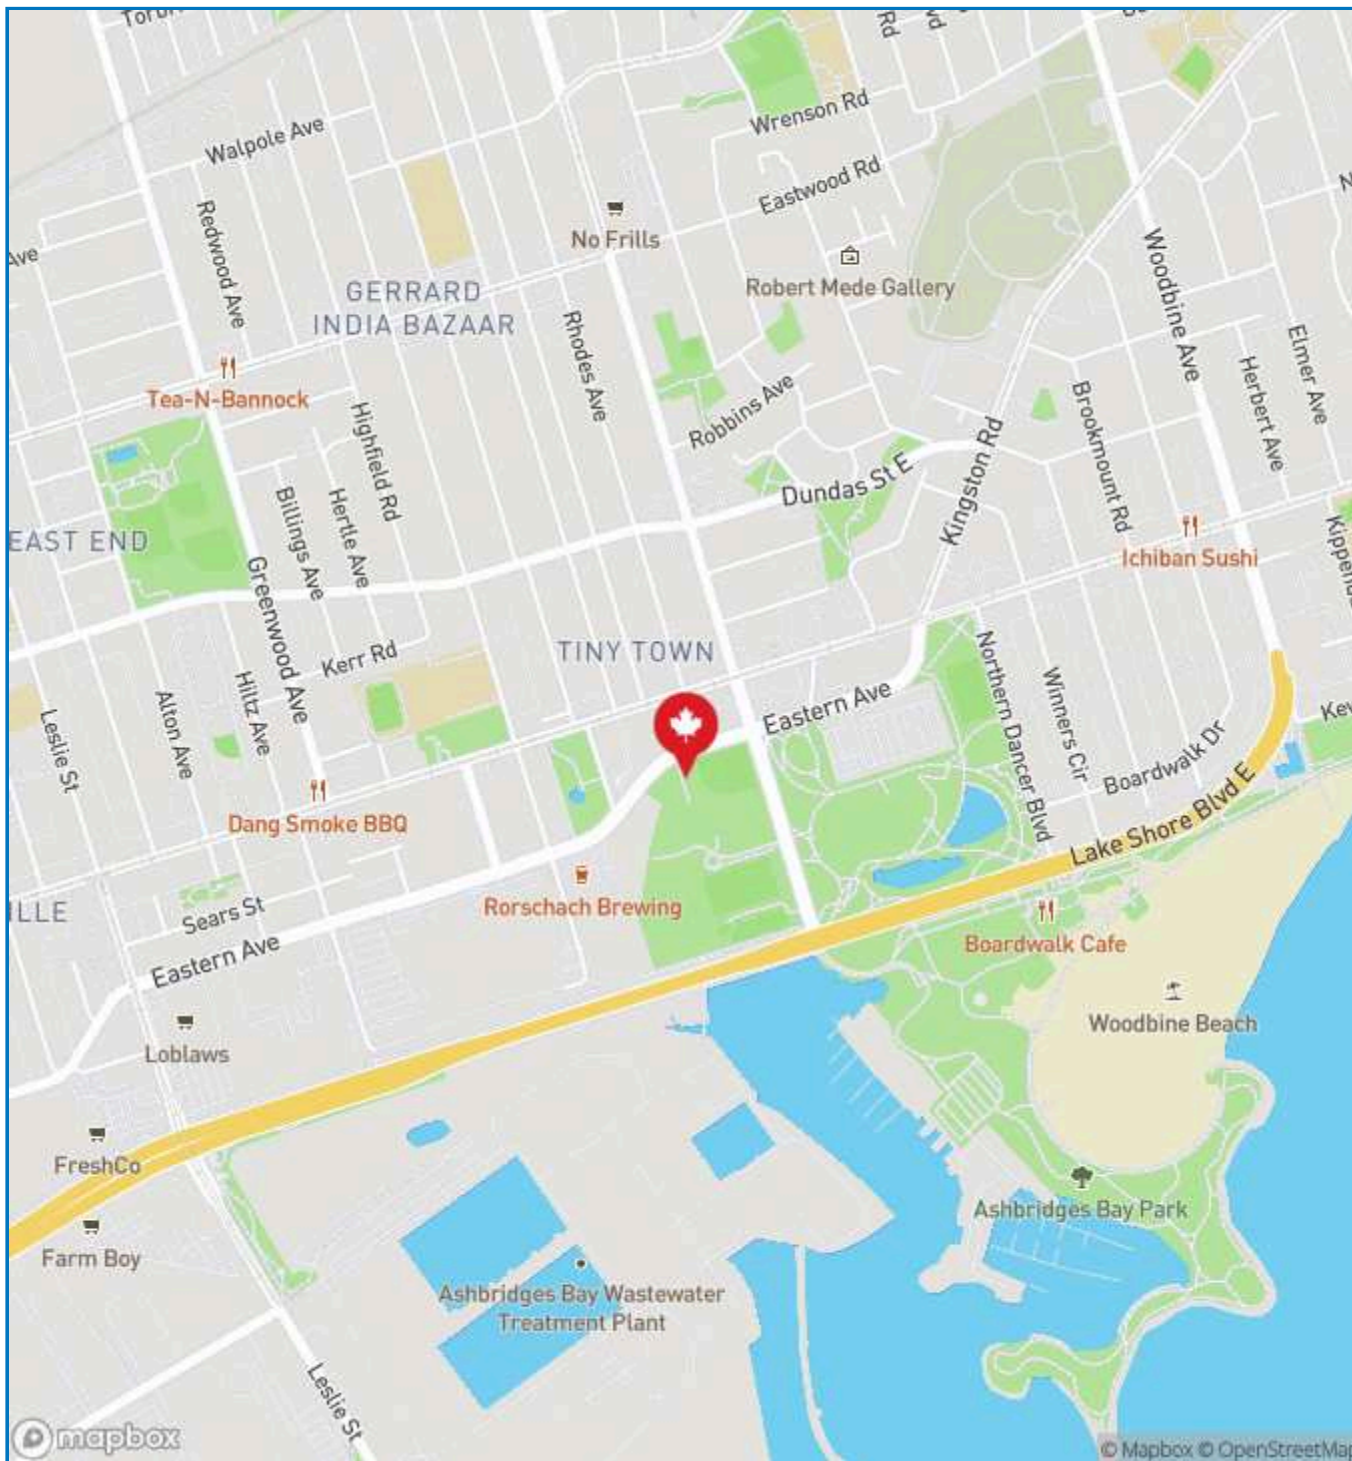

Demographics