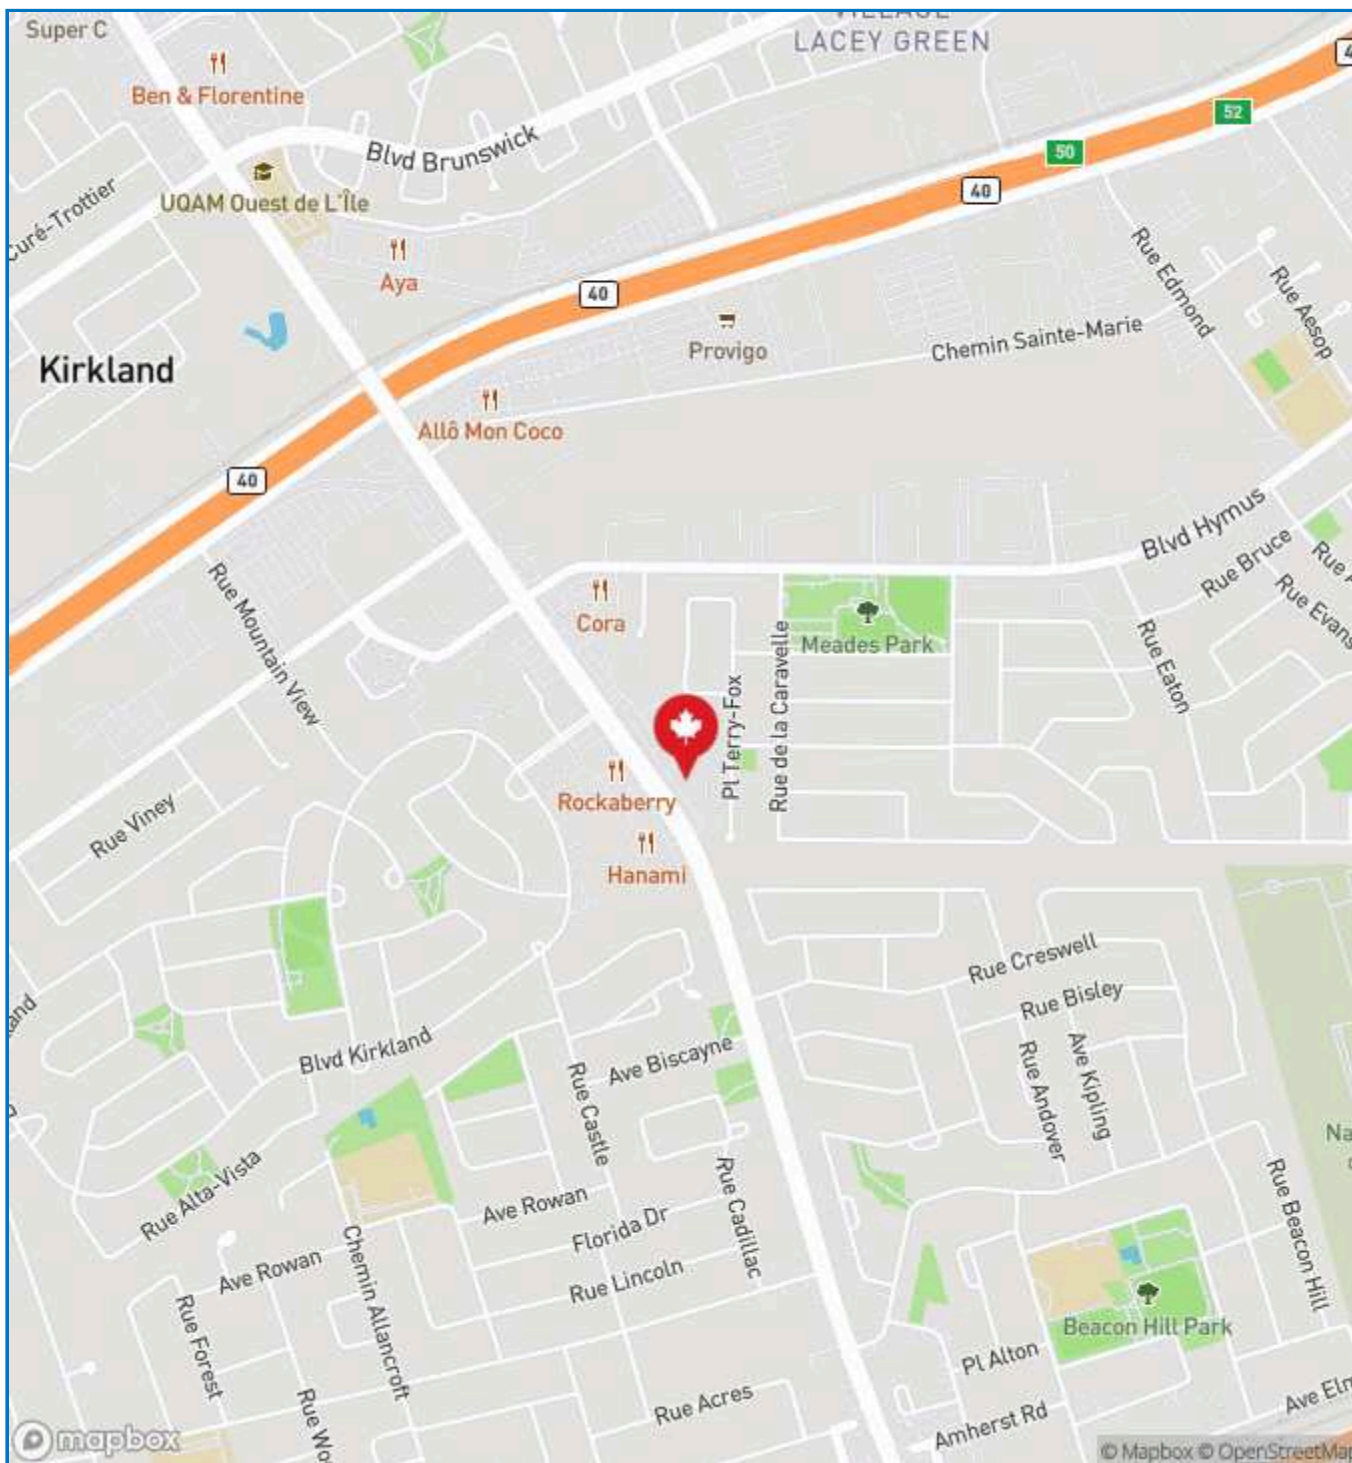

Demographics