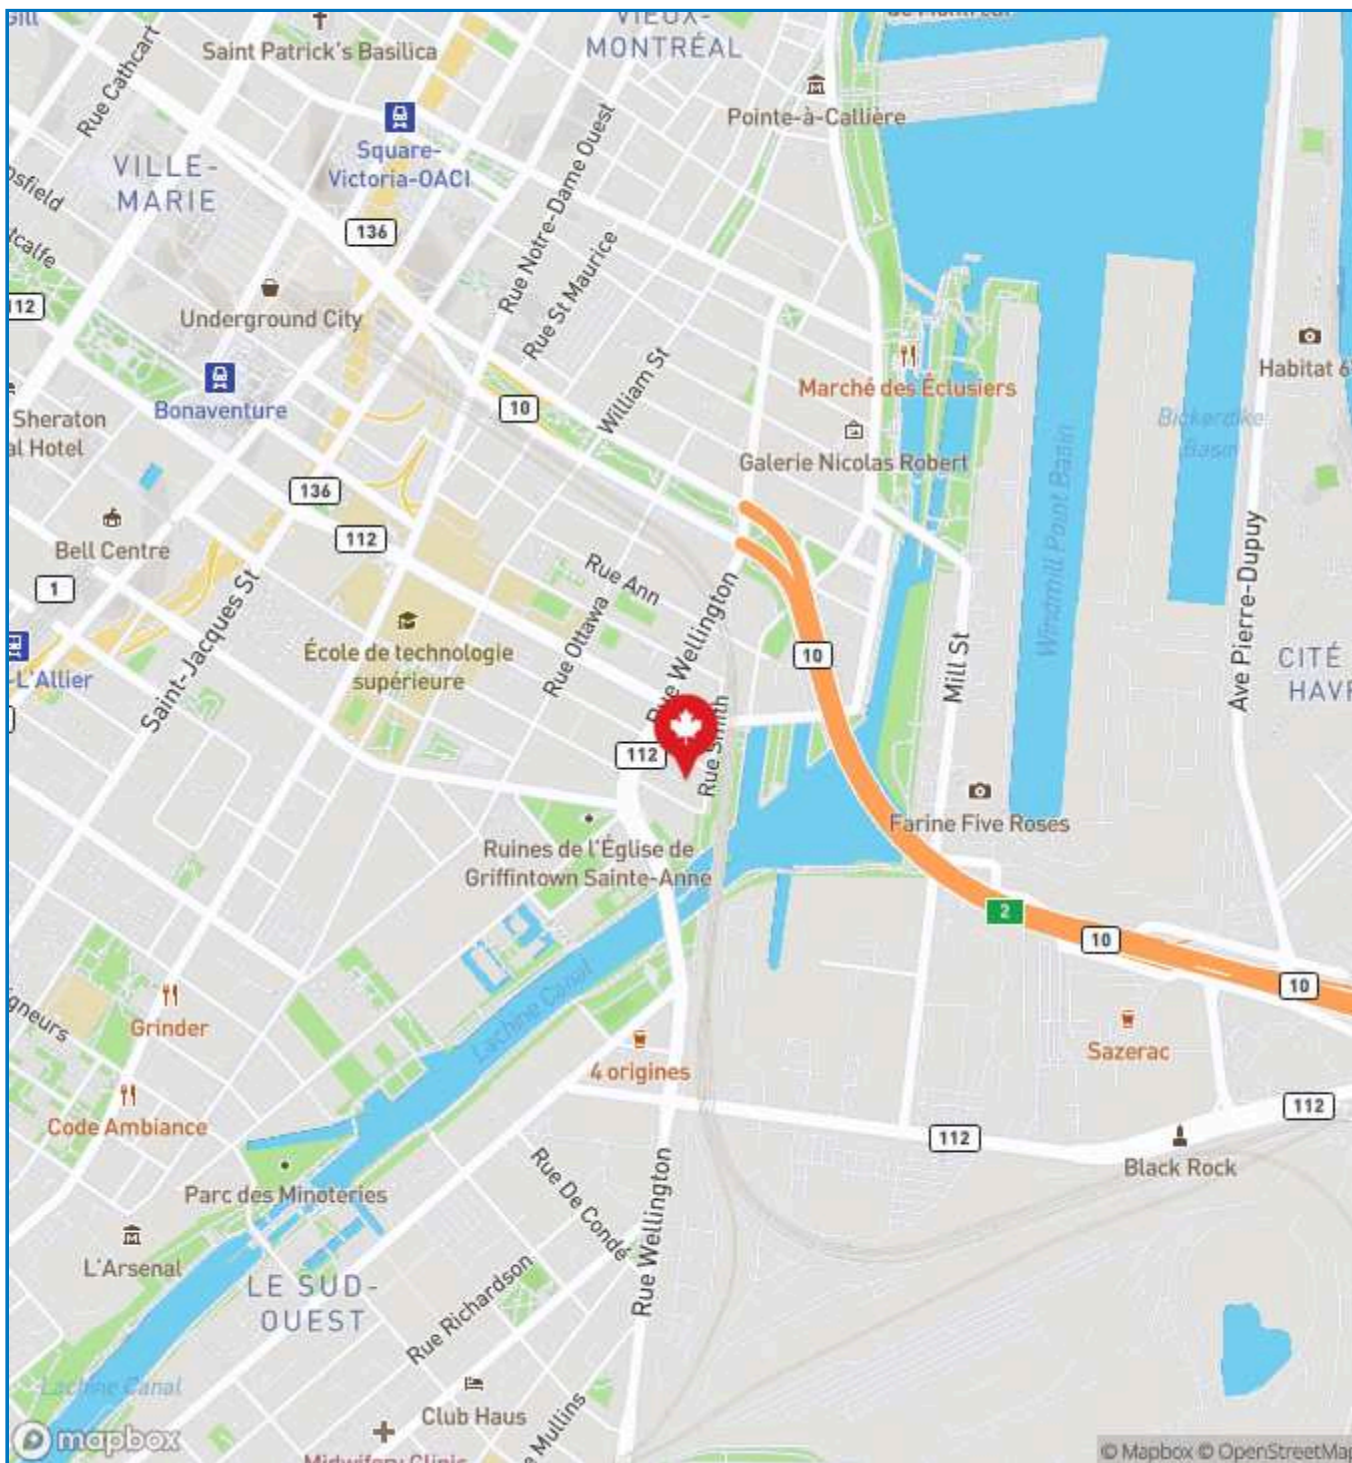

Demographics