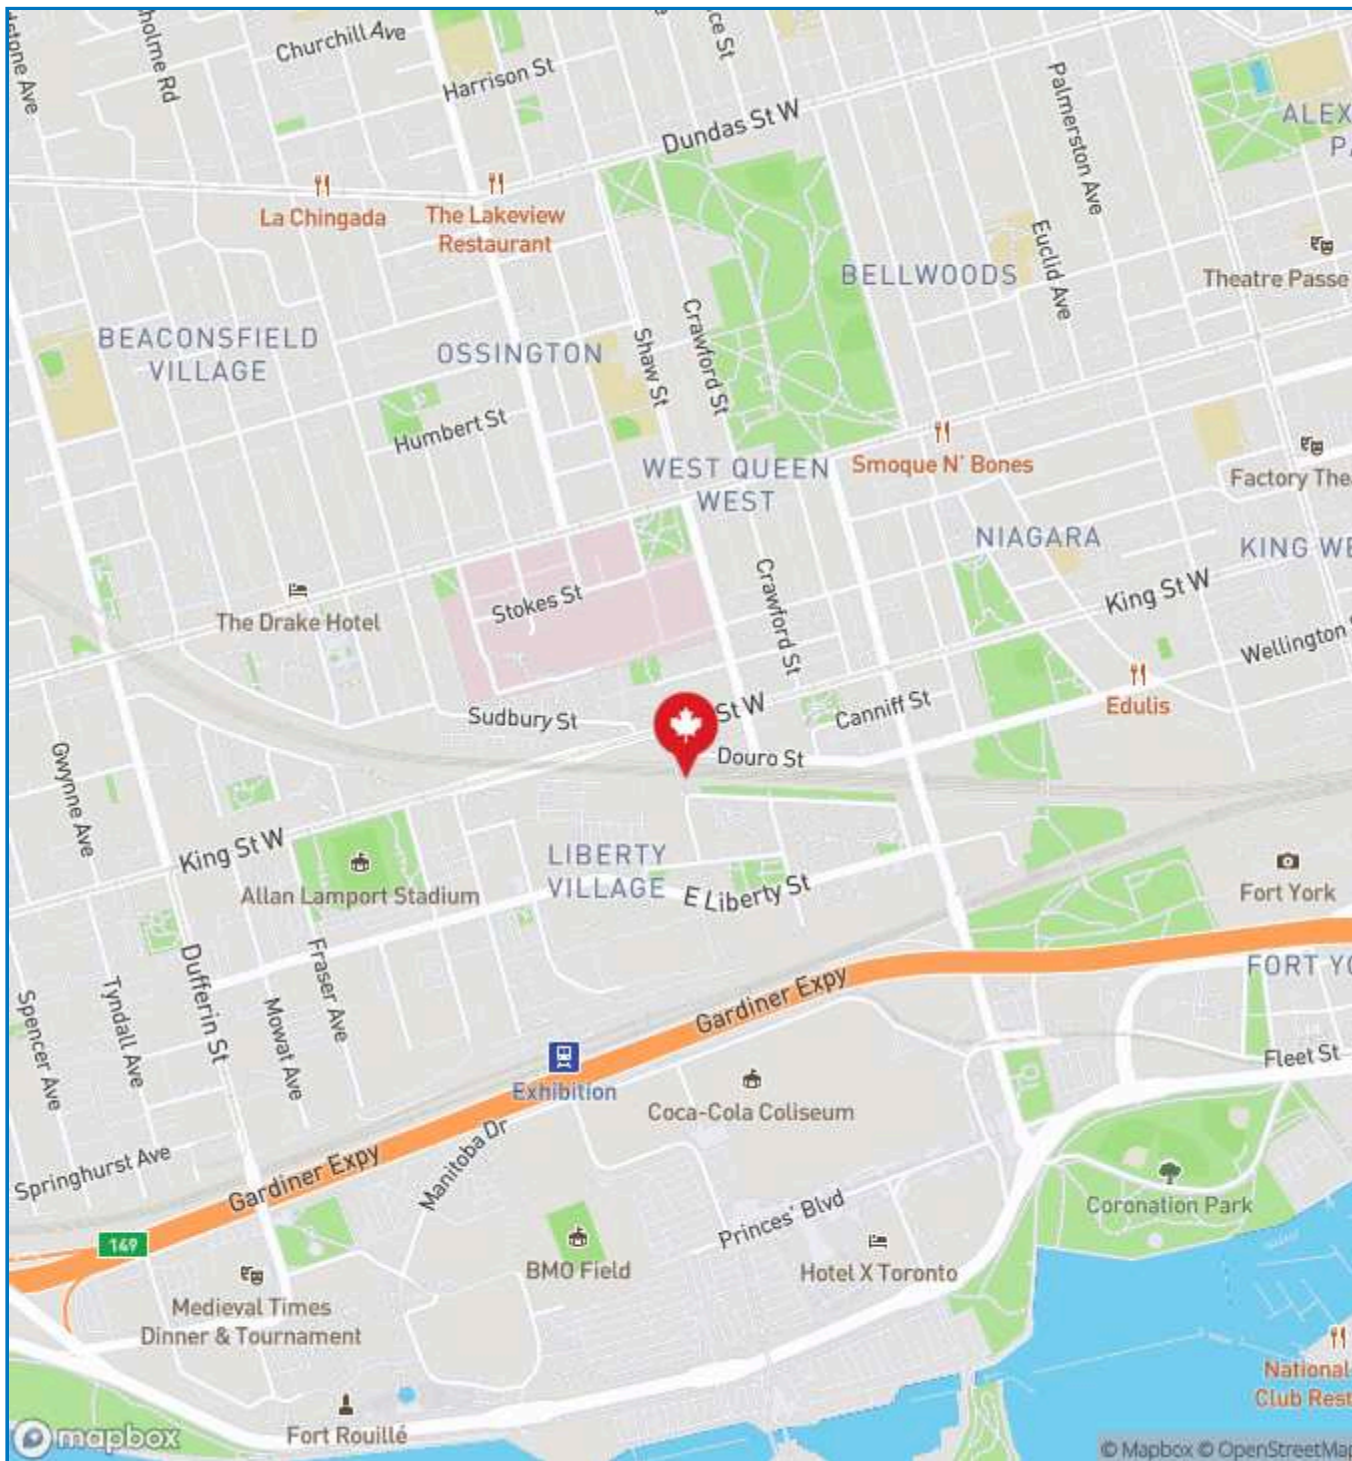

Demographics