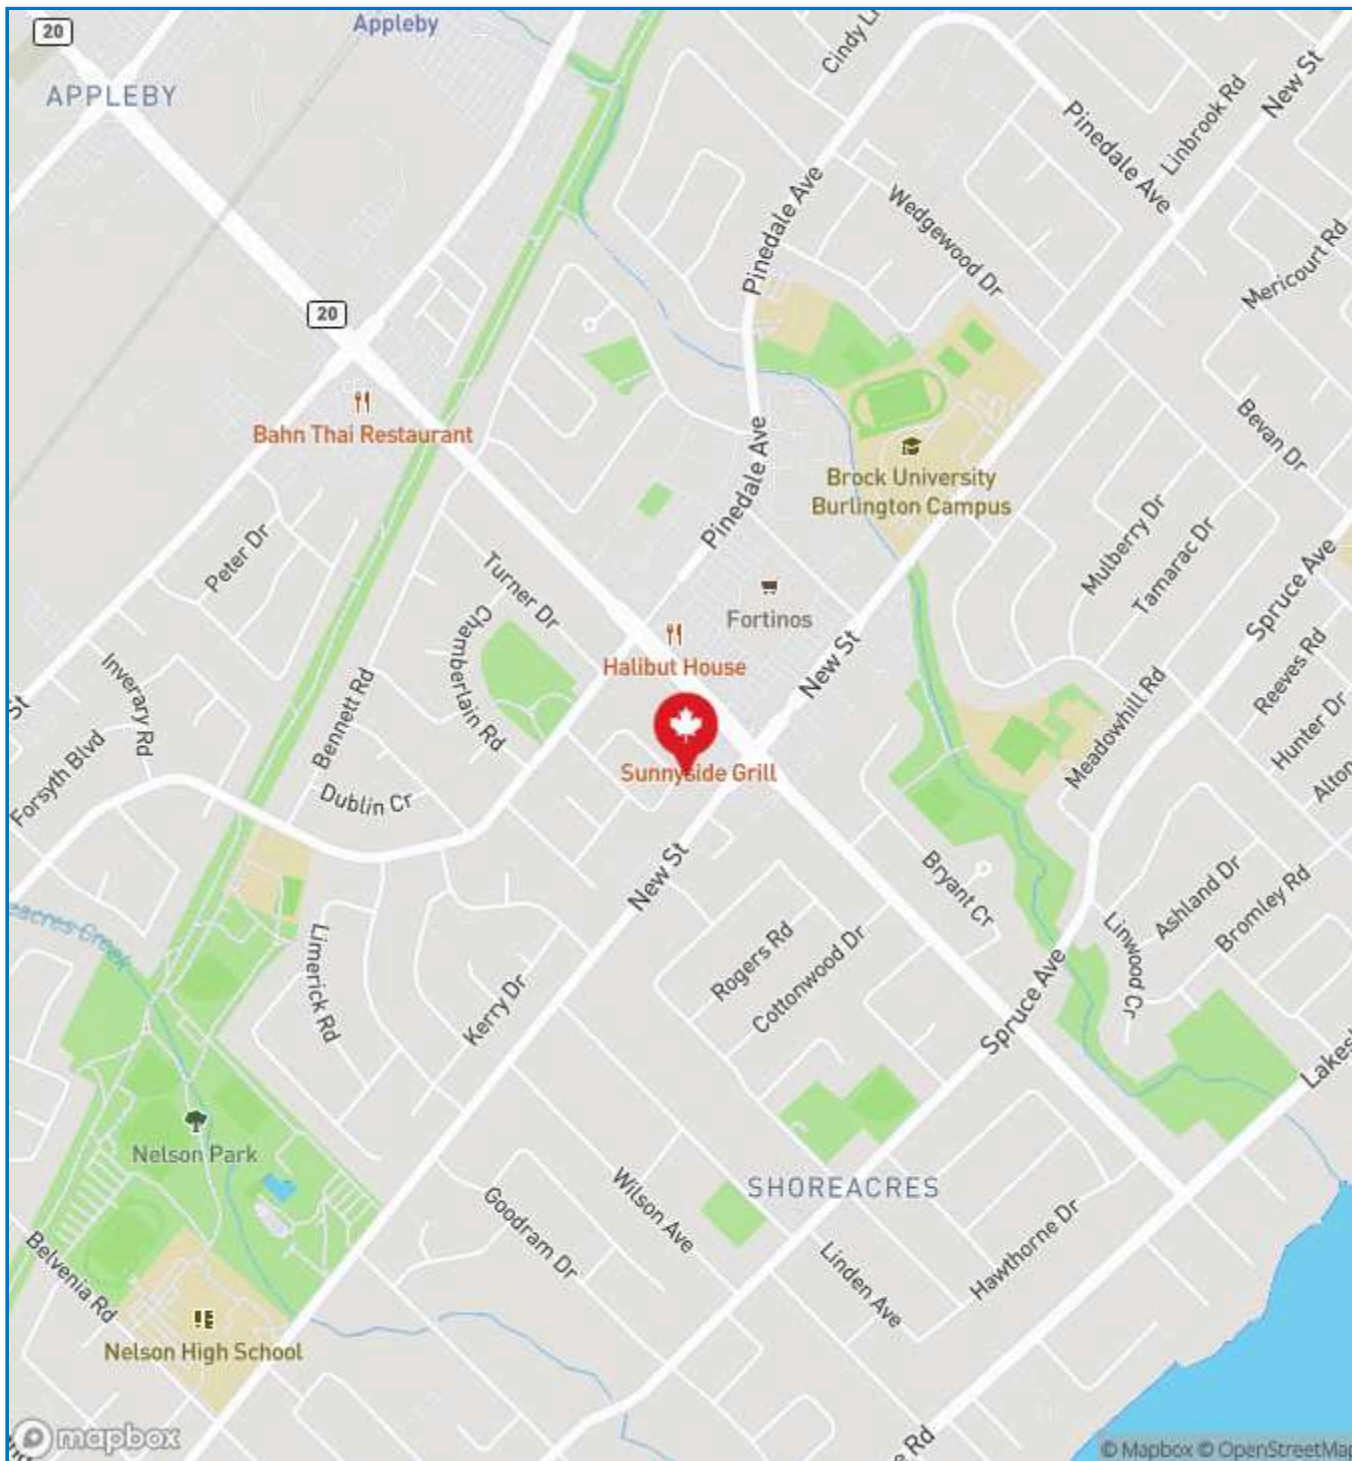

### Centre Highlights

**Centre Address:** 470 Appleby Line

**City/Province:** Burlington, Ontario

**Property Size:** 26,100 sq. ft.

**Latitude/Longitude:** 43.36752 N, -79.75514 W

### Demographics : Radius

### Contact Us

**RioCan**

2300 Yonge Street, Suite 500 • Toronto, ON Canada M4P1E4 • 1.800.465.2733

**Demographics**