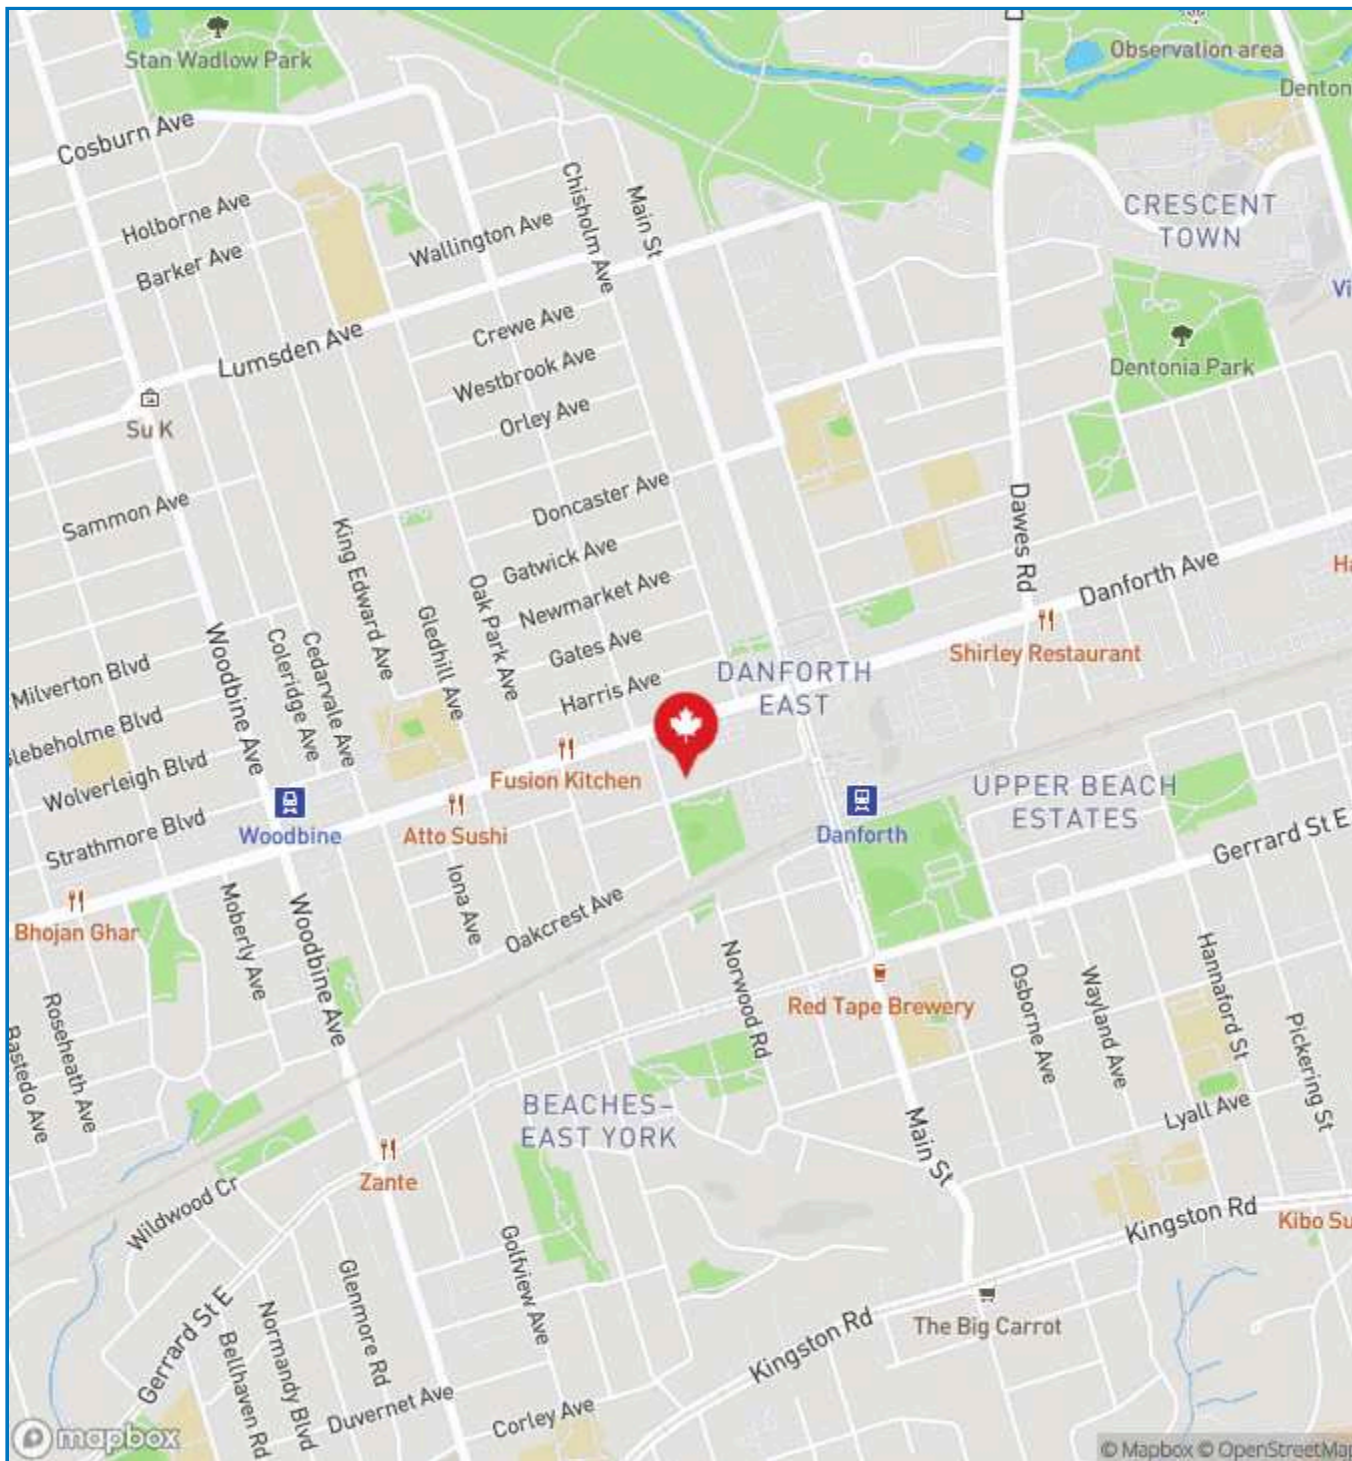

Demographics