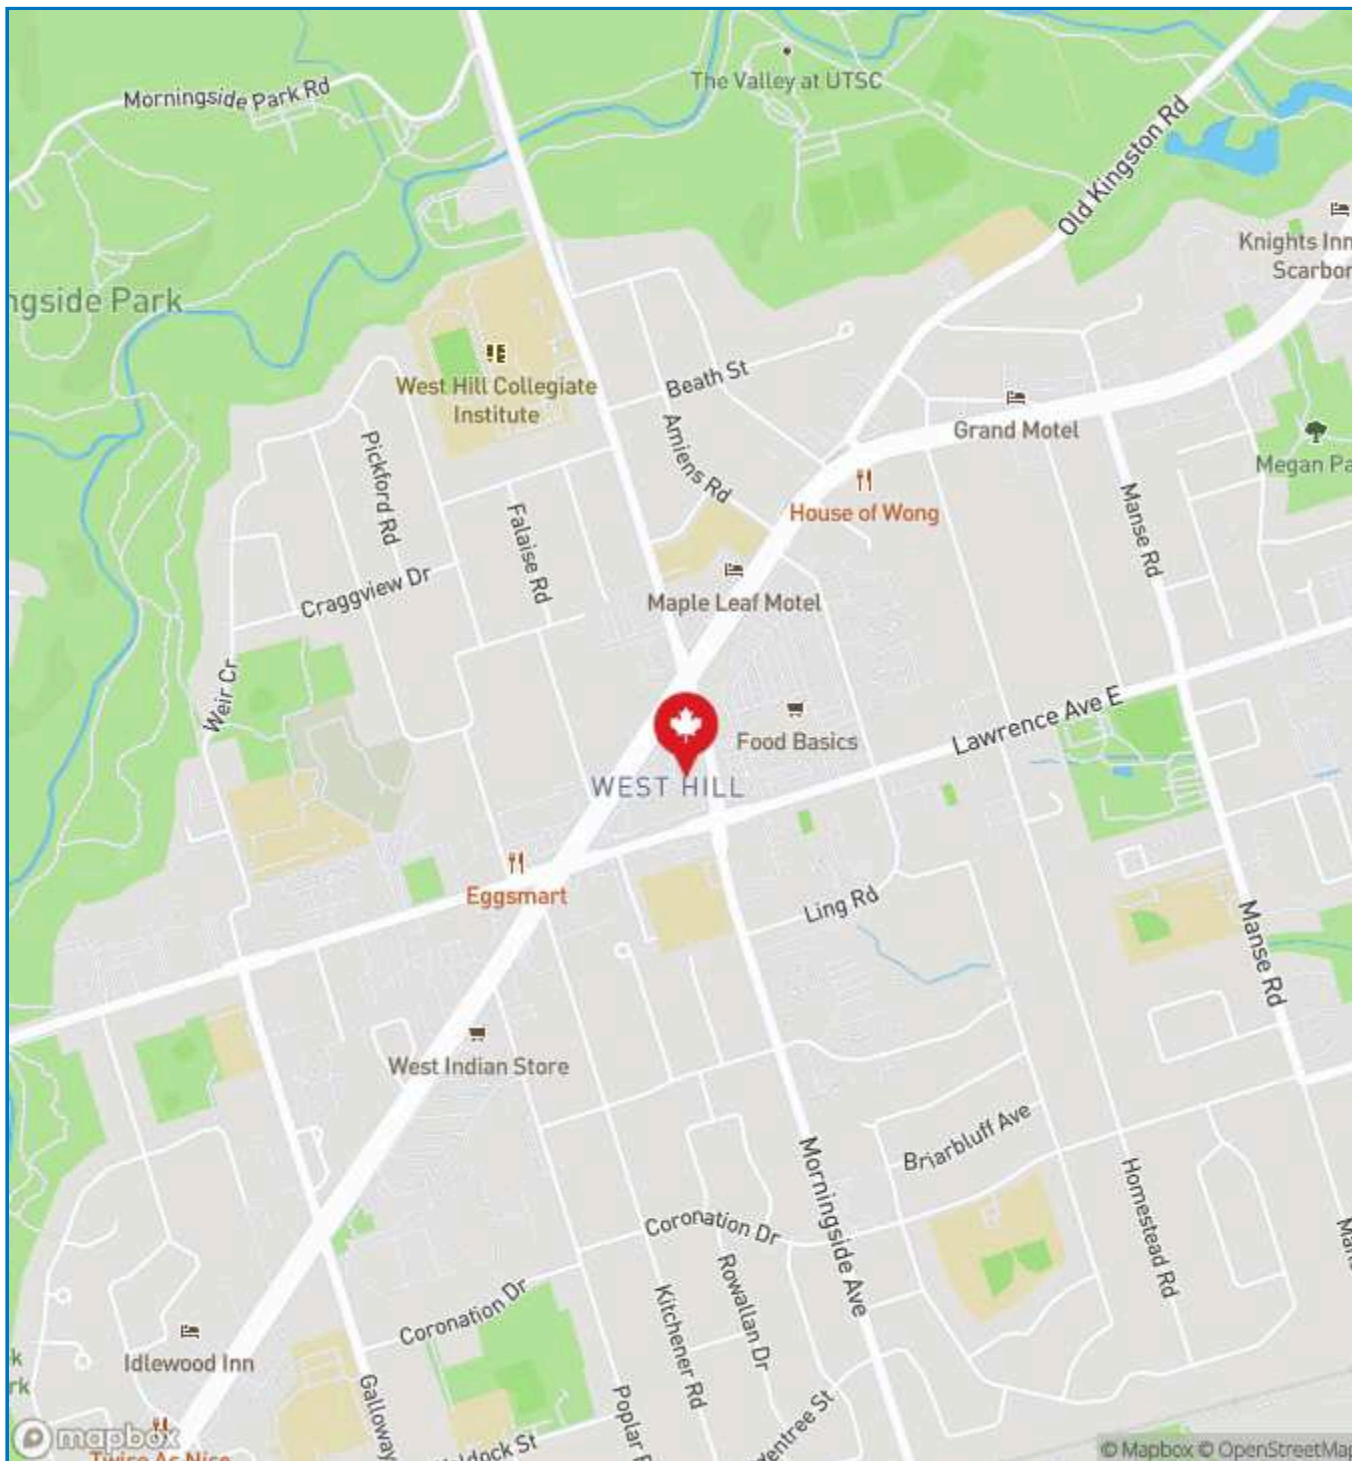

### Centre Highlights

**Centre Address:** 4479 Kingston Road

**City/Province:** Toronto, Ontario

**Property Size:** 71,300 sq. ft.

**Latitude/Longitude:** 43.7697 N, -79.18691 W

### Demographics : Radius

### Contact Us

**RioCan**

2300 Yonge Street, Suite 500 • Toronto, ON Canada M4P1E4 • 1.800.465.2733

**Demographics**