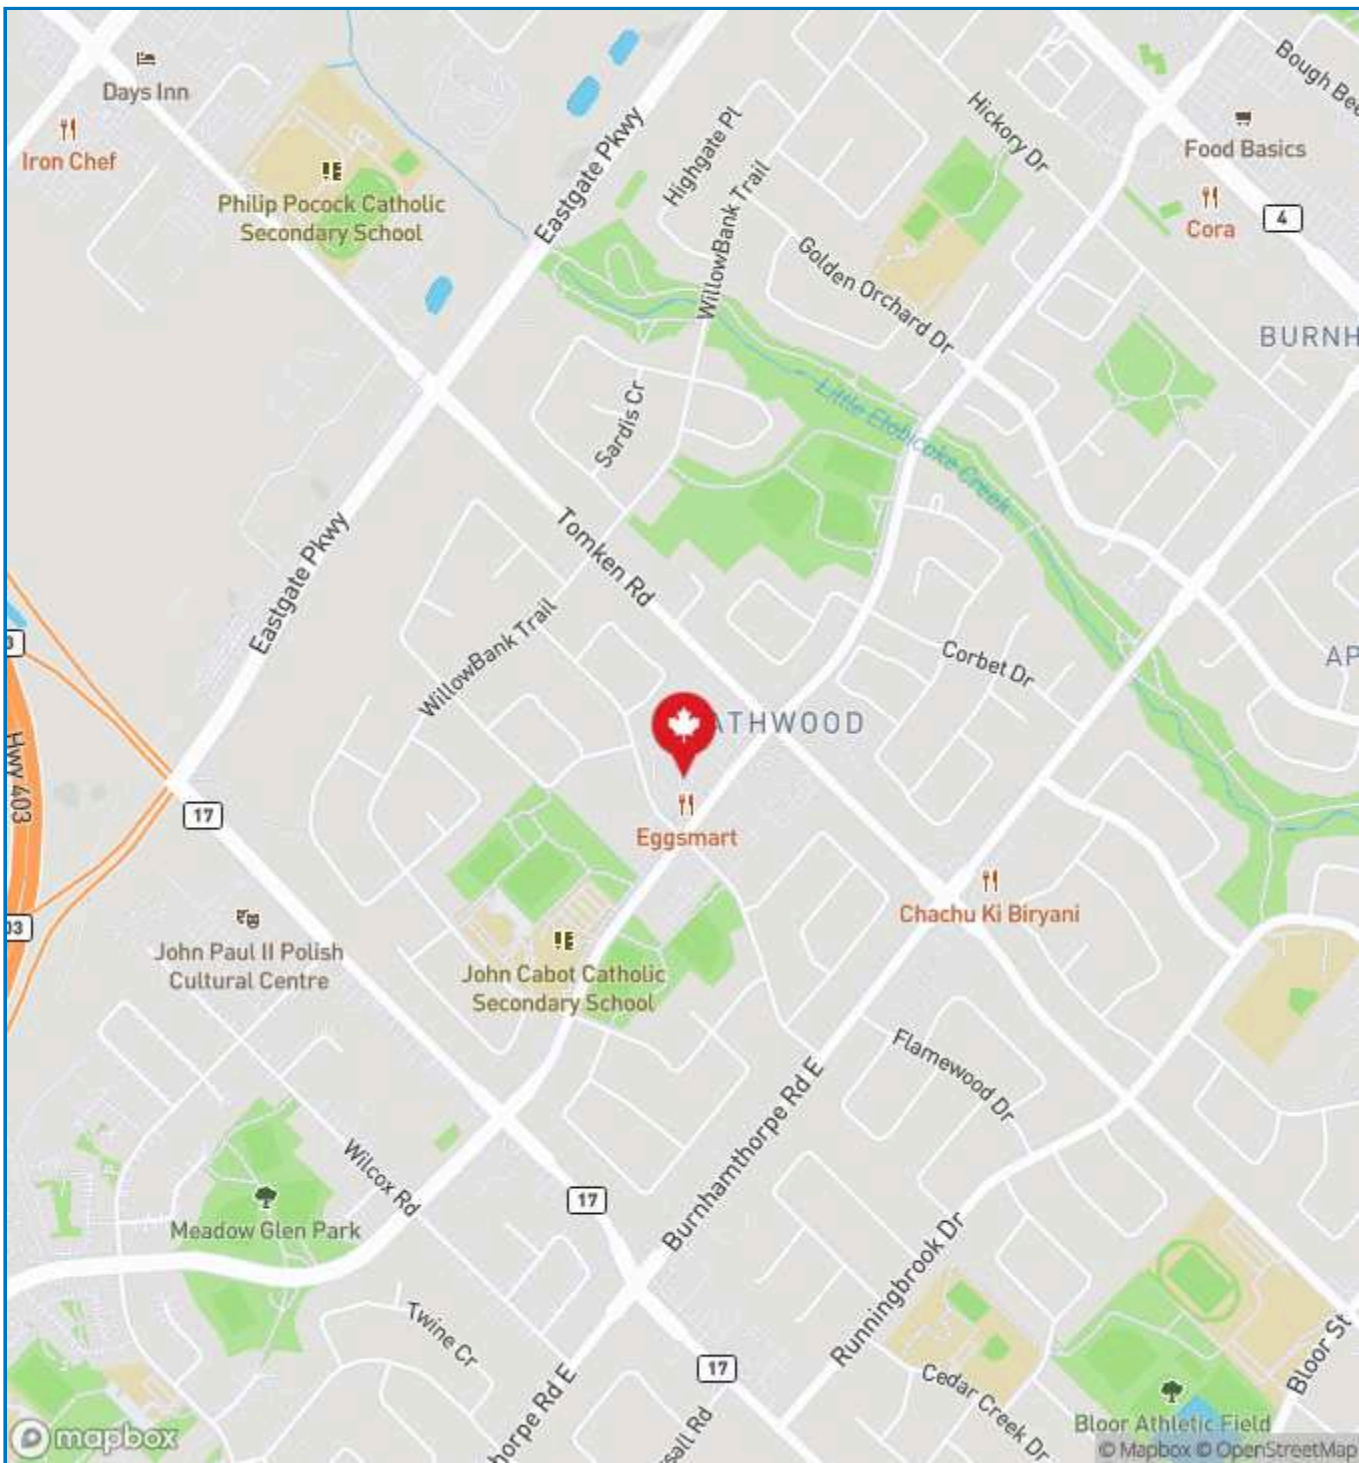

Demographics