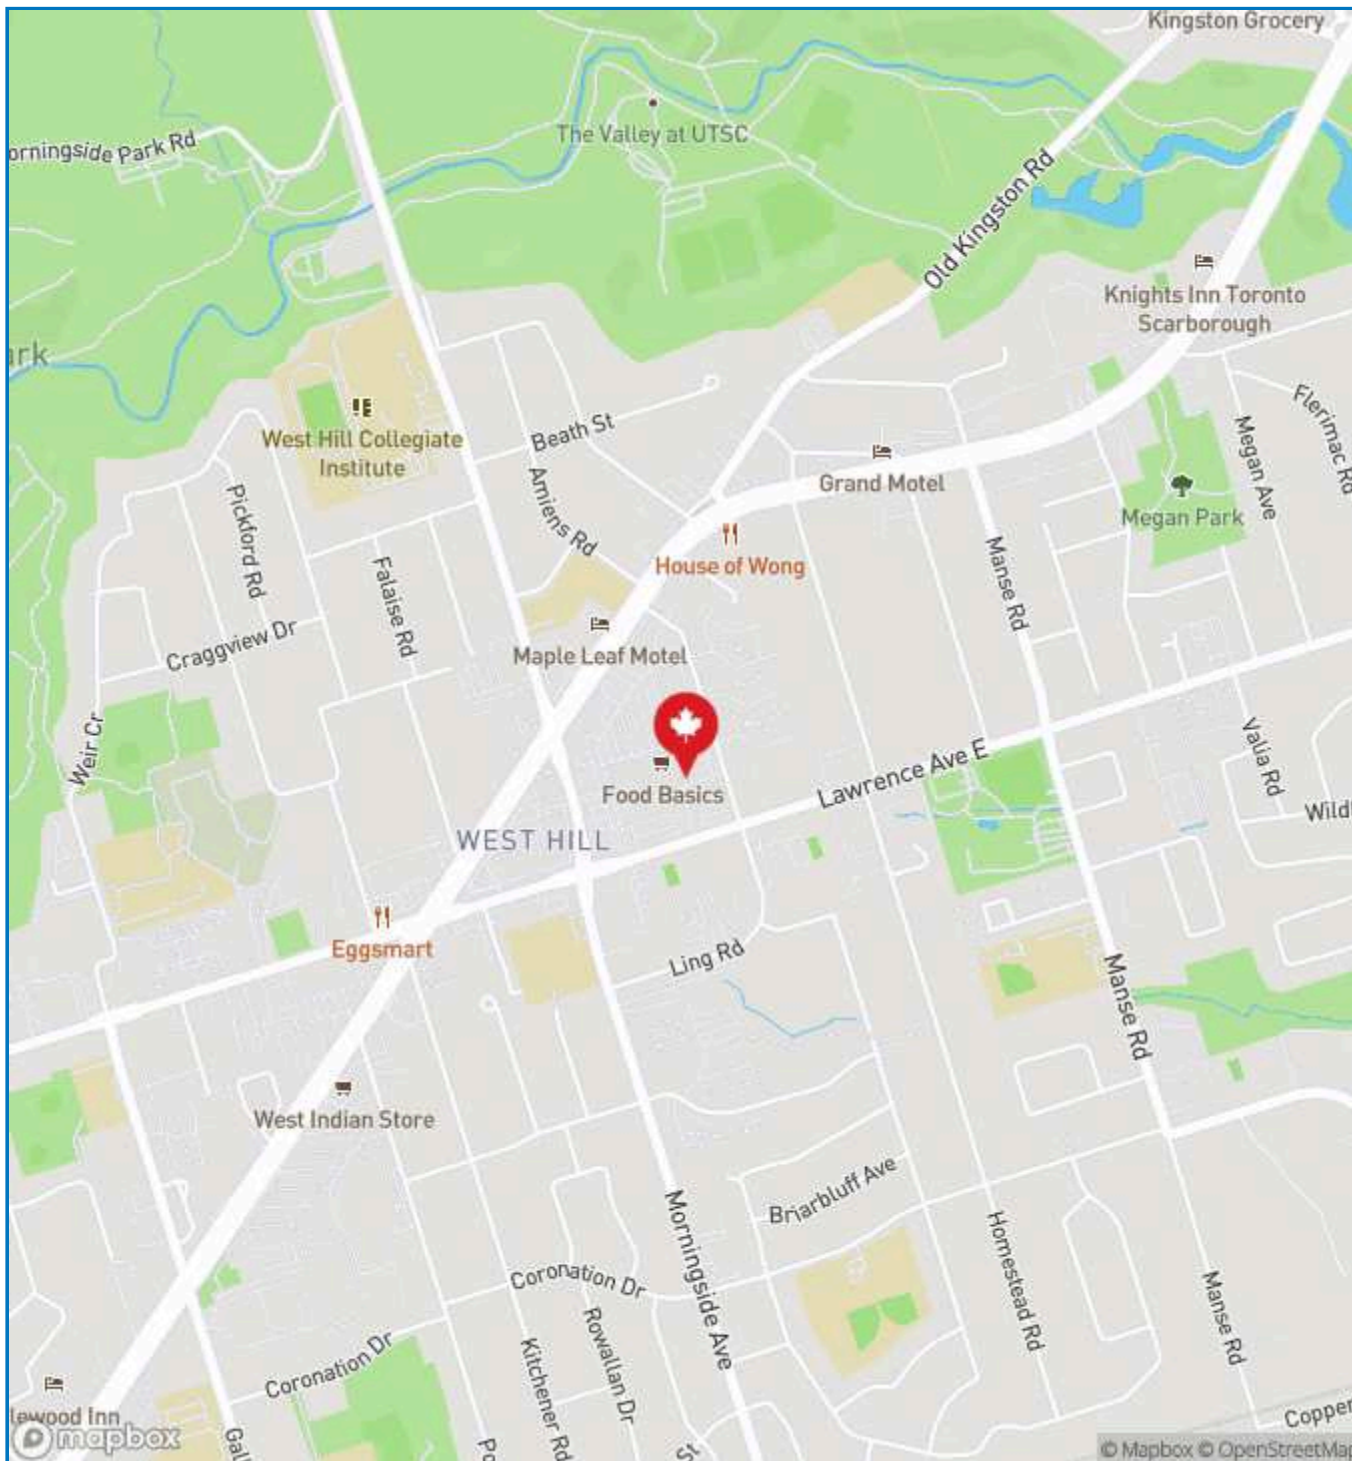

Demographics