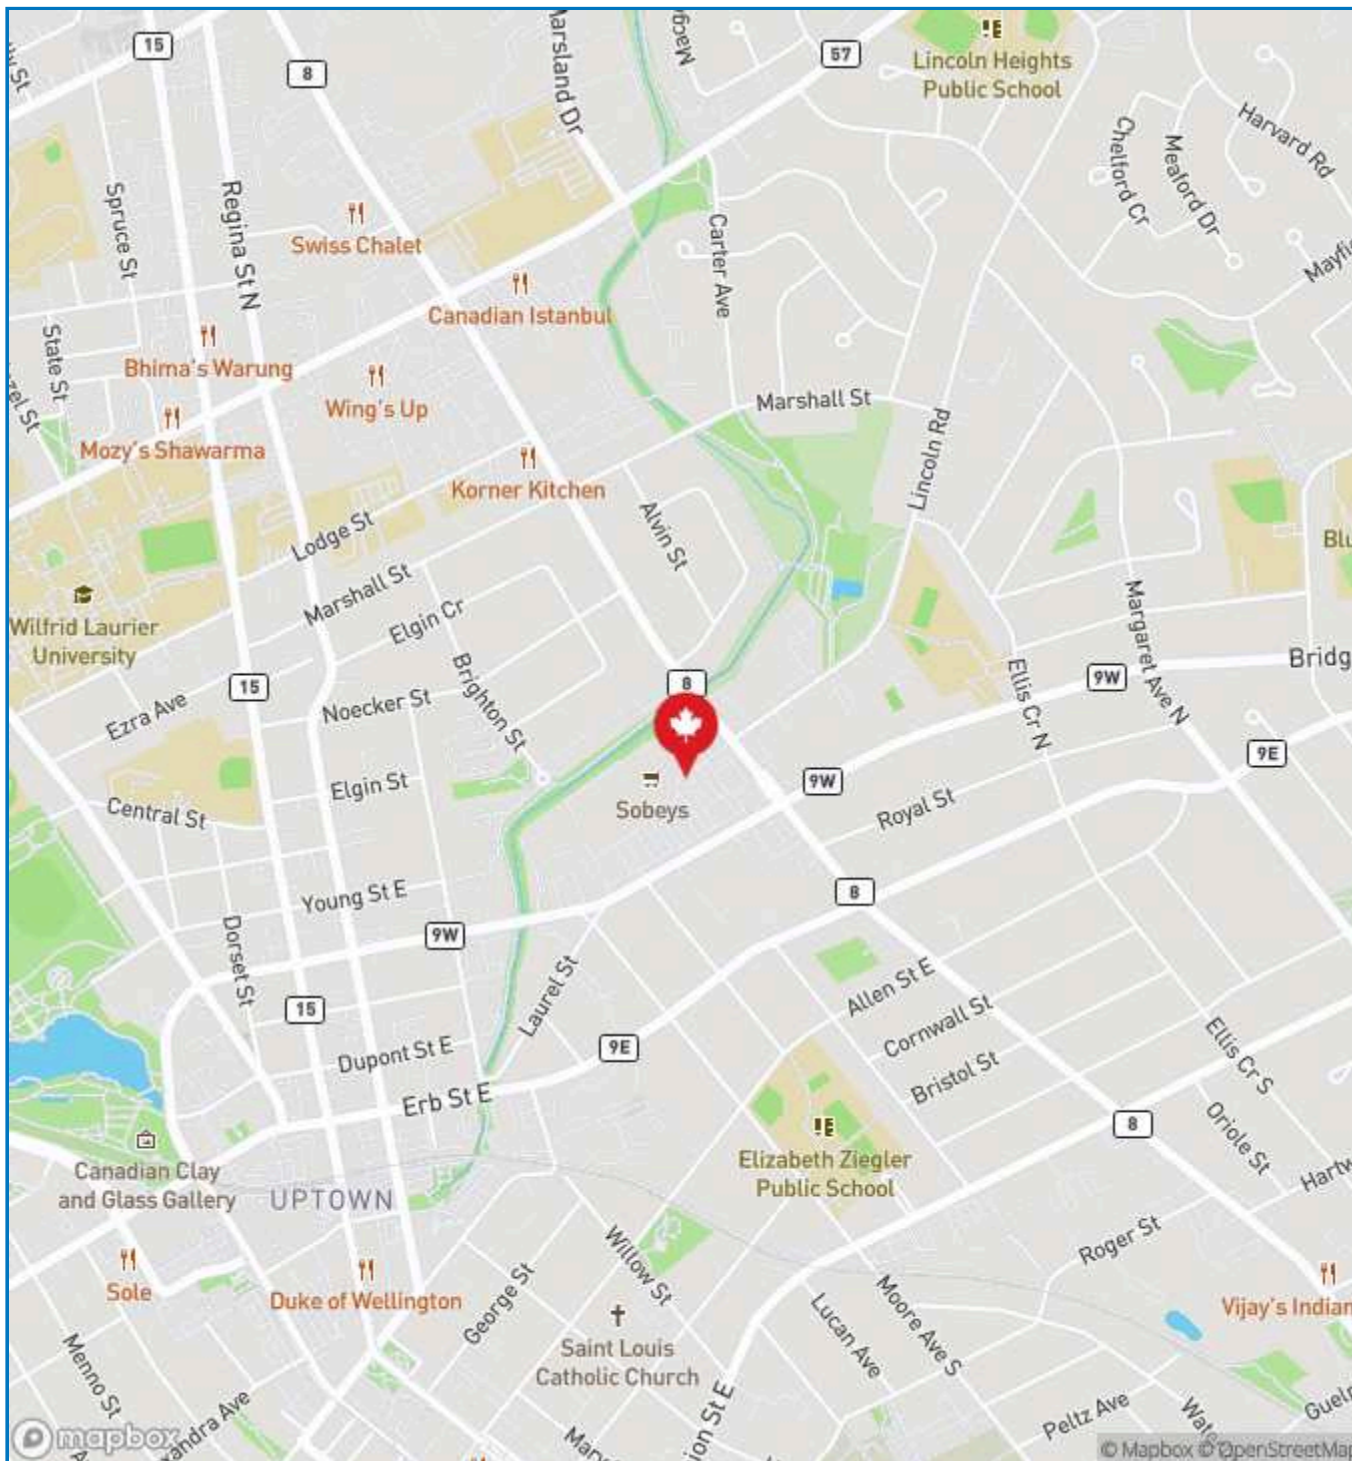

Demographics