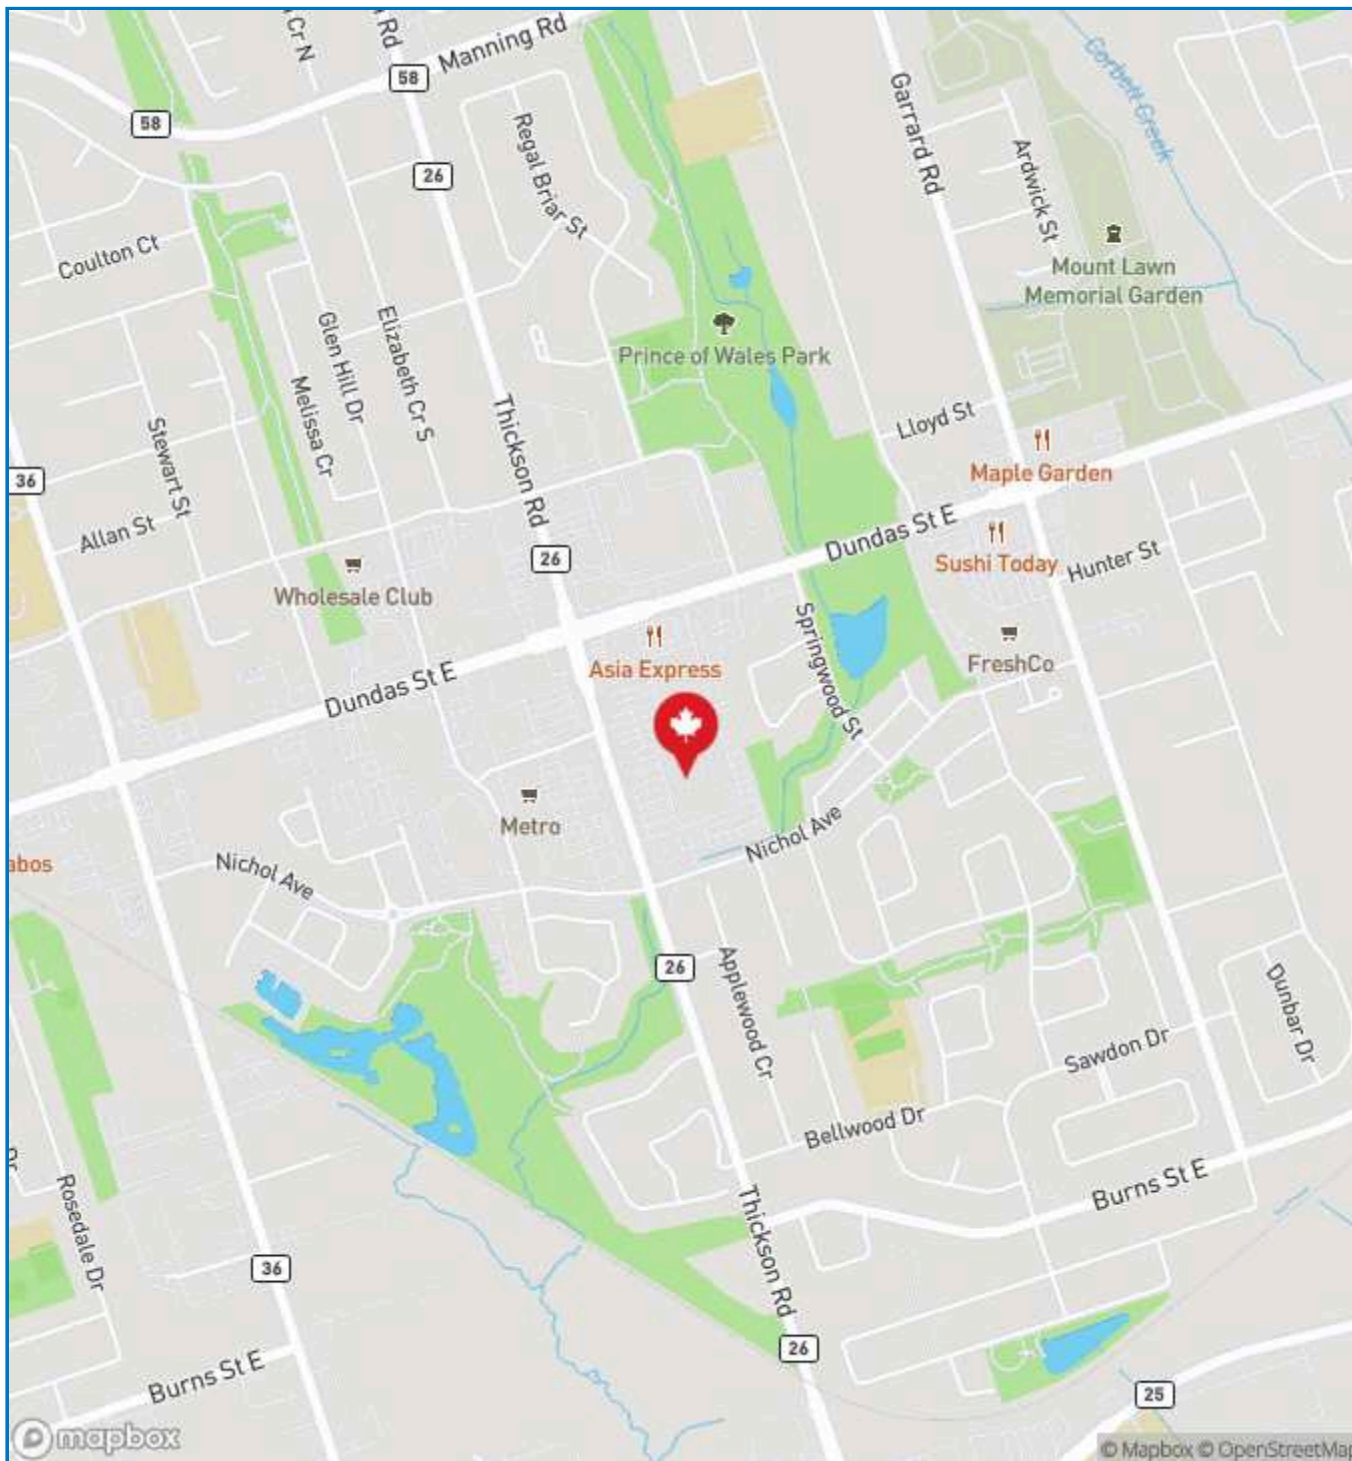

Demographics