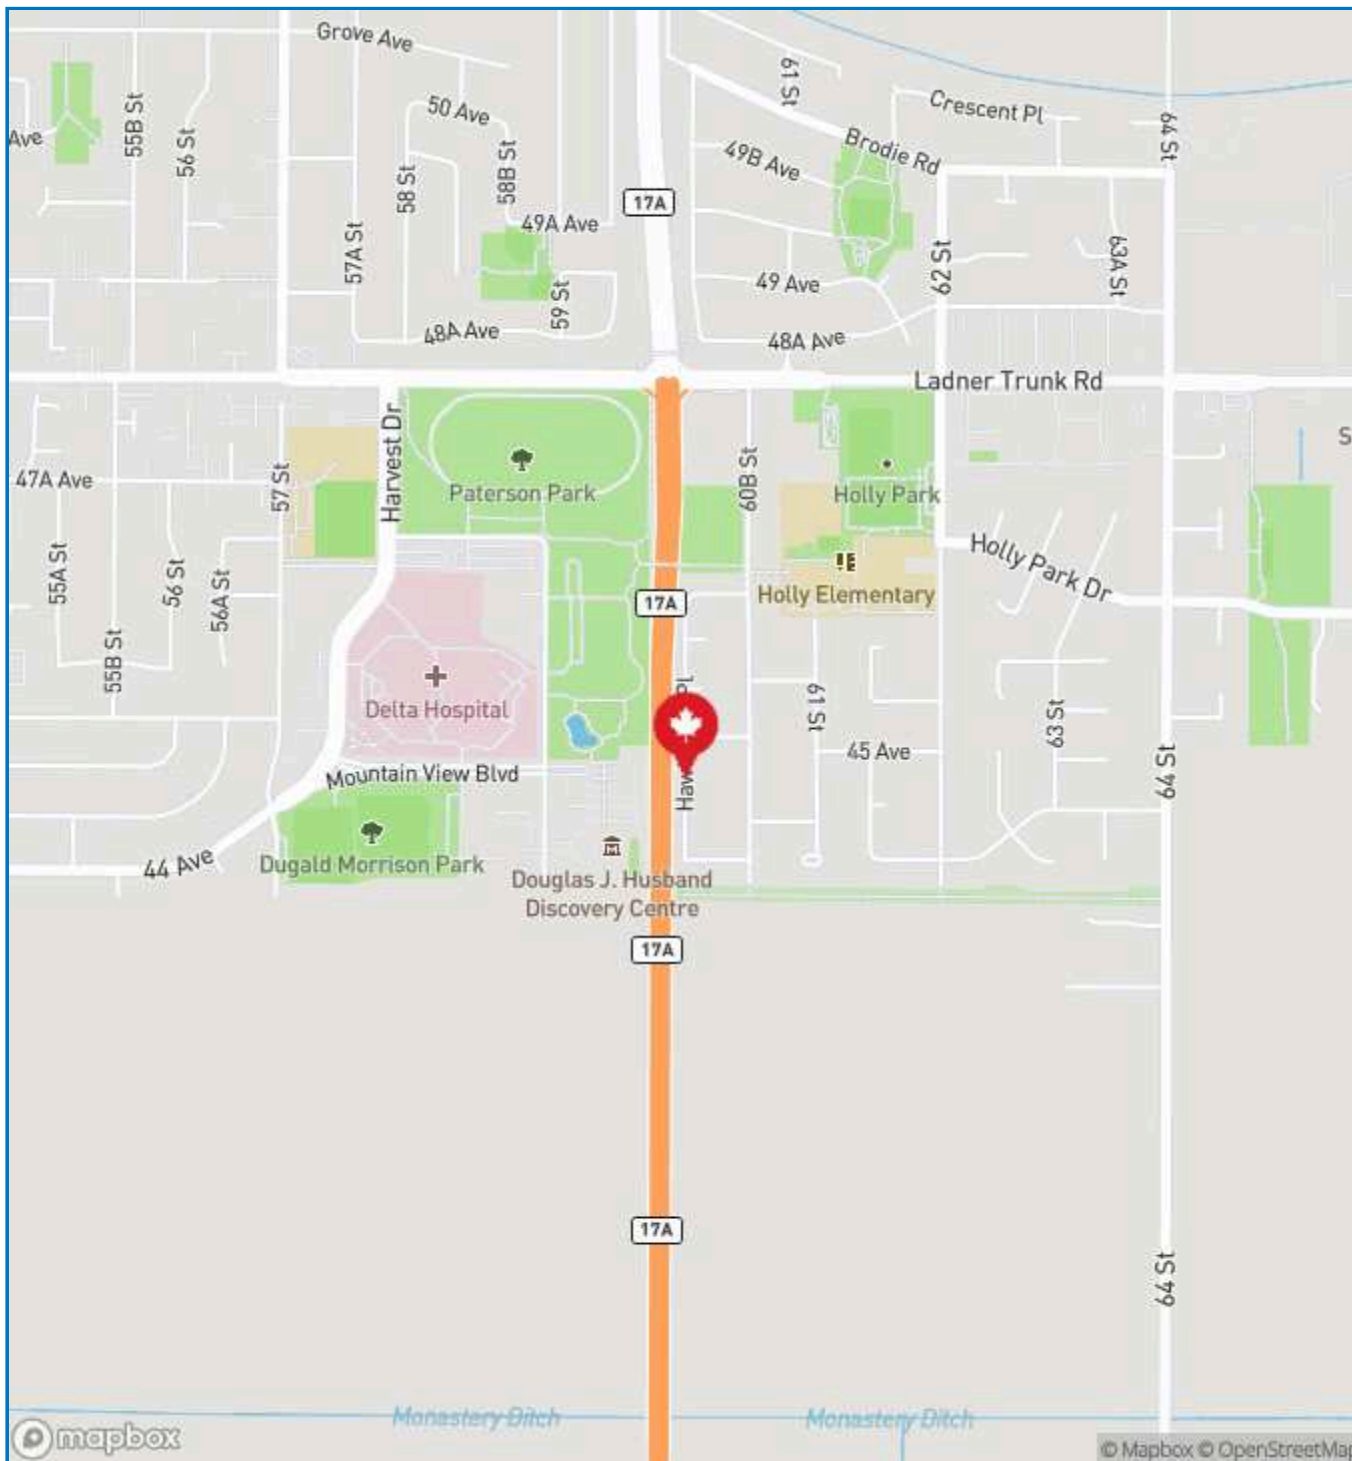

Demographics