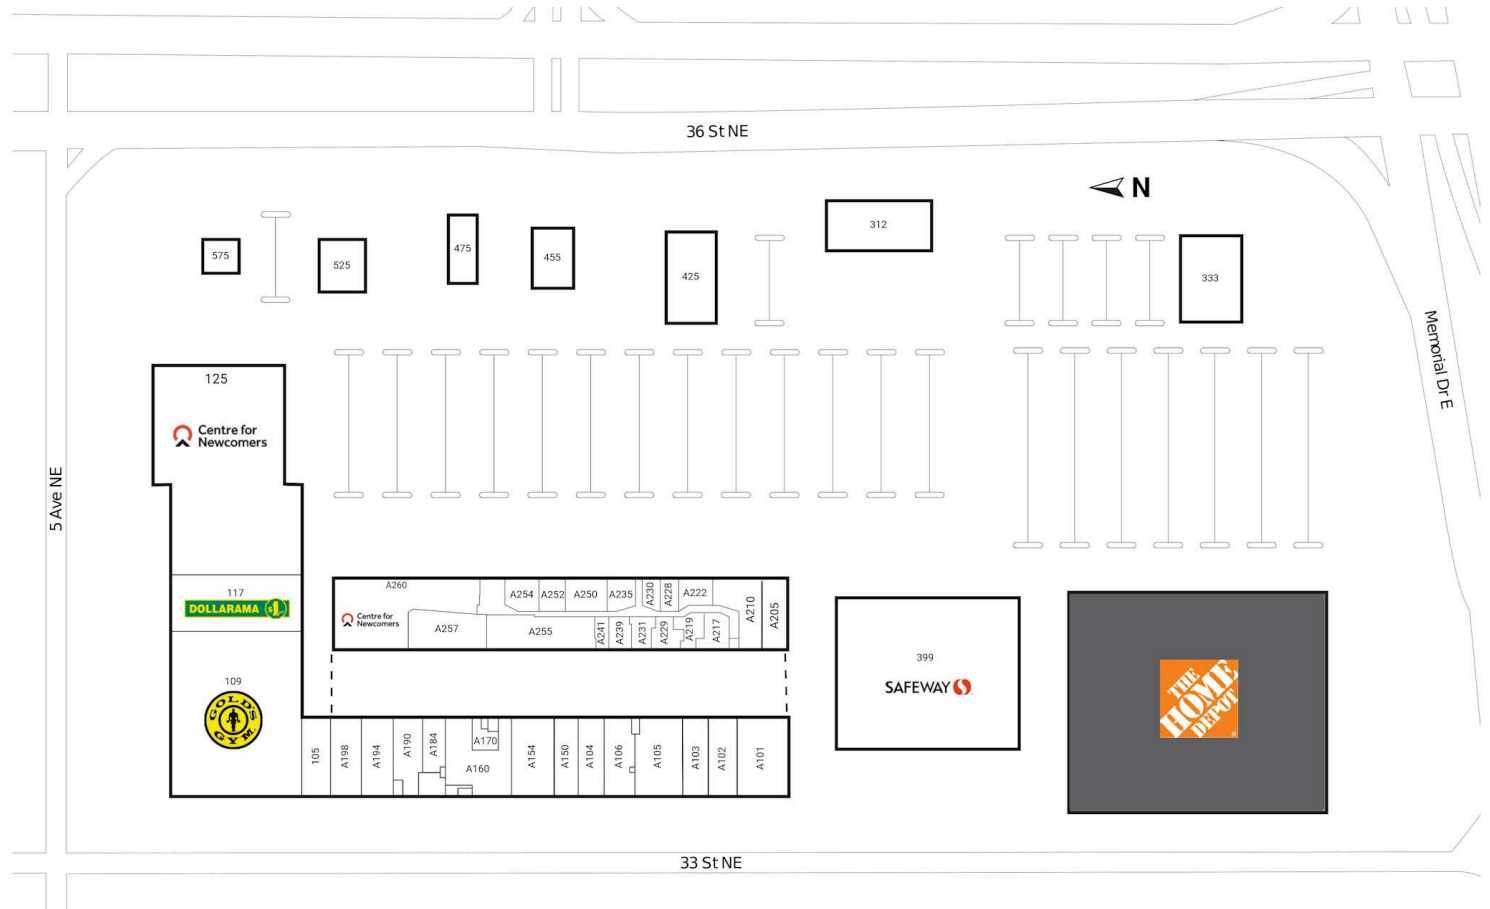

Northgate Village Shopping Centre, Calgary, Alberta

Located at the intersection of Memorial Drive East & 36th Street NE in Calgary, this unenclosed centre offers 42 units totalling 395,990 sq. ft featuring retailers such as Safeway and Dollarama.

Shadow Anchor

A101	Calgary Board of Education	5,800 SF	A194	Pho Hao Vietnamese Family Restaurant	3,050 SF	A231	Juvy Derm	785 SF	125	Centre for Newcomers	50,477 SF
A102	Available	3,230 SF	A198	Massage Heights	3,014 SF	A235	Cragg, Richard L., Barrister & Solicitor	1,325 SF	312	Red Lobster	8,278 SF
A103	Dr. Bishop & Associates	3,819 SF	A205	Available	1,584 SF	A239	MathPro	1,214 SF	333	Olive Garden	8,701 SF
A104	Hera Beauty	3,022 SF	A210	RioCan Management Office	4,440 SF	A241	Available	808 SF	399	Safeway	48,406 SF
A105	Hera Beauty	4,500 SF	A217	Action Dignity	1,959 SF	A242	Available	1,278 SF	425	Canadian Brew House	7,000 SF
A106	Hera Beauty	3,823 SF	A219	Alberta Association Of The Appraisal Ins	844 SF	A245	Available	2,268 SF	455	Servus Credit Union	5,233 SF
A150	The Bead Store	2,532 SF	A222	Available	1,858 SF	A250	Dr. Beth Maclellan	2,183 SF	475	Wendy's	2,849 SF
A154	Straight Blast Gym	4,724 SF	A228	Hudson Management	956 SF	A252	Available	1,278 SF	525	Harvey's	4,067 SF
A160	Marlborough Medical Clinic	6,386 SF	A229	Available	1,704 SF	A255	Available	5,348 SF	575	Tim Hortons	2,113 SF
A170	Gold Comb Barber Shop	856 SF	A230	Comfortstep	871 SF	A257	Available	5,992 SF			
A184	Horeb	1,792 SF		Comprehensive Foot & Ankle		A260	Centre for Newcomers	16,538 SF			
A190	7 Star Liquor	3,202 SF				105	In Touch Dental Spa	3,040 SF			
						109	Gold's Gym	31,022 SF			
						117	Dollarama	9,920 SF			