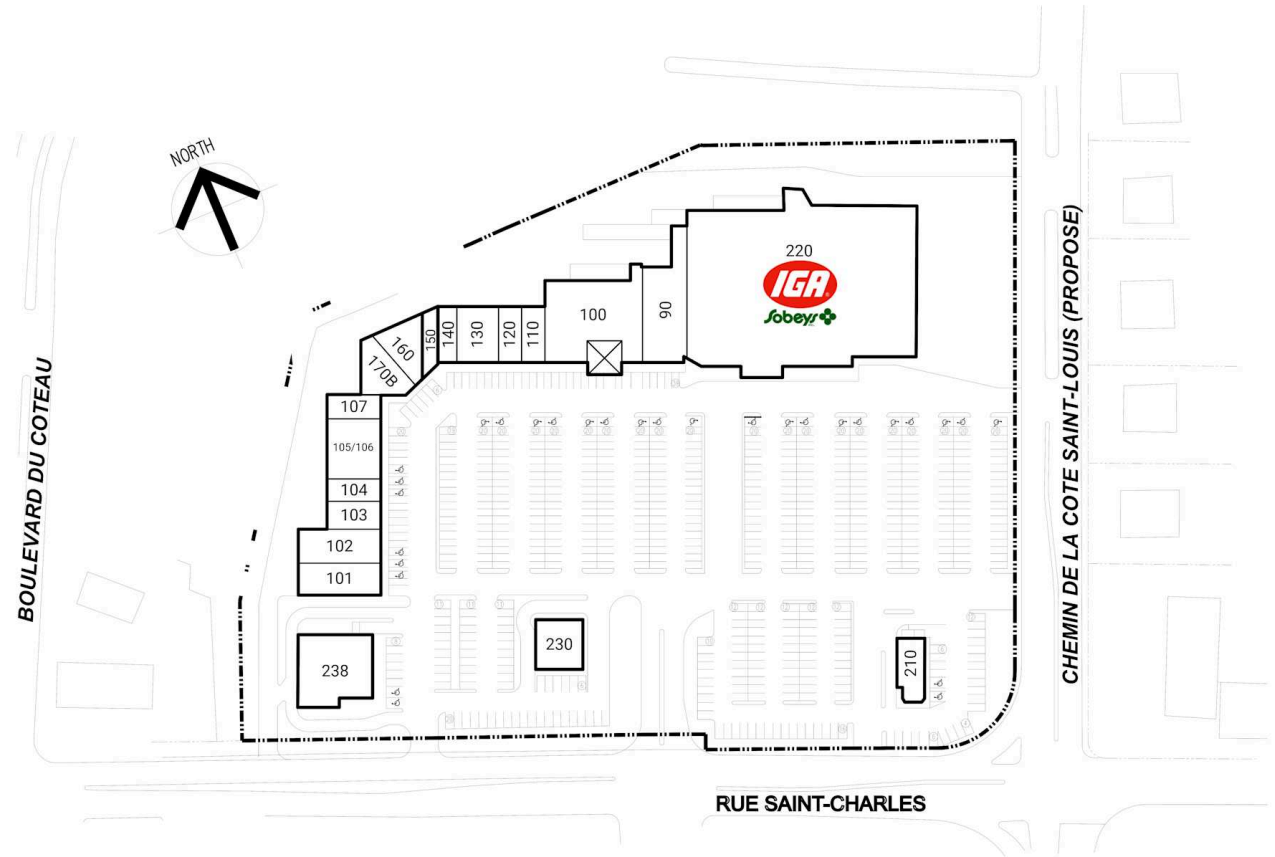

Centre Sicard, Sainte-Thérèse, Quebec

Located at the intersection of Rue St. Charles & Chemin de la Cote Saint Louis Ouest in St. Therese, this grocery anchored centre offers 20 units totalling 106,329 sq. ft featuring retailers such as IGA and Jean Coutu.

Shadow Anchor

90	Les Bicycles Quilicot	5,068 SF	140	Le Bloom Salon	1,188 SF
100	Jean Coutu	10,000 SF	150	Le Poke Station	737 SF
101	Eggsquis	3,243 SF	160	Animo	2,718 SF
102	Maison De La Course	2,882 SF	170B	Mega Vente D'Entrepot	3,122 SF
103	Mode Le Grenier	3,325 SF	210	Tim Hortons	2,400 SF
104	Opto Reseau	2,246 SF	220	IGA / Sobeys	51,767 SF
105/106	Consignaction (Opening Soon)	2,404 SF	230	TD	3,000 SF
107	ONGLES ROSELINE	1,563 SF	238	Scores	6,981 SF
110	SAQ	2,480 SF			
120	Subway	1,221 SF			
130	Expert Au Travail	5,157 SF			