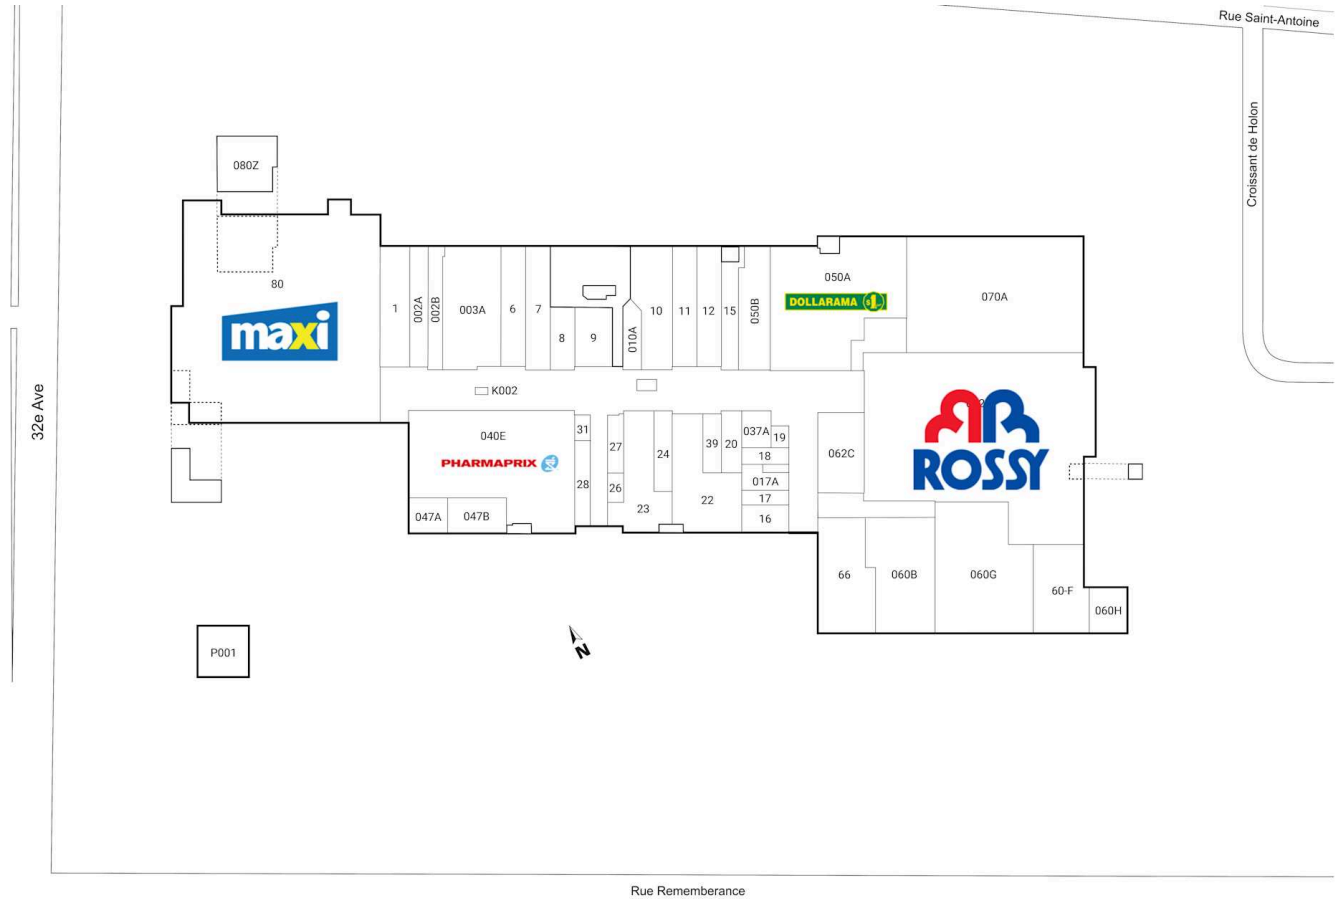

Les Galeries Lachine, Montreal, Quebec

Located at the intersection of 32e Avenue & Rue Remembrance in Lachine, this enclosed shopping centre offers 45 units totalling 167,383 sq. ft featuring retailers such as Maxi, Pharmaprix, Dollarama, and Rossy.

All figures are within a 10 Km radius.

Source: All demographic information is Copyright 2026 by Environics Analytics (EA).

Site Plan

Les Galeries Lachine

Montreal, Quebec
2760-3510 Remembrance Street

Patrizia Ramundo
patrizia.ramundo@harden.ca
438-342-3806

Shadow Anchor

K002	Loto Quebec	88 SF	11	Available	1,968 SF	27	Cellplus	627 SF	60-F	F. Amir	2,988 SF
P001	Banque Nationale	4,362 SF	12	Available	2,022 SF	28	Pizza Hut	785 SF	062B	Rossy	25,000 SF
1	Clinique Physioversal de Lachine	2,450 SF	15	Escompte Apex	1,334 SF	31	Fleuriste Coin Vert	409 SF	062C	Available	2,418 SF
002A	Clinique Dentaire Express	1,487 SF	16	Joulia Coiffure	936 SF	037A	Modalie	684 SF	66	Eggsquis	4,000 SF
002B	Available	1,266 SF	017A	Ongles Top Ten	670 SF	39	La Douce Beauty	723 SF	070A	Pickleverse	13,507 SF
003A	Mode Gaz Inn	4,739 SF	17	Coiffure Monsieur	468 SF	040E	Pharmaprix	11,128 SF	080Z	Maxi	1,183 SF
6	Available	1,968 SF	18	Cordonnerie	541 SF	047A	Subway	1,000 SF	80	Maxi	35,253 SF
7	Ongles Spa Katie	817 SF	19	Beau Jeans	295 SF	047B	Available	1,424 SF			
8	Mode Naya	1,022 SF	20	L'Eclat D'Or	858 SF	050A	Dollarama	12,358 SF			
9	Accessoires de Voyage	1,504 SF	22	Restaurant Queberac	3,990 SF	050B	Escompte Apex	2,540 SF			
010A	Available	825 SF	23	TD	3,086 SF	060B	Available	4,979 SF			
10	Available	2,971 SF	24	Chaussures Cocci	958 SF	060G	Crunch Fitness	8,000 SF			
			26	Patties R Crust	314 SF	060H	Betonel	1,369 SF			