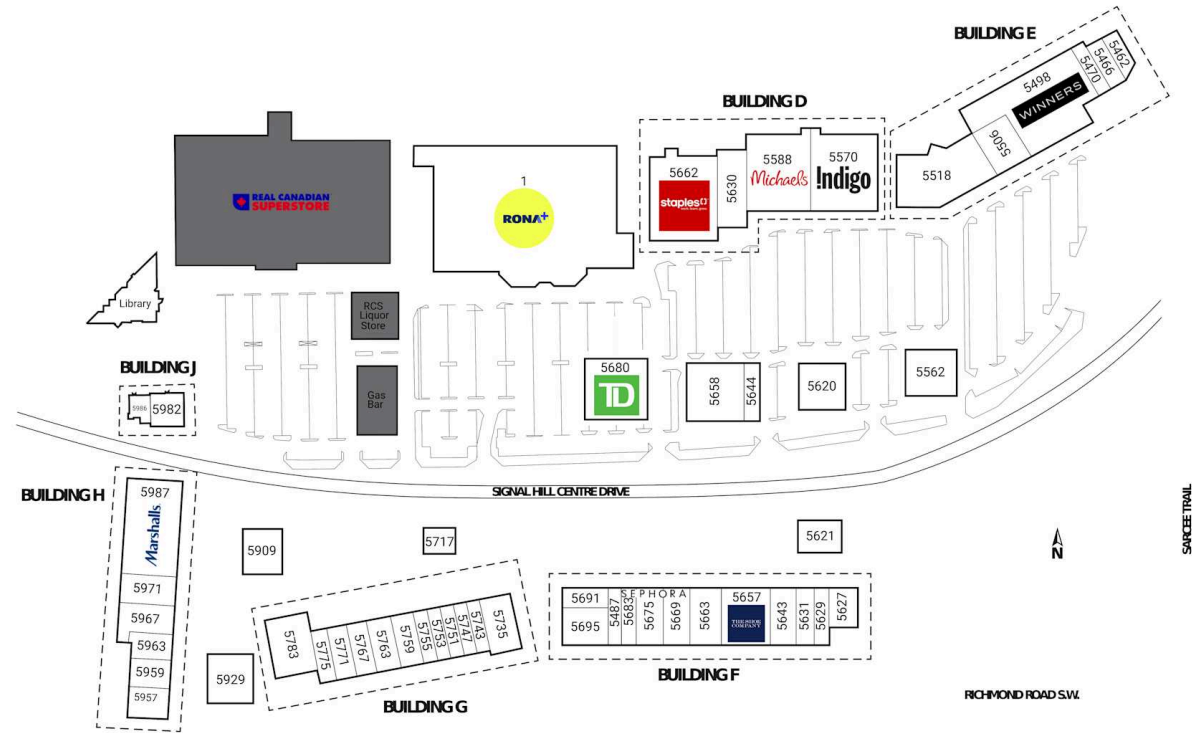

RioCan Signal Hill Centre, Calgary, Alberta

Located at the intersection of Sarcee Trail & Richmond Road in Calgary, this unenclosed centre offers 57 units totalling 592,173 sq. ft featuring retailers such as Lowe's, Winners, Michaels, Indigo, and Staples.

Shadow Anchor

1	RONA+	116,288 SF	5629	Clearfloat Nordic Spa	3,937 SF	5695	Value Budz	4,500 SF	5909	Lennox Irish Pub	6,632 SF
5462	Sierra Centre For Dental Wellness	3,310 SF	5630	Adidas	9,928 SF	5717	RBC Royal Bank	6,039 SF	5929	Tim Hortons	5,343 SF
5466	Golf Park	4,237 SF	5631	Pet Valu	4,210 SF	5735	Connectfirst Credit Union	5,386 SF	5957	Massage Heights	5,144 SF
5470	Chatters	4,248 SF	5643	La Vie En Rose	6,523 SF	5743	Signal Hill Dental Centre	1,999 SF	5959	Revolution Medical Clinic	4,398 SF
5487	F45 Training	2,643 SF	5644	Second Cup	1,423 SF	5747	Morning Sun Health Foods	1,207 SF	5963	Signal Hill Eye Care Centre	2,894 SF
5498	Winners	39,914 SF	5657	The Shoe Company	8,493 SF	5751	Evelina's Nail Bar	1,391 SF	5967	Skechers	8,133 SF
5506	Dollarama	9,915 SF	5658	Harvey's	5,174 SF	5753	Freshii	1,128 SF	5971	Tip Top	7,768 SF
5518	Wine & Beyond	20,155 SF	5662	Staples	25,642 SF	5755	Little Caesar's	1,116 SF	5982	Sierra Centre For Dental Wellness	4,292 SF
5562	The Keg	9,000 SF	5663	Structube	8,238 SF	5759	Shane's Fine Drycleaning	1,383 SF	5986	RBC Insurance	1,819 SF
5570	Indigo	24,372 SF	5669	Sephora	6,562 SF	5763	Tuk Tuk Thai	1,505 SF	5987	Marshalls	25,000 SF
5588	Michaels	23,699 SF	5675	Visions Electronics	7,990 SF	5767	Richmond Road Registry	1,392 SF			
5620	SUSHI & KITCHEN	4,994 SF	5680	TD	11,110 SF	5771	Chocolaterie Bernard	1,407 SF			
5621	A&W	2,776 SF	5683	Pho Pham	3,903 SF	5775	Callebaut	1,284 SF			
5627	The Brick Mattress Store	3,997 SF	5691	The Bro'kin Yolk	2,517 SF	5783	Great Clips	1,284 SF			
							A Buck Or Two	5,030 SF			