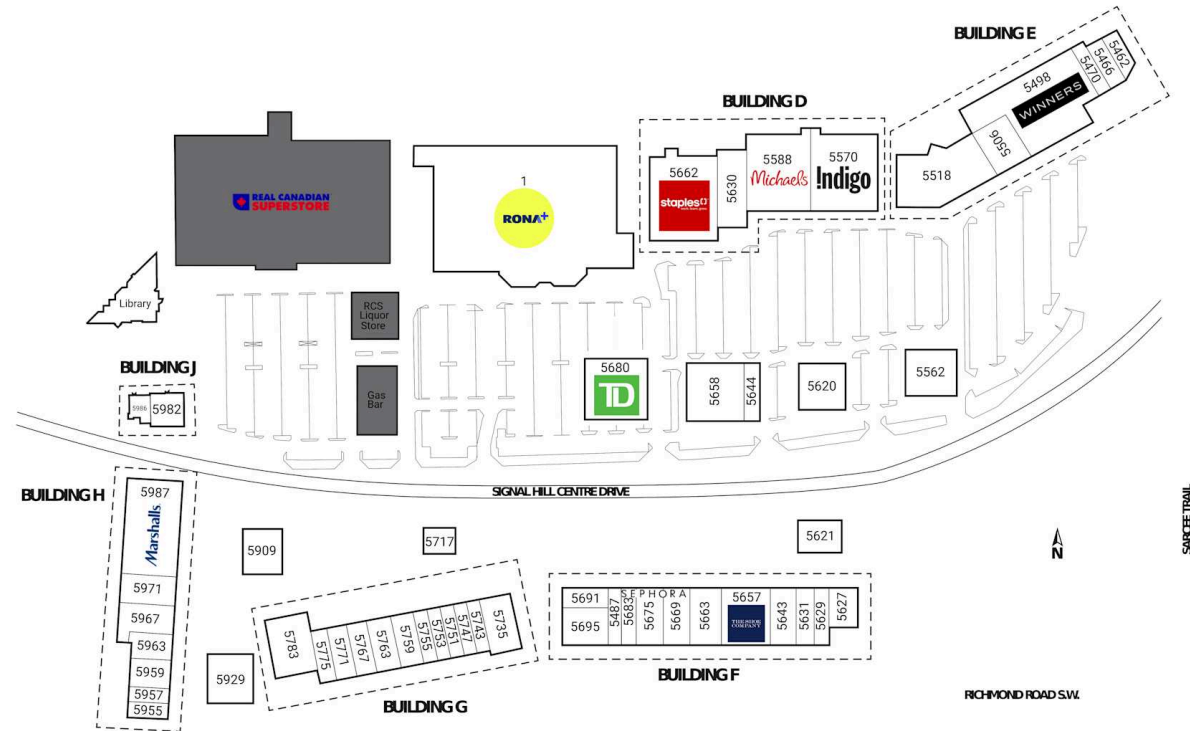

RioCan Signal Hill Centre, Calgary, Alberta

Located at the intersection of Sarcee Trail & Richmond Road in Calgary, this unenclosed centre offers 57 units totalling 592,173 sq. ft featuring retailers such as Lowe's, Winners, Michaels, Indigo, and Staples.

Shadow Anchor

1	RONA+	116,288 SF	5629	Clearfloat Nordic Spa	3,937 SF	5695	Value Budz	4,500 SF	5909	Lennox Irish Pub	6,632 SF
5462	Sierra Centre For Dental Wellness	3,310 SF	5630	Adidas	9,928 SF	5717	RBC Royal Bank	6,039 SF	5929	Tim Hortons	5,343 SF
5466	Golf Park	4,237 SF	5631	Pet Valu	4,210 SF	5735	Connectfirst Credit Union	5,386 SF	5955	Available	2,543 SF
5470	Chatters	4,248 SF	5643	La Vie En Rose	6,523 SF	5743	Signal Hill Dental Centre	1,999 SF	5957	Massage Heights	2,601 SF
5487	F45 Training	2,643 SF	5644	Second Cup	1,423 SF	5747	Morning Sun Health Foods	1,207 SF	5959	Revolution Medical Clinic	4,398 SF
5498	Winners	39,914 SF	5657	The Shoe Company	8,493 SF	5751	Evelina's Nail Bar	1,391 SF	5963	Signal Hill Eye Care Centre	2,894 SF
5506	Dollarama	9,915 SF	5658	Harvey's	5,174 SF	5753	Freshii	1,128 SF	5967	Skechers	8,133 SF
5518	Wine & Beyond	20,155 SF	5662	Staples	25,642 SF	5755	Little Caesar's	1,116 SF	5971	Tip Top	7,768 SF
5562	The Keg	9,000 SF	5663	Structube	8,238 SF	5759	Shane's Fine Drycleaning	1,383 SF	5982	Sierra Centre For Dental Wellness	4,292 SF
5570	Indigo	24,372 SF	5669	Sephora	6,562 SF	5763	Tuk Tuk Thai	1,505 SF	5986	RBC Insurance	1,819 SF
5588	Michaels	23,699 SF	5675	Visions Electronics	7,990 SF	5767	Richmond Road Registry	1,392 SF	5987	Marshalls	25,000 SF
5620	SUSHI & KITCHEN	4,994 SF	5680	TD	11,110 SF	5771	Chocolaterie Bernard	1,407 SF			
5621	A&W	2,776 SF	5683	Pho Pham	3,903 SF	5775	Callebaut	1,284 SF			
5627	The Brick Mattress Store	3,997 SF	5691	The Bro'kin Yolk	2,517 SF	5783	Great Clips	1,284 SF			
							A Buck Or Two	5,030 SF			