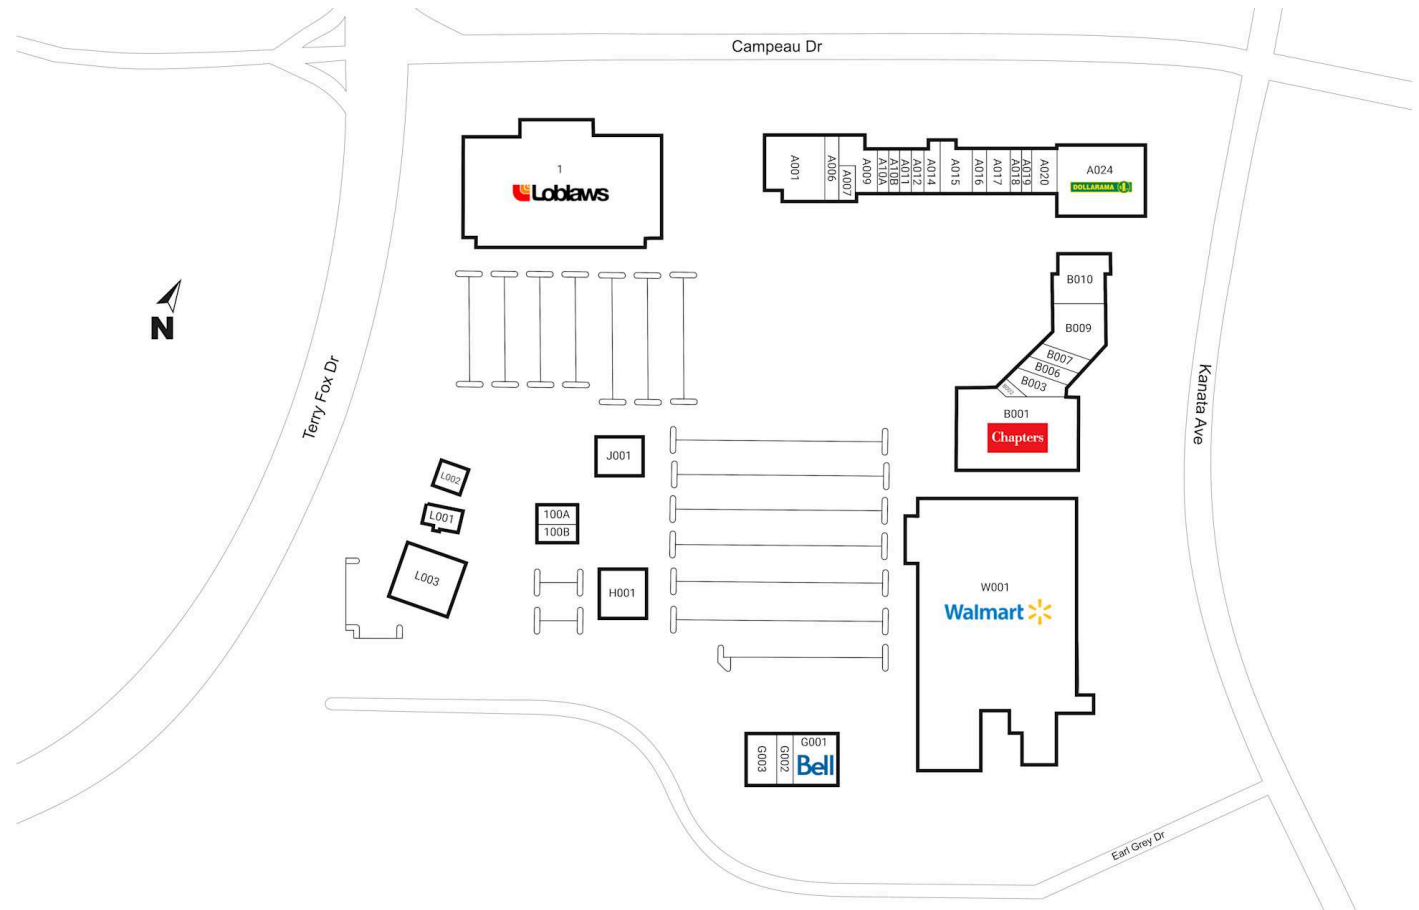

RioCan Kanata, Ottawa, Ontario

Located at the intersection of Queensway Hwy No. 417 and Terry Fox Dr in the City of Ottawa, this unenclosed centre offers 35 units totalling 386,336 sq. ft featuring retailers such as Loblaws, Chapters, Dollarama, and Walmart.

All figures are within a 10 Km radius.

Source: All demographic information is Copyright 2025 by Environics Analytics (EA).

Site Plan

RioCan Kanata

Ottawa, Ontario
130 & 300 Earl Grey
Drive

Matthew McDowell
mmcdowell@riocan.com
647- 502-7413

Shadow Anchor

A001	Canada Computers	8,773 SF	A020	Amaya	2,064 SF	G001	Bell	3,200 SF
A006	Pizza Pizza	1,940 SF	A024	Dollarama	10,547 SF	G002	First Choice Haircutters	870 SF
A007	Laurier Optical	2,500 SF	A10A	Booster Juice	1,215 SF	G003	Easyfinancial	1,245 SF
A009	Centrum Dental Centre	3,765 SF	A10B	Chung Chun Rice Hot Dog	1,215 SF	H001	Kelsey's	4,982 SF
A011	The UPS Store	1,227 SF	B001	Chapters	22,440 SF	J001	TD	4,954 SF
A012	V.I.P. Travel	1,198 SF	B002	Fine Gold Jewellers	509 SF	L001	Harvey's	2,372 SF
A014	Subway	1,433 SF	B003	Stacked Pancake & Breakfast House	3,071 SF	L002	Mucho Burrito	2,176 SF
A015	Pet Valu	2,879 SF	B006	Sir-Vape-A-Lot	1,269 SF	L003	Montana's	6,352 SF
A016	Exquisite Nails & Foot Spa	1,176 SF	B007	Mary Brown's	2,532 SF	W001	Walmart	105,062 SF
A017	Crab Boil	2,018 SF	B009	The Party Mart	8,517 SF	1	Loblaws	59,017 SF
A018	Tokyo Smoke	1,349 SF	B010	Healthy Planet	4,900 SF	100A	Via Cibo	3,208 SF
A019	Baskin Robbins	1,202 SF				100B	Coco Fresh Tea & Juice	2,493 SF