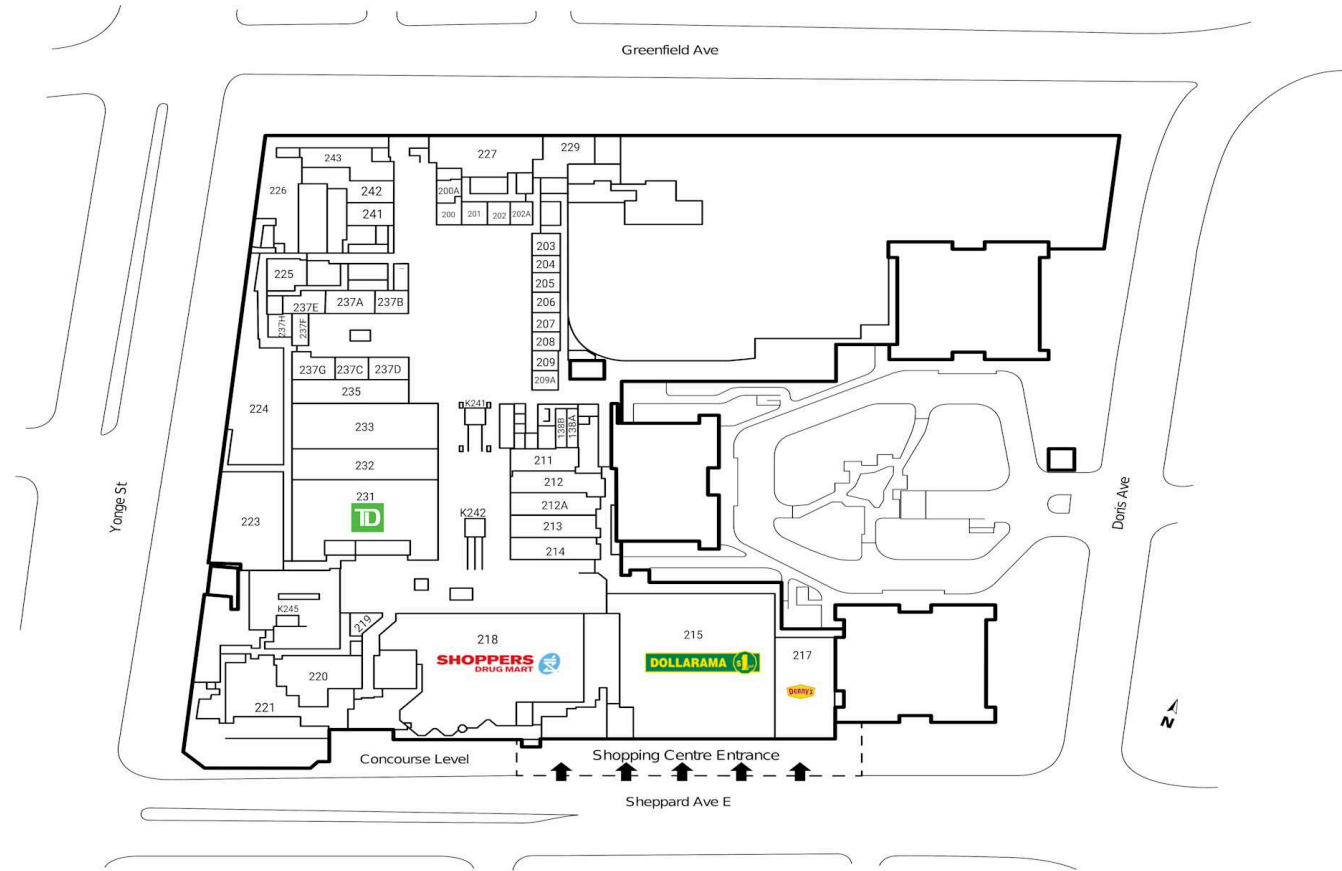

Yonge Sheppard Centre

Toronto, Ontario
2 Sheppard Avenue
East Yonge St. & Sheppard Ave.

Bryan Kolle
BKolle@riocan.com
416-866-8401

Shadow Anchor

K105	VM Mobile	263 SF	207	Thai Express	371 SF	220	CIBC	1,979 SF	237A	Softron Tax	524 SF
K241	Second Cup	225 SF	208	Freshslice Pizza	355 SF	221	ICHA Tea	3,396 SF	237B	Dazzle Mi	628 SF
K242	Sushi Q	244 SF	209	Teriyaki Experience	355 SF	222	Storage	4,373 SF	237C	N.Y. Premiere Dry Cleaners	482 SF
K245	Available	225 SF	209A	Villa Madina	353 SF	223	Storage	4,255 SF	237D	Currency Mart	450 SF
200	Classic Shanghai Cuisine	436 SF	211	Dena Beauty Salon	1,113 SF	224	Storage	4,343 SF	237E	Available	762 SF
200A	Subway	381 SF	212	Available	1,398 SF	225	Storage	1,083 SF	237F	Sheppard Shoe Repair	352 SF
201	Jimmy The Greek	405 SF	212A	Latelier Pierre Ceramic	1,298 SF	226	Storage	2,313 SF	237G	Available	673 SF
202	Bourbon St. Grill	361 SF	213	Easyfinancial	1,314 SF	227	Food Court Storage	1,861 SF	237H	Storage	405 SF
202A	Wikki Hut	344 SF	214	KinKin	1,331 SF	229	Storage	375 SF	241	Freshii	720 SF
203	A&W	422 SF	215	Dollarama	14,514 SF	231	TD	6,831 SF	242	Sheppard Centre Gift + Post	1,325 SF
204	Mean Poutine	326 SF	217	Denny's	4,133 SF	232	Suzy Shier	2,996 SF	243	Available	1,463 SF
205	Island Caribbean	368 SF	218	Shoppers Drug Mart	15,822 SF	233	Carter's Osh Kosh	4,418 SF			
206	Popeyes Louisiana Kitchen	380 SF	219	Red Seal Notary	353 SF	235	Available	1,917 SF