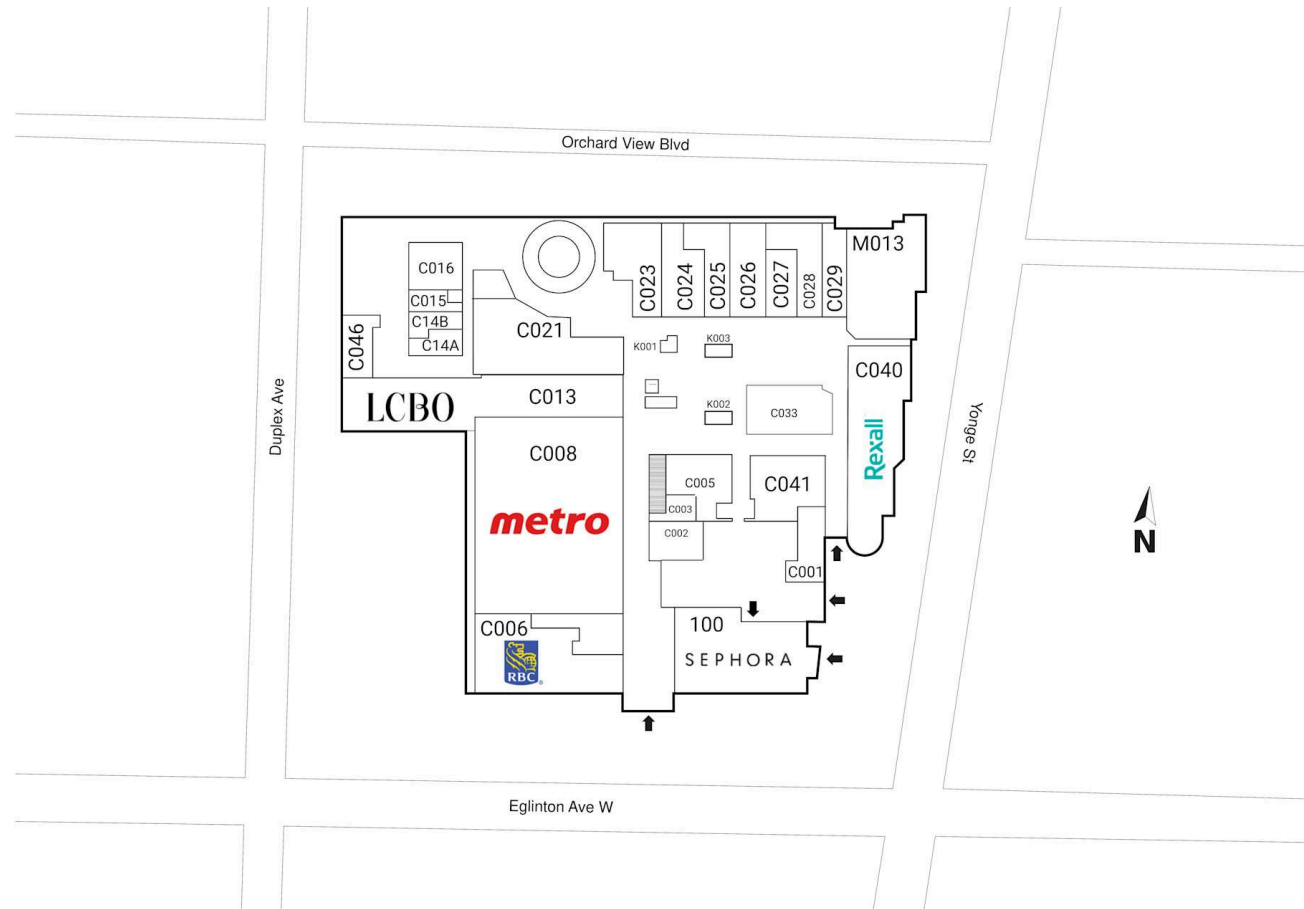

# Yonge Eglinton Centre, Toronto, Ontario

Located at the intersection of Yonge Street & Eglinton Avenue in Toronto, this mixed use centre offers 210 retail units totaling 1,059,136 sq. ft featuring retailers such as Indigo, Sephora, Metro, Winners and Goodlife Fitness.

# Site Plan

### Shadow Anchor

C001	Aroma	2,142 SF	C024	Carter's Osh Kosh	3,673 SF	C14B	Available	480 SF
C002	Available	1,900 SF	C025	La Vie En Rose	2,825 SF	K001	Mobile Klinik	100 SF
C003	Optika	700 SF	C026	Freedom Mobile	1,887 SF	K002	Zaza Espresso Bar	150 SF
C005	Kiokii	2,724 SF	C027	Beauty First	1,227 SF	K003	Telus	120 SF
C006	RBC Royal Bank	6,323 SF	C028	Nails For You	2,000 SF	K004	Lotto Centre	64 SF
C008	Metro	20,893 SF	C029	60 Minute Photo Lab	1,474 SF	M013	Leased Space	12,980 SF
C013	LCBO	10,248 SF	C033	Jump Plus	2,768 SF	100	Sephora	10,459 SF
C015	Available	615 SF	C040	Rexall	7,729 SF			
C016	Available	1,401 SF	C041	Reitmans	3,718 SF			
C021	LCBO Coming Soon	6,577 SF	C046	Print Three	1,258 SF			
C023	Best Buy Express	3,220 SF	C14A	Centre Shoe Clinic	318 SF			

### Shadow Anchor

S001	TD	532 SF	S101	Subway	349 SF
S002	Isabella's Mochi Donut Boutique	250 SF	S102	Jimmy The Greek	319 SF
S003	Tim Hortons	1,097 SF	S103	Jerk King	315 SF
S004	Bun Appetit	880 SF	S104	A&W	315 SF
S01A	Real Fruit Bubble Tea	642 SF	S105	Pita Land	315 SF
S022	Ray Daniel Salon & Spa	498 SF	S106	Bourbon Street Grill	346 SF
S02A	Sushi Shop	243 SF	S107	California Thai	325 SF
S04A	Uncle Tetsu's Japanese Cheesecake	1,305 SF	S108	KFC	250 SF