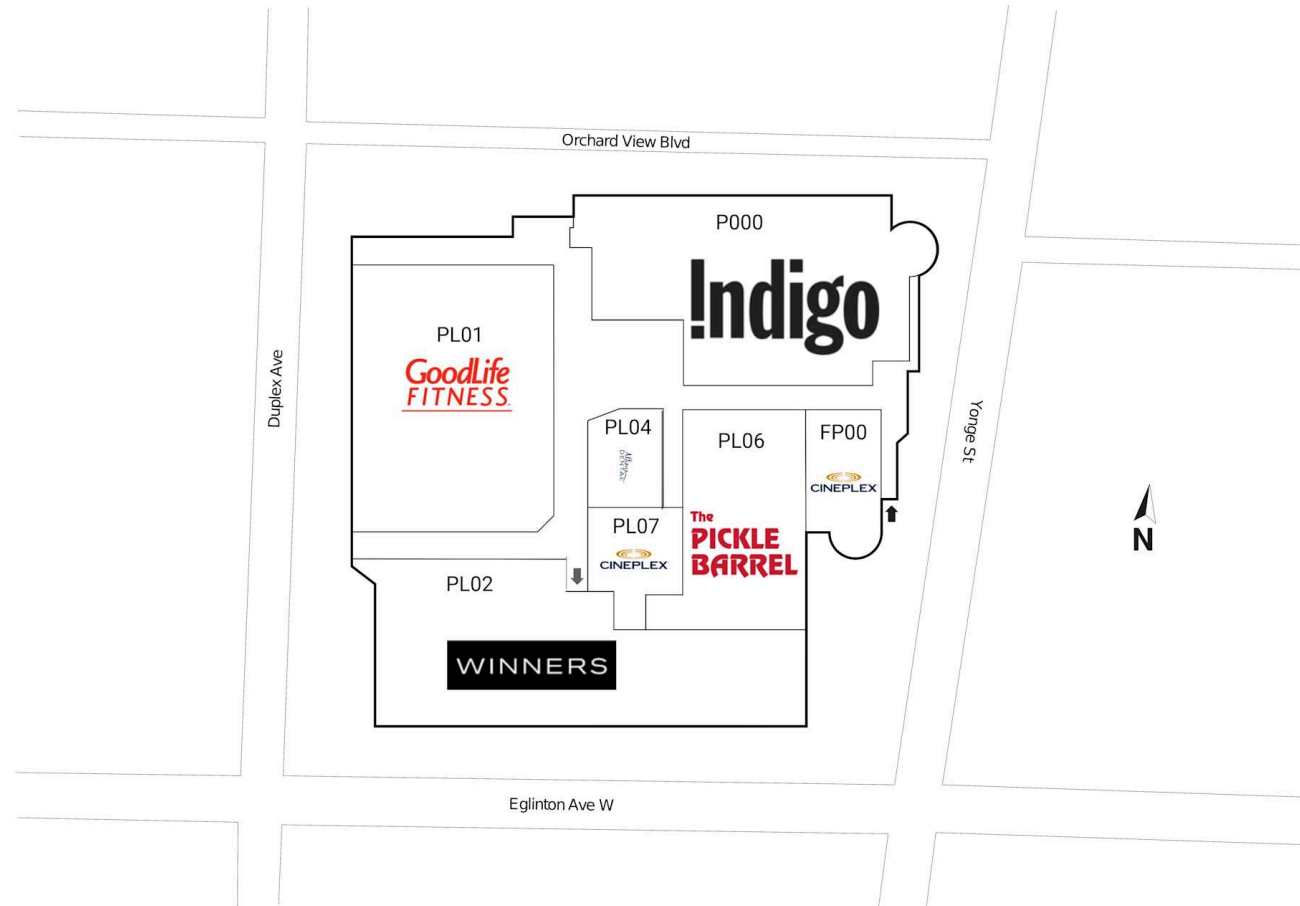

### Shadow Anchor

C001	Aroma	2,142 SF	C024	Carter's Osh Kosh	3,673 SF	C14B	Available	480 SF
C002	Available	1,900 SF	C025	La Vie En Rose	2,825 SF	K001	Mobile Klinik	100 SF
C003	Optika	700 SF	C026	Freedom Mobile	1,887 SF	K002	Zaza Espresso Bar	150 SF
C005	Kiokii	2,724 SF	C027	Beauty First	1,227 SF	K003	Telus	120 SF
C006	RBC Royal Bank	6,323 SF	C028	Nails For You	2,000 SF	K004	Lotto Centre	64 SF
C008	Metro	20,893 SF	C029	60 Minute Photo Lab	1,474 SF	M013	Leased Space	12,980 SF
C013	LCBO	10,248 SF	C033	Jump Plus	2,768 SF	100	Sephora	10,459 SF
C015	Available	615 SF	C040	Rexall	7,729 SF			
C016	Available	1,401 SF	C041	Reitmans	3,718 SF			
C021	LCBO Coming Soon	6,577 SF	C046	Print Three	1,258 SF			
C023	Best Buy Express	3,220 SF	C14A	Centre Shoe Clinic	318 SF			

### Shadow Anchor

M009	Softron Tax	882 SF	M013	Available	12,980 SF
M010	Leased	967 SF	M10A	One Plant	883 SF
M011	Booster Juice	183 SF	P000	Indigo	33,067 SF
M012	Fido	795 SF			

### Shadow Anchor

FP00	Cineplex	54,000 SF	PL04	Altima Dental Centre	2,882 SF
P000	Indigo	33,067 SF	PL06	Pickle Barrel	11,659 SF
PL01	GoodLife Fitness	23,756 SF	PL07	Cineplex	16,320 SF
PL02	Winners	24,717 SF			