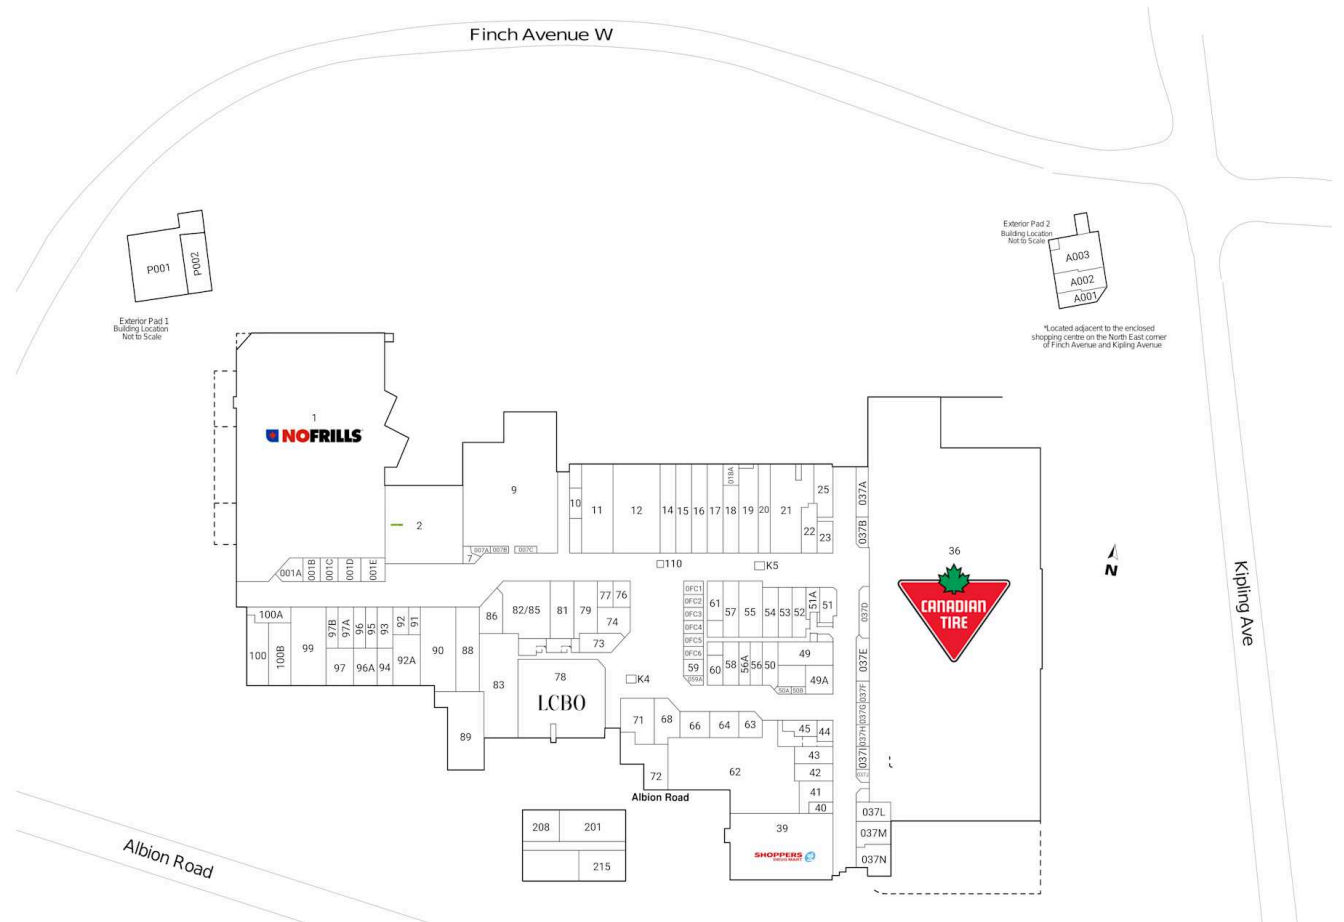

Site Plan

Albion Centre

Toronto, Ontario
1530 Albion Rd
Kipling Ave & Finch
Ave West

lpourmos@riocan.com
437-425-3013

Shadow Anchor

This site plan is presented solely for the purpose of identifying the approximate location and size of the building, and intended for use as a reference only. Ce plan de site est présenté uniquement dans le but d'identifier l'emplacement approximatif et la taille du bâtiment, et destiné à être utilisé comme référence seulement.

riocan.com | 1-800-465-2733