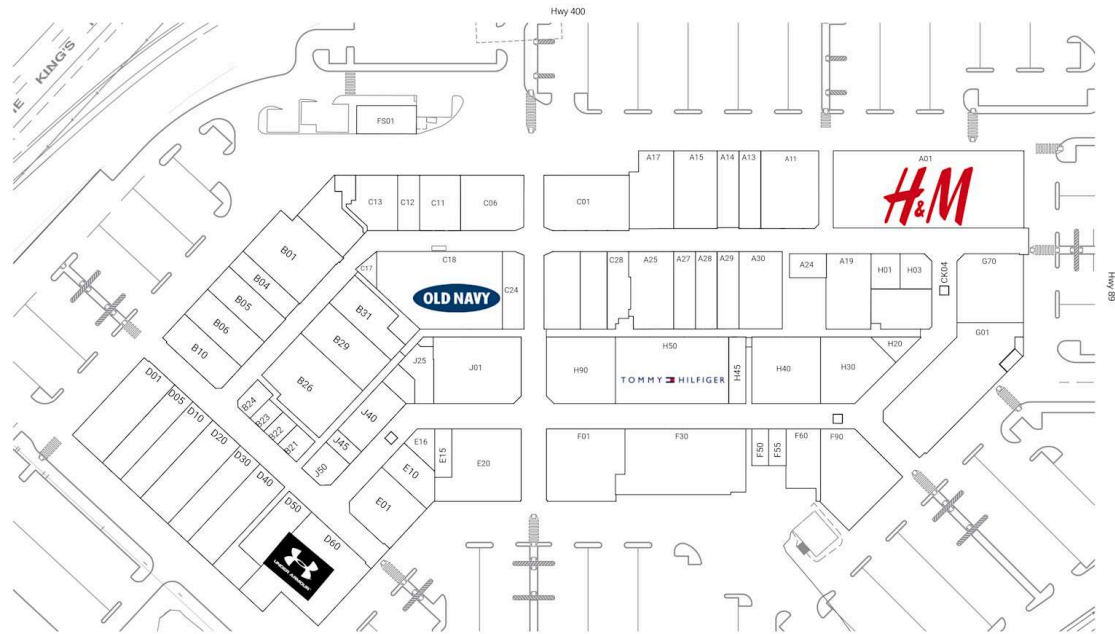

Tanger Outlets Cookstown

Innisfil, Ontario
3311 County Road
89, Unit A23
Highway 400 and
Highway 89

BKolle@riocan.com
416-866-8401

Shadow Anchor

This site plan is presented solely for the purpose of identifying the approximate location and size of the building, and intended for use as a reference only. Ce plan de site est présenté uniquement dans le but d'identifier l'emplacement approximatif et la taille du bâtiment, et destiné à être utilisé comme référence seulement.

riocan.com | 1-800-465-2733