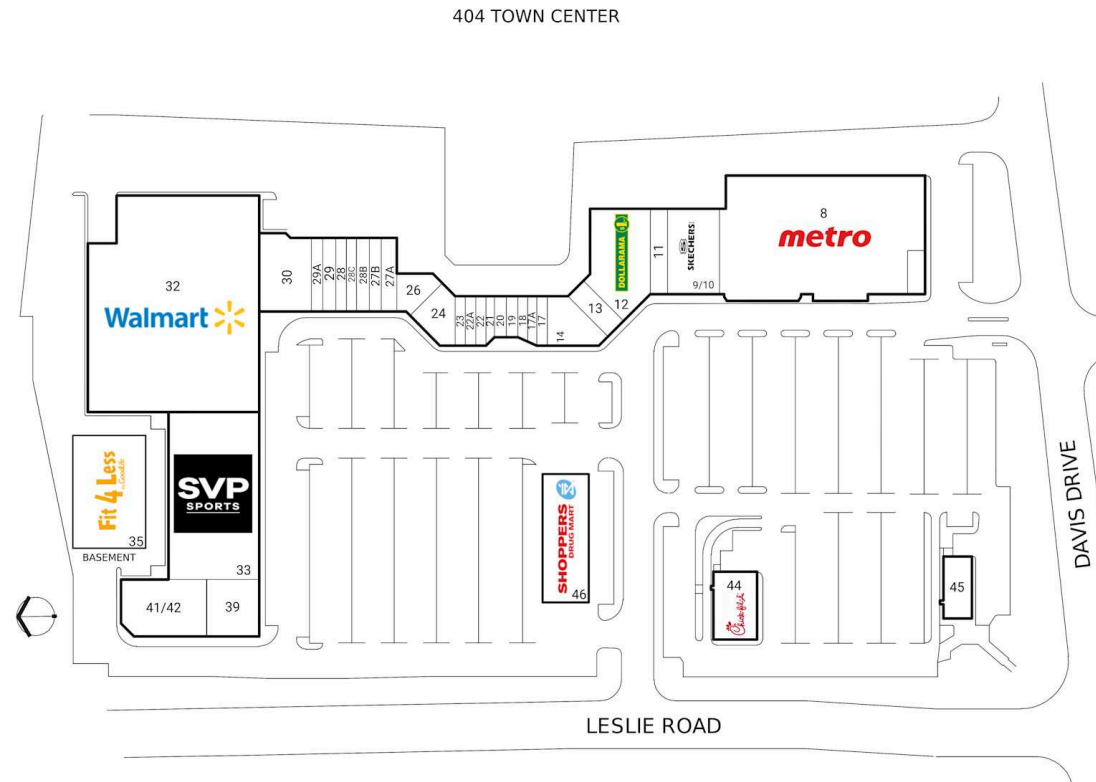

404 Town Centre

Newmarket, Ontario
1111 Davis Drive

Leeza Pourmoslemi
lpourmos@riocan.com
437-425-3013

■ Shadow Anchor

8	Metro	49,112 SF	22	Available	1,282 SF	30	Canadian Appliance Source	4,627 SF
9/10	Skechers	10,956 SF	22A	My Roti Place/ My Dosa Place	1,014 SF	32	Walmart	67,604 SF
11	Town Centre Physio Massage Therapy	2,640 SF	23	The UPS Store	1,232 SF	33	SVP Sports	27,202 SF
12	Dollarama	8,657 SF	24	Smilehaus Newmarket	3,641 SF	35	Fit 4 Less	12,372 SF
13	Hakim Optical	2,527 SF	26	Greek Eats Express	1,472 SF	39	Procrea Fertility	4,886 SF
14	Bank of Montreal	4,164 SF	27A	Pizzaville Pizza & Panzerotto	2,500 SF	41/42	Available	9,608 SF
17	Town Centre Convenience	1,335 SF	27B	Leah's Nails	1,528 SF	44	Chick Fil A	6,730 SF
17A	Hooky's Fish and Chips	734 SF	28	Global Pet Foods	3,018 SF	45	Harvey's	3,321 SF
18	Hair Mode	1,011 SF	28B	Rangeview Sports	5,399 SF	46	Shoppers Drug Mart	23,514 SF
19	Freedom Mobile	737 SF	28C	Stacked Pancake & Breakfast House	2,456 SF			
20	Marathon Green Cleaners	1,133 SF	29	H&R Block	1,500 SF			
21	Coco Fresh Tea & Juice	767 SF	29A	Easyfinancial	1,559 SF			