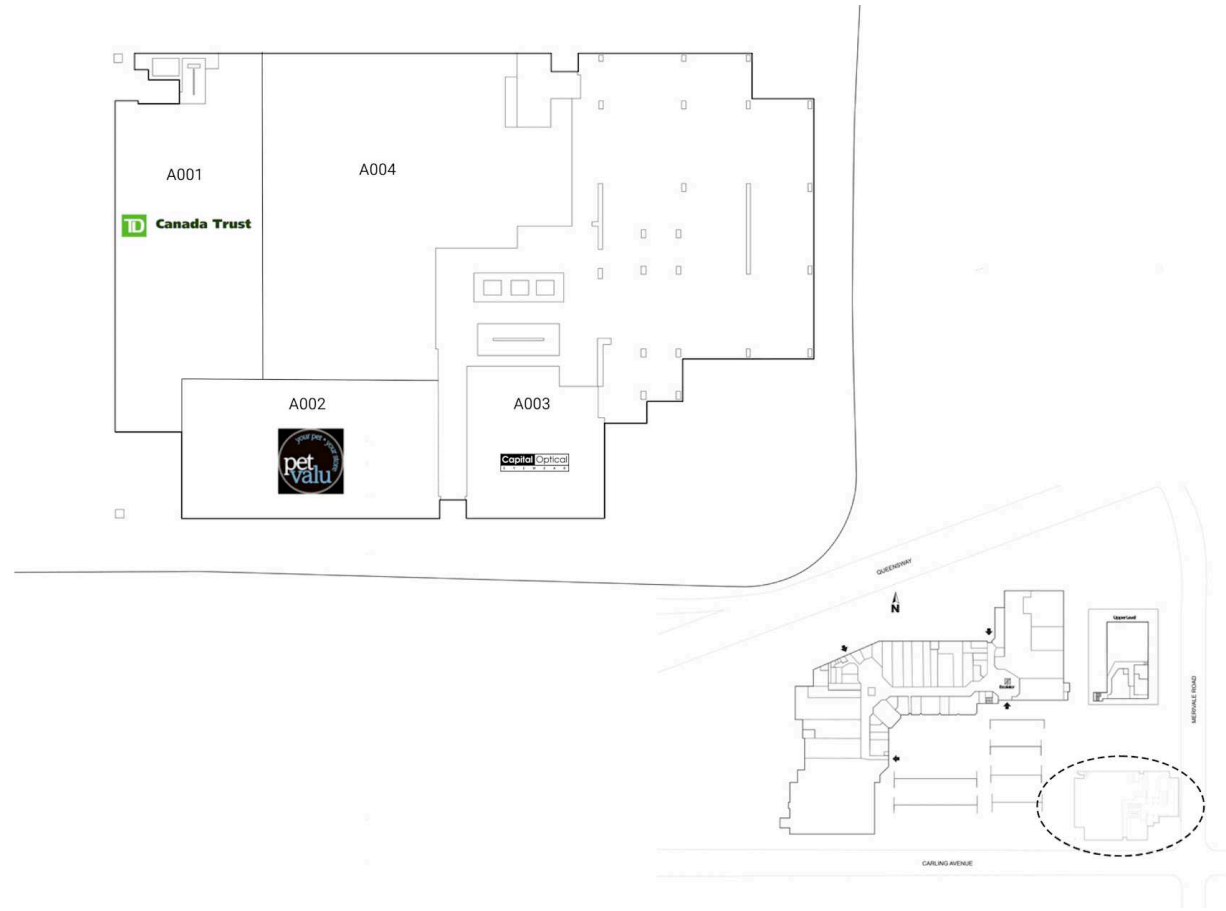

Rhythm

Ottawa, Ontario
1309 Carling Avenue

Shadow Anchor

A001	TD Canada Trust	5,014 SF	A003	Capital Optical	2,057 SF
A002	Pet Valu	4,521 SF	A004	Available	6,072 SF