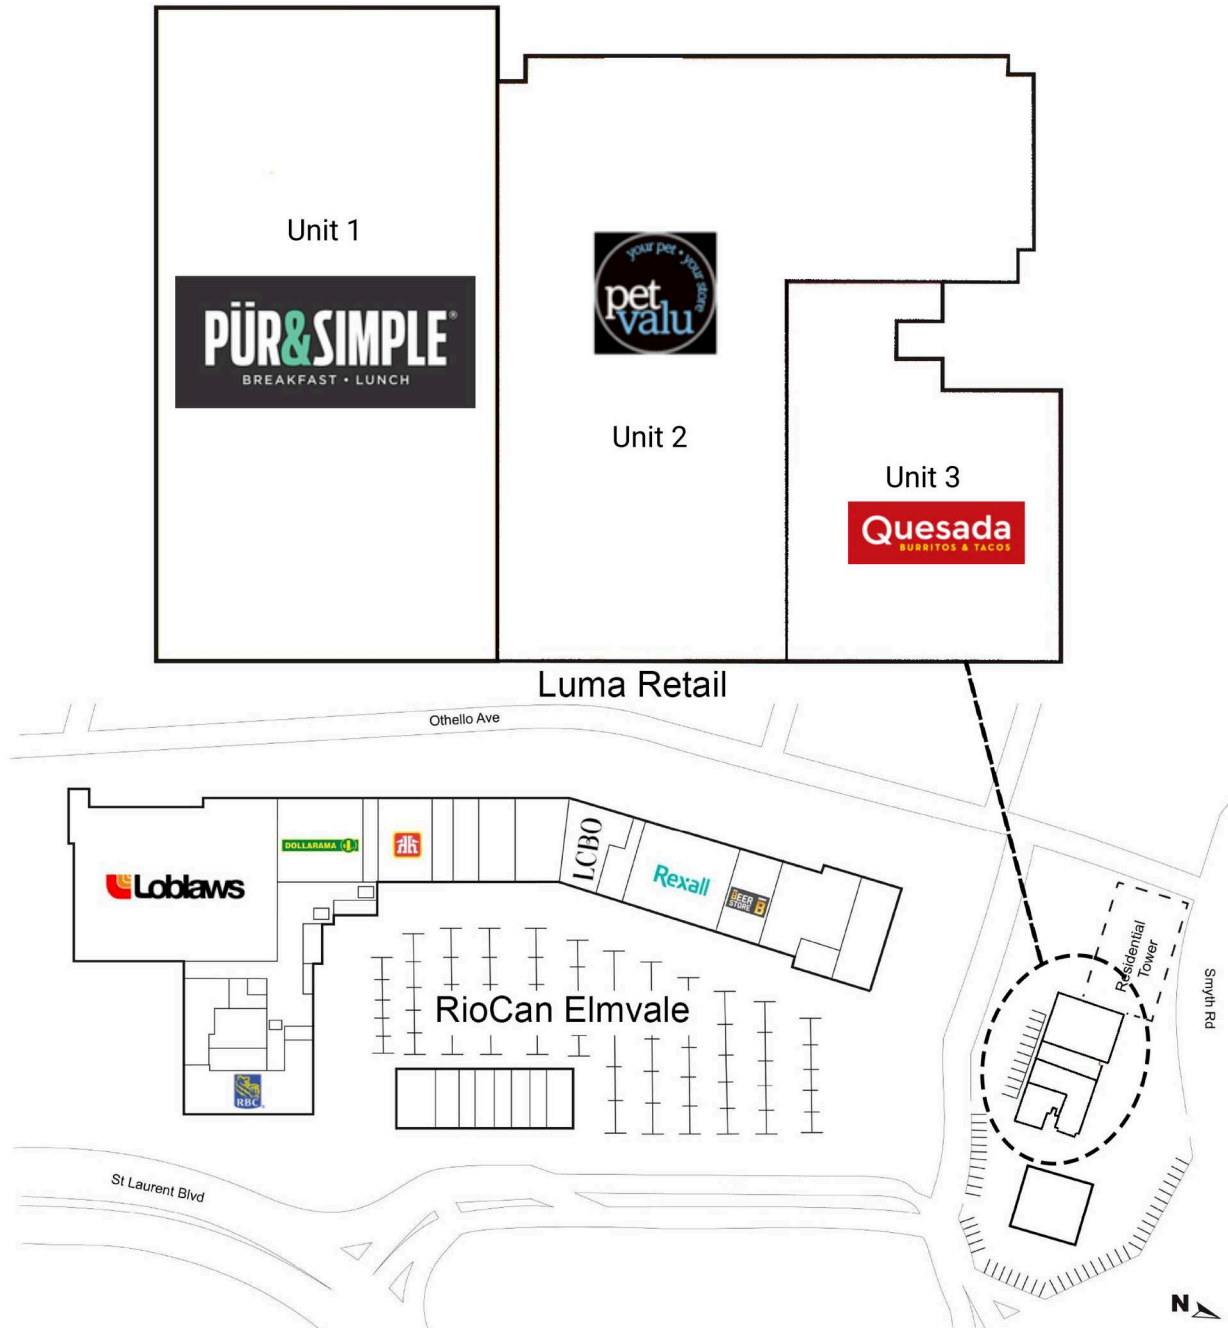

RioCan

2300 Yonge Street, Suite 500 • Toronto, ON Canada M4P1E4 • 1.800.465.2733

Demographics

Population:

10 Km **523,695**

20 Km **1,183,868**

Ménages:

10 Km **237,724**