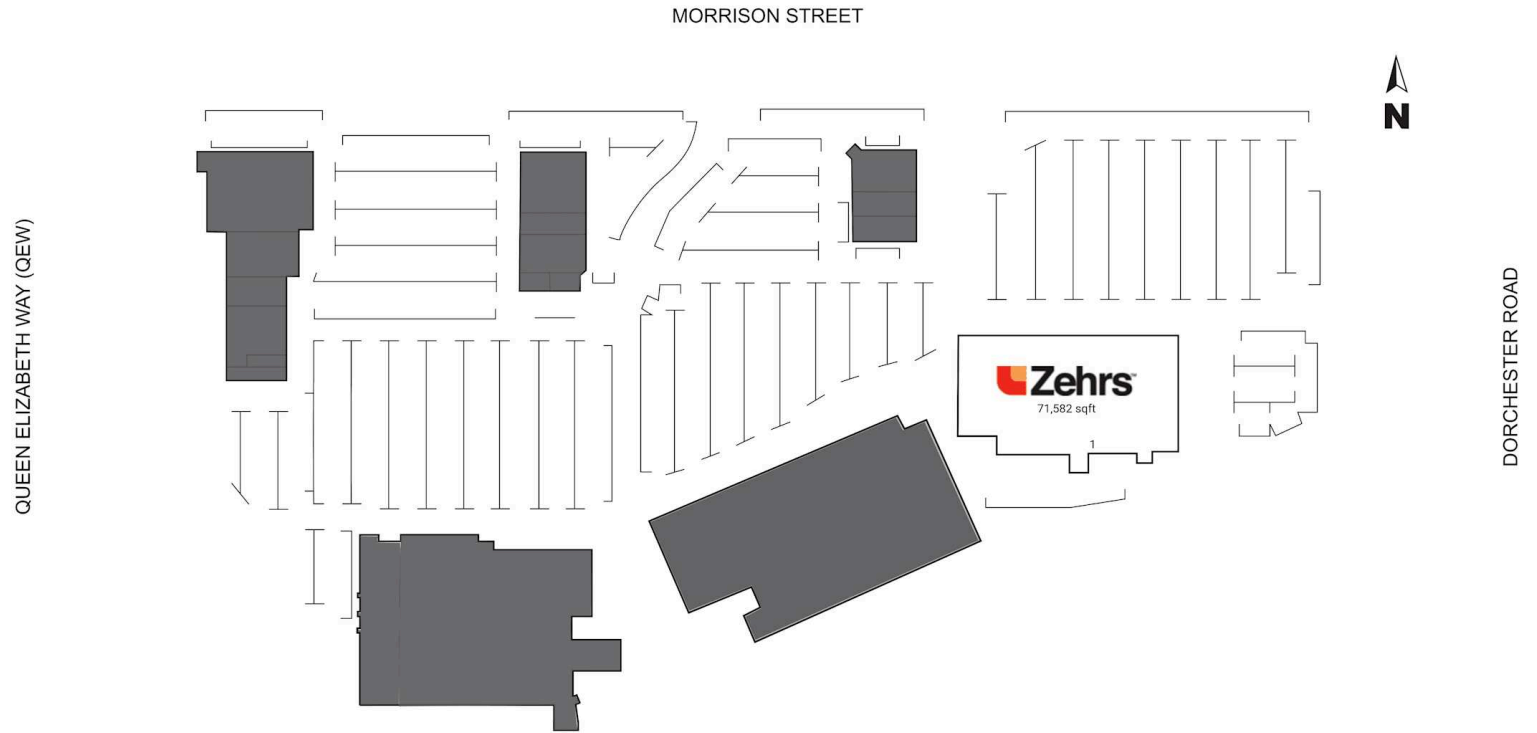

RioCan Niagara Falls, Niagara Falls, Ontario

Located at the intersection of Morrison Street & Dorchester Road in Niagara Falls, this unenclosed centre offers 14 units totalling 393,739 sq. ft featuring national retailers such as Mark's Work Warehouse and Staples.

All figures are within a 10 Km radius.

Source: All demographic information is Copyright 2024 by Environics Analytics (EA).

RioCan Niagara Falls

Niagara Falls,
Ontario
7190 Morrison
Street

■ Shadow Anchor

1

Zehrs

71,582 SF