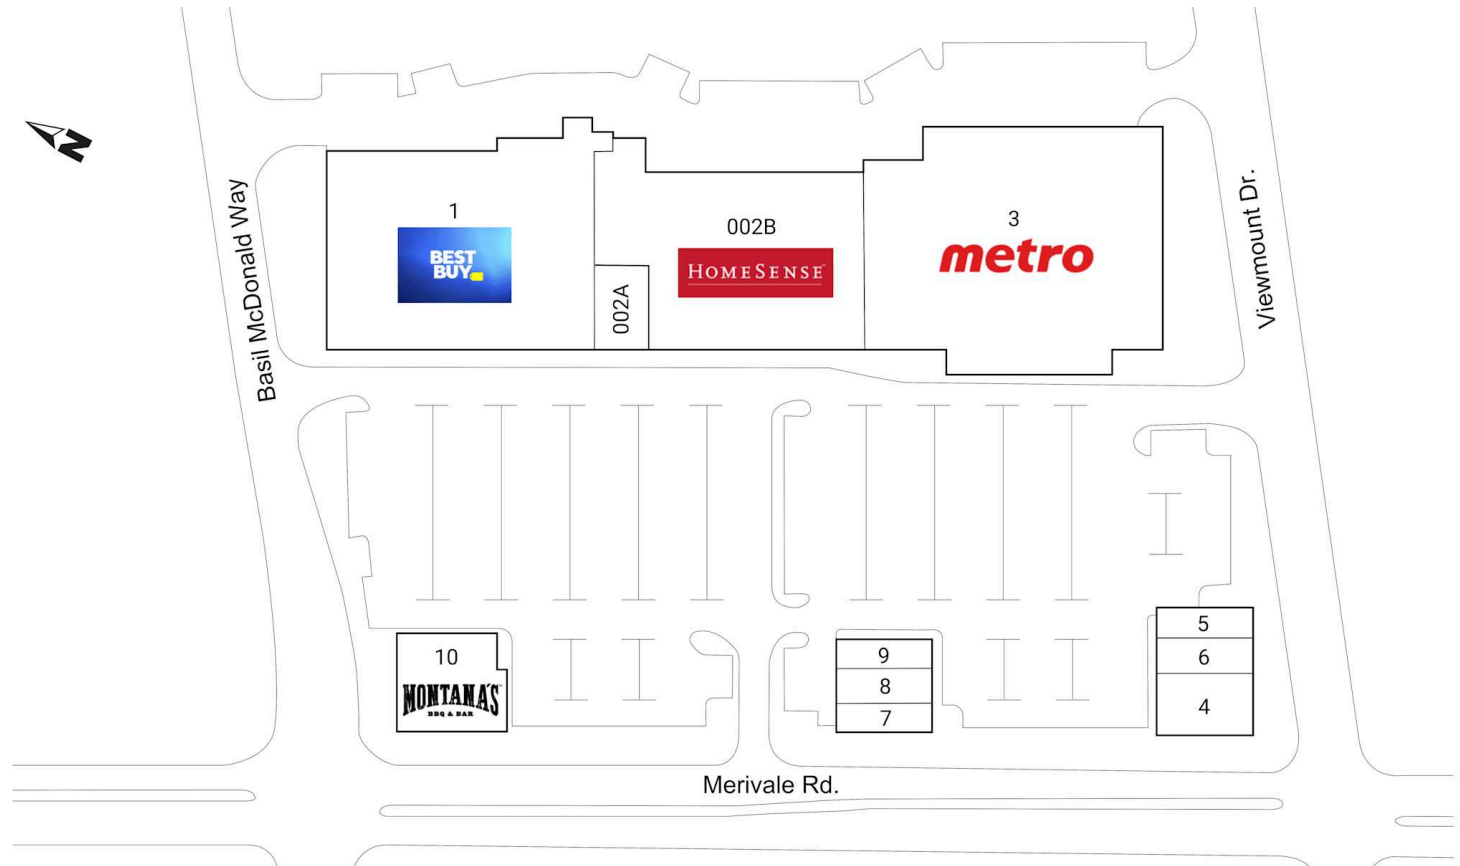

Viewmount Centre

Ottawa, Ontario
1701 Merivale Road

■ Shadow Anchor

1	Best Buy	37,076 SF	6	Magicuts	1,077 SF
002A	KARDISH HEALTH FOOD CENTRE	3,500 SF	7	Second Cup	1,572 SF
002B	HomeSense	28,604 SF	8	Burrito Dorado Mexican Grill	1,761 SF
3	Metro	40,265 SF	9	Alterna Savings	2,189 SF
4	Mr. Big & Tall	4,020 SF	10	Montana's	5,162 SF
5	EB Games	2,044 SF			