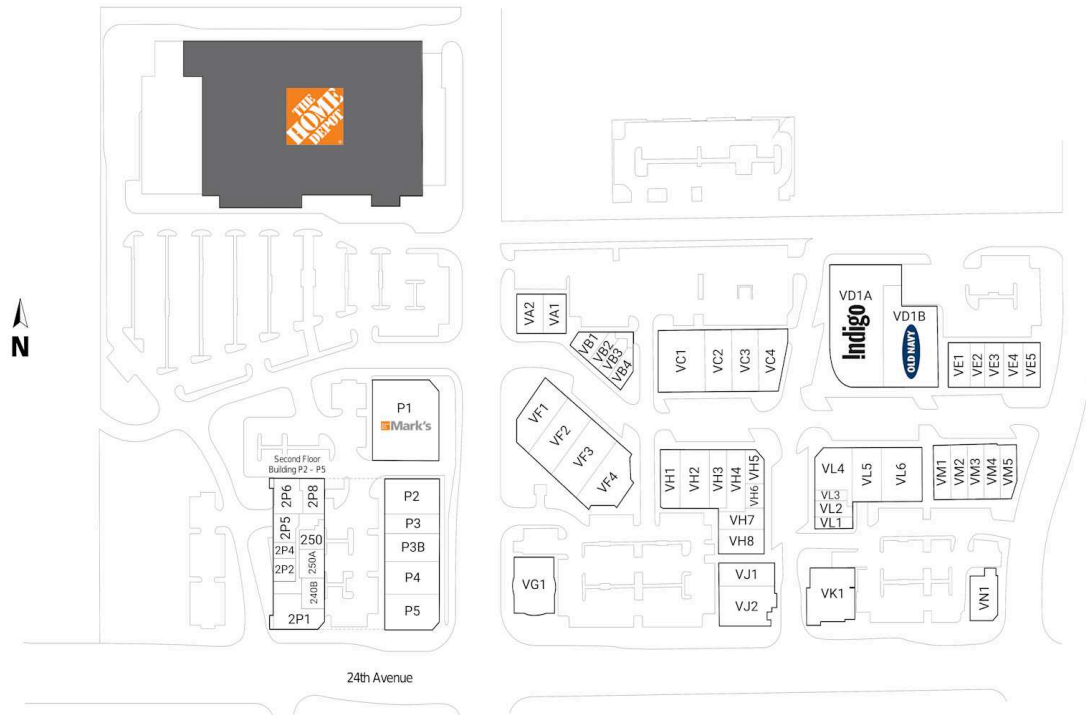

### Shadow Anchor

P1	Mark's	14,044 SF	VB4	Little Leaf Baby	1,590 SF	VF4	Eddie Bauer	6,994 SF	VL2	Pistacchio	1,433 SF	2P5	Management Inc.	
P2	Scotiabank	5,000 SF	VC1	Skechers	7,822 SF	VG1	Coast Capital Savings Federal Credit	5,504 SF	VL3	Bell	933 SF	2P6	Physiolife	2,043 SF
P3	Benjamin Moore	2,300 SF	VC2	La Vie En Rose	3,975 SF	VH1	Chatters	3,075 SF	VL4	Garage Clothing Co.	4,073 SF	2P8	Viva Orthodontics	2,968 SF
P3B	Ozikizler Restaurant and Pulse Cafe	4,150 SF	VC3	Turner Geox	3,912 SF	VH2	RW & Co.	4,503 SF	VL5	Available	4,141 SF	240B	GolfTec	2,556 SF
P4	Zenterra Presentation Centre	3,643 SF	VC4	Melanie Lyne	4,347 SF	VH3	Giant White Rock	2,606 SF	VL6	Adidas	5,302 SF	250	CCS Education	2,900 SF
P5	TD	5,069 SF	VD1A	Indigo	17,912 SF	VH4	Torrid	3,036 SF	VM1	Blaze Fast Fire'd Pizza	2,500 SF	250A	Four Winds Dental	1,640 SF
SA1	The Home Depot		VD1B	Old Navy	12,497 SF	VH5	Islands Cafe	1,716 SF	VM2	Soft Moc	2,473 SF		Nurmohamed & Associates	4,500 SF
VA1	Grandview Health Group	2,335 SF	VE1	Kitchen Therapy	3,050 SF	VH6	Tom Harris Cellular	1,228 SF	VM3	Aldila Boutique	1,933 SF			
VA2	Pharmasave	2,821 SF	VE2	Cha Time	1,020 SF	VH7	Ambiente Gifts, Decor & Design	2,196 SF	VM4	Safe Sweat	2,744 SF			
VB1	Iris - Optometrists & Opticians	1,824 SF	VE3	Barre Fitness	2,391 SF	VH8	Spinhouse Cycling Studio	3,057 SF	VM5	De Dutch Pannekoek House	1,698 SF			
VB2	Nail Studio	1,198 SF	VE4	Coastal Riders	2,593 SF	VJ1	Liquor Store	3,202 SF	VN1	Tim Hortons	2,796 SF			
VB3	Tommy Gun's Original Barbershop	1,440 SF	VE5	Kin Thai Kitchen+Bar	1,836 SF	VJ2	S+L Kitchen & Bar	4,646 SF	2P1	Soma MD Advanced Medical Aesthetics	3,640 SF			
			VF1	Sal Y Limon Mexican Cuisine	4,074 SF	VK1	EARLS	5,158 SF	2P2	Grandview Health Group	1,559 SF			
			VF2	Sephora	4,115 SF	VL1	Crush Clothing	1,256 SF	2P4	Westgroup Financial	1,133 SF			
			VF3	Laura	6,669 SF									