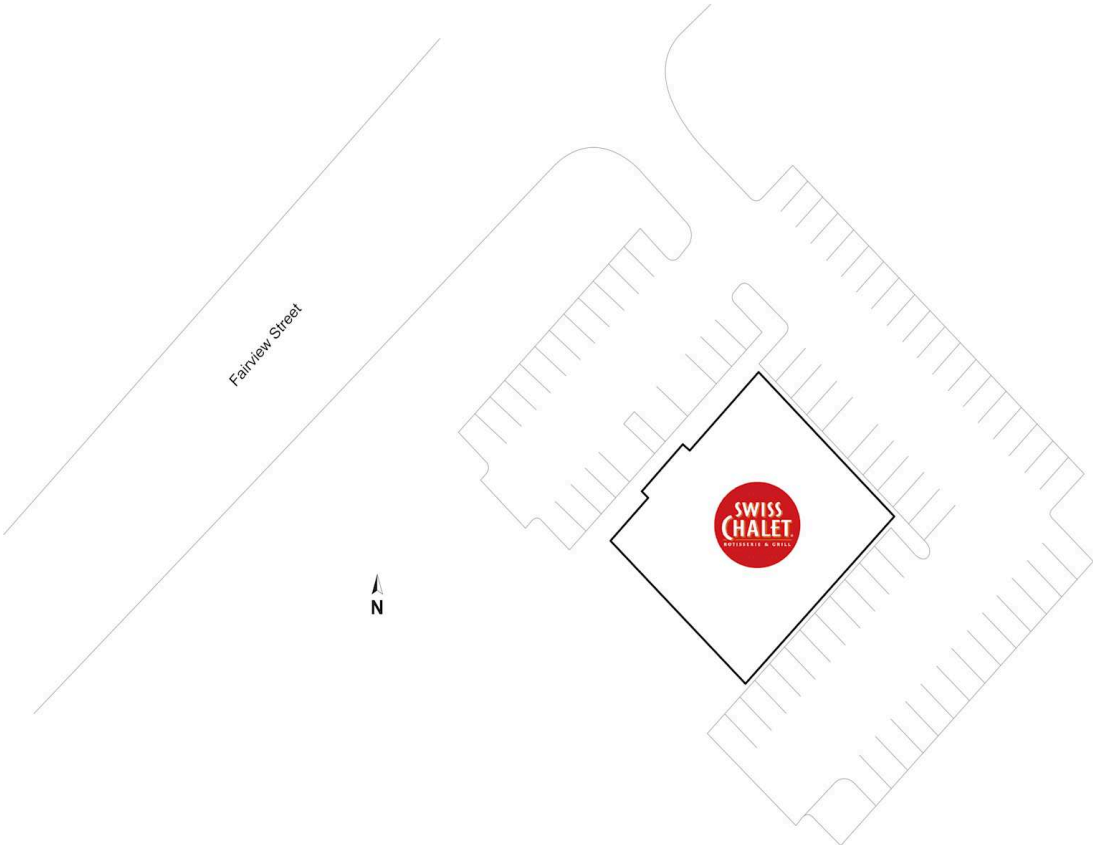

**2422
Fairview
Street**

Burlington, Ontario
2422 Fairview
Street

Shadow Anchor

1 Swiss Chalet

6,221 SF