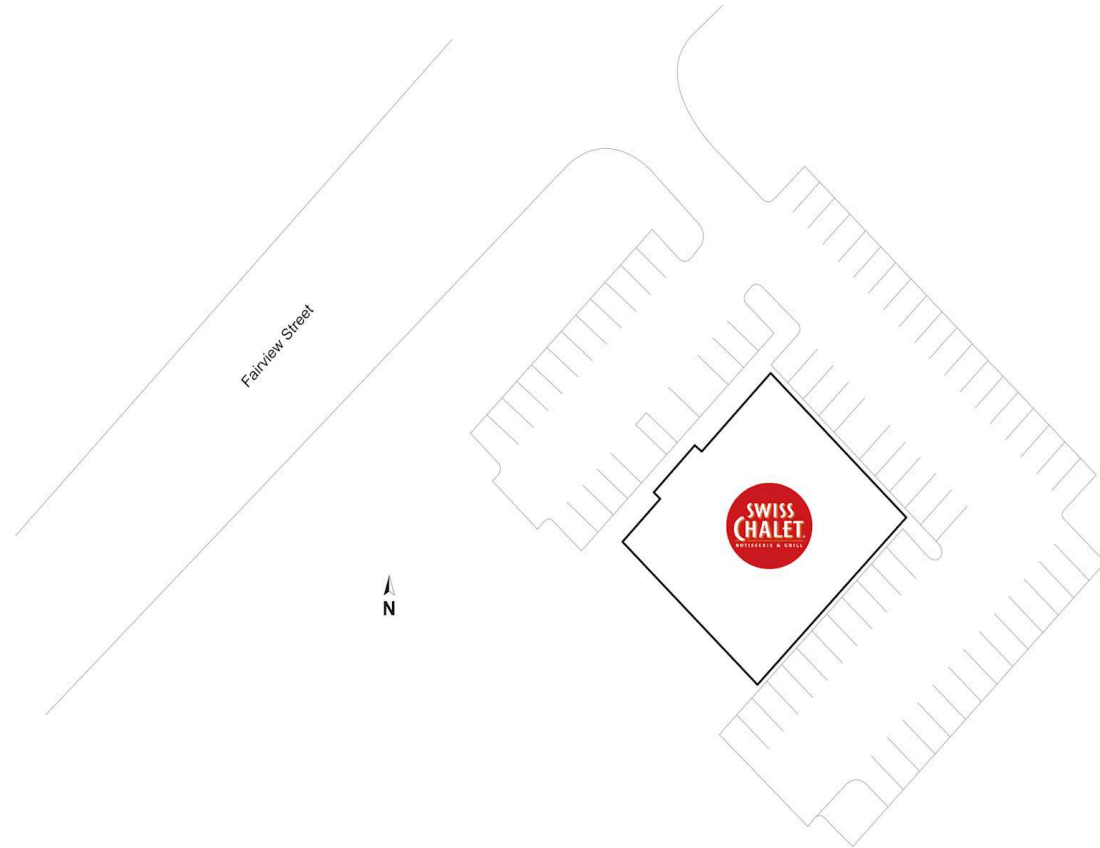

2422 Fairview Street

Burlington, Ontario
2422 Fairview Street

Howard Werger
hwerger@riocan.com
416-843-7204

■ **Shadow Anchor**

1

Swiss Chalet

6,221 SF