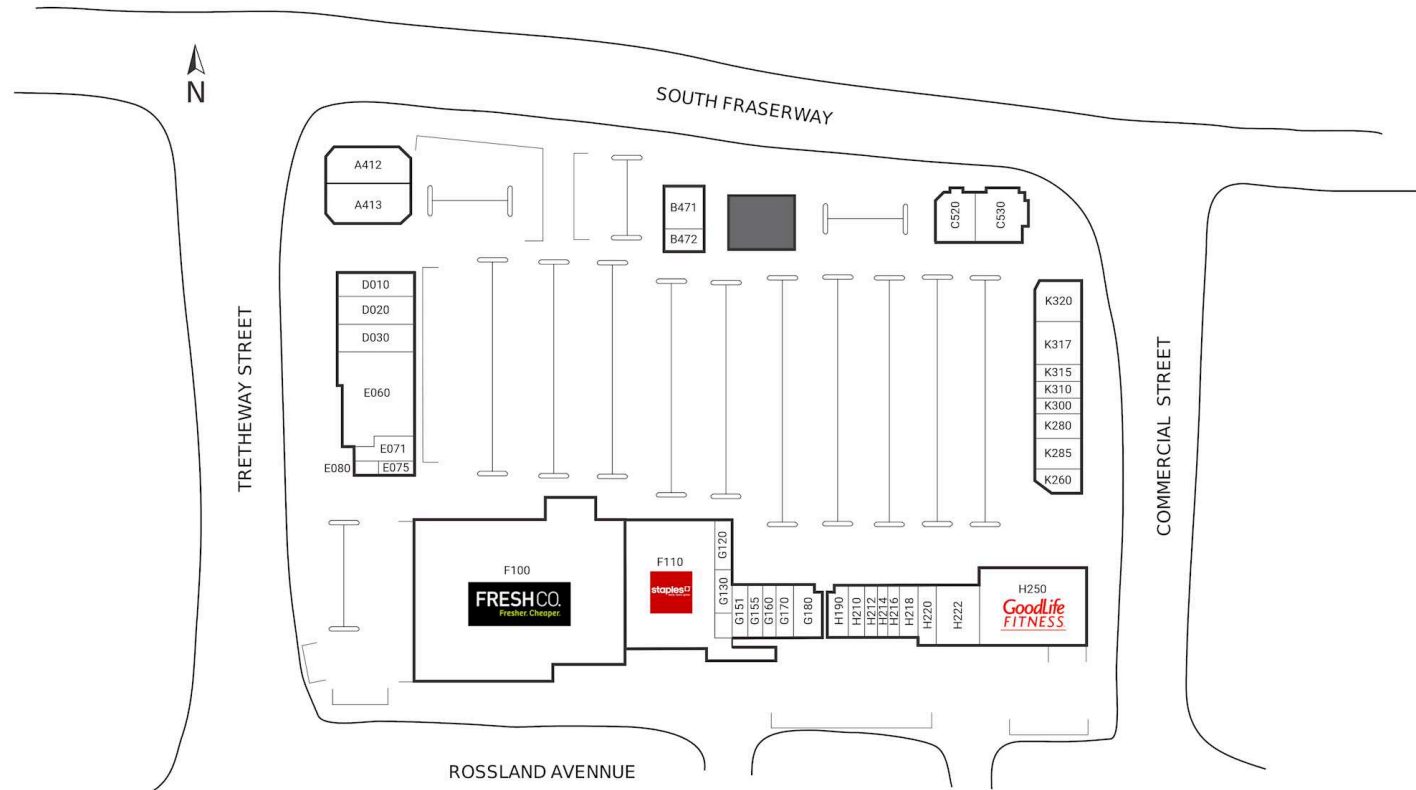

RioCan Clearbrook

Abbotsford, British
Columbia
32500 South Fraser
Way

Laura Natale
lnatale@riocan.com
403-604-2946

■ **Shadow Anchor**

A412	RBC Royal Bank	5,354 SF	F100	FreshCo.	55,724 SF	H216	Reflex Supplements	1,102 SF
A413	Sherwin-Williams	4,490 SF	F110	Staples	24,688 SF	H218	STREATS, ABBOTSFORD KITCHEN	1,629 SF
B471	Mastermind Toys	5,035 SF	G120	Quizno's	1,108 SF	H220	Chopped Leaf	1,789 SF
B472	Firehouse Subs	1,363 SF	G130	Nail Queens	872 SF	H222	Easyhome	4,277 SF
C520	A&W	3,288 SF	G151	Volcanic Vapour	1,100 SF	H250	GoodLife Fitness	26,489 SF
C530	Boston Pizza	4,025 SF	G155	Elegance Barber	1,066 SF	K260	Sui Sha Ya	1,648 SF
D010	Suzanne's	2,388 SF	G160	Central Valley Insurance Services Ltd.	1,610 SF	K280	Available	1,136 SF
D020	Bosley's By Pet Valu	3,157 SF	G170	Dr. Bill Chu - Dentist	1,069 SF	K285	H&R Block	2,053 SF
D030	Canada Post	4,406 SF	G180	National Access Cannabis	1,615 SF	K300	Pita Pit	1,232 SF
E060	BC Liquor Store	10,103 SF	H190	CHUTNEY'S INDIAN GRILL	1,441 SF	K310	Available	1,019 SF
E071	Wok Box	1,607 SF	H210	Donair Affair	1,079 SF	K315	Sally Beauty Supply	1,735 SF
E075	Sushi Nine 117	655 SF	H212	Reel Wrapps	1,082 SF	K317	Available	3,105 SF
E080	Pureway Hair Salon	524 SF	H214	Donair Affair	1,079 SF	K320	Chipotle Mexican Grill	2,500 SF