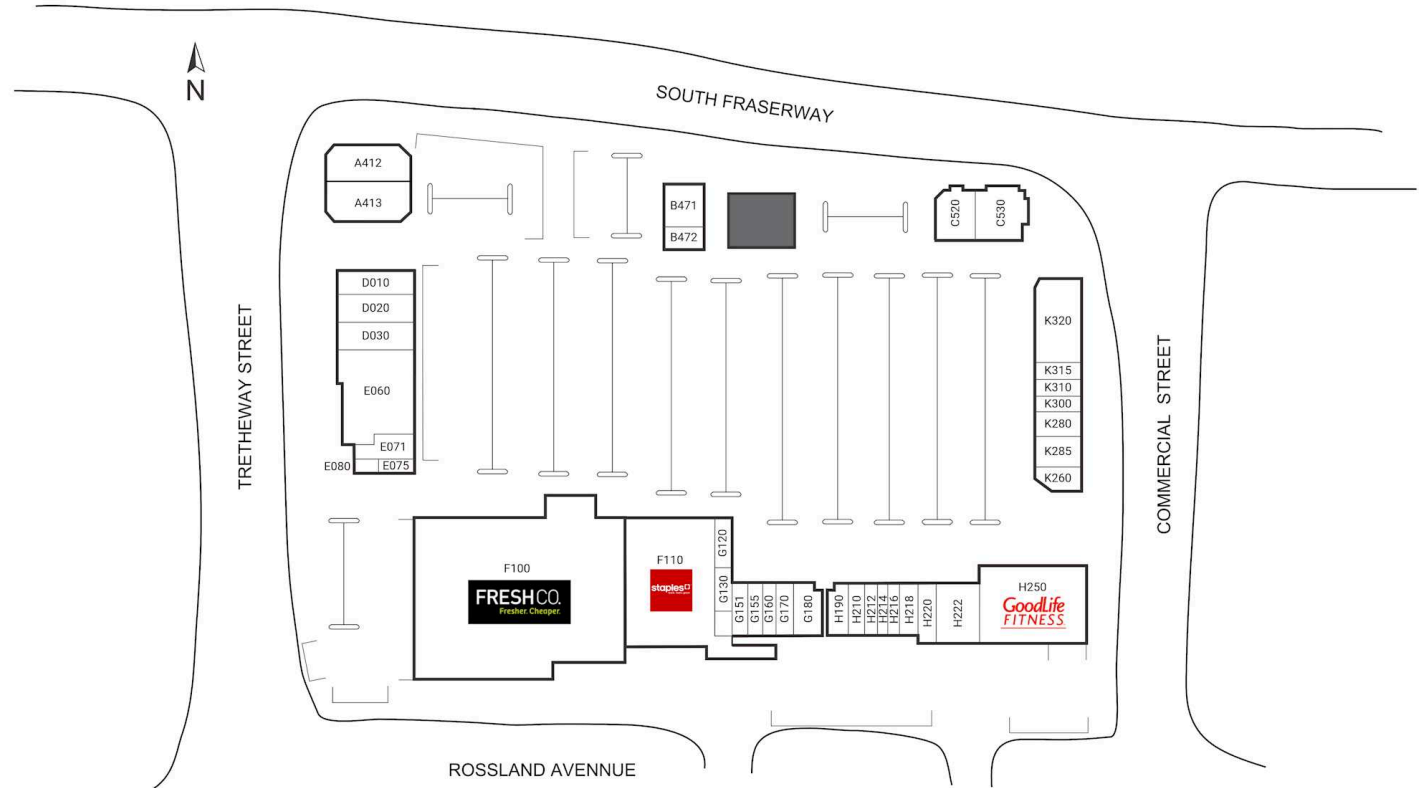

RioCan Clearbrook

Abbotsford, British
Columbia
32500 South Fraser
Way

Laura Natale
lnatale@riocan.com
403-444-2861

■ **Shadow Anchor**

A412	RBC Royal Bank	5,354 SF	F110	Staples	24,688 SF	H218	STREATS, ABBOTSFORD	1,629 SF
A413	Sherwin-Williams	4,490 SF	G120	Quizno's	1,108 SF	H220	KITCHEN	1,789 SF
B471	Mastermind Toys	5,035 SF	G130	Nail Queens	872 SF	H222	Chopped Leaf	4,277 SF
B472	Firehouse Subs	1,363 SF	G151	Volcanic Vapour	1,100 SF	H250	Easyhome	26,489 SF
C520	A&W	3,288 SF	G155	Elegance Barber	1,066 SF	K260	GoodLife Fitness	1,648 SF
C530	Boston Pizza	4,025 SF	G160	Central Valley Insurance	1,610 SF	K280	Sui Sha Ya	1,136 SF
D010	Suzanne's	2,388 SF	G170	Services Ltd.	1,069 SF	K285	Maritime Travel	2,053 SF
D020	Bosley's By Pet Valu	3,157 SF	G180	Dr. Bill Chu - Dentist	1,615 SF	K300	H&R Block	1,232 SF
D030	Canada Post	4,406 SF	H190	National Access Cannabis	1,441 SF	K310	Pita Pit	1,019 SF
E060	BC Liquor Store	10,103 SF	H210	CHUTNEY'S INDIAN GRILL	1,079 SF	K315	Magicuts	1,735 SF
E071	Wok Box	1,607 SF	H212	Donair Affair	1,082 SF	K320	Sally Beauty Supply	5,515 SF
E075	Sushi Nine 117	655 SF	H214	Reel Wrapps	1,079 SF		Available	
E080	Pureway Hair Salon	524 SF	H216	Donair Affair	1,079 SF			
F100	FreshCo.	55,724 SF		Reflex Supplements	1,102 SF			