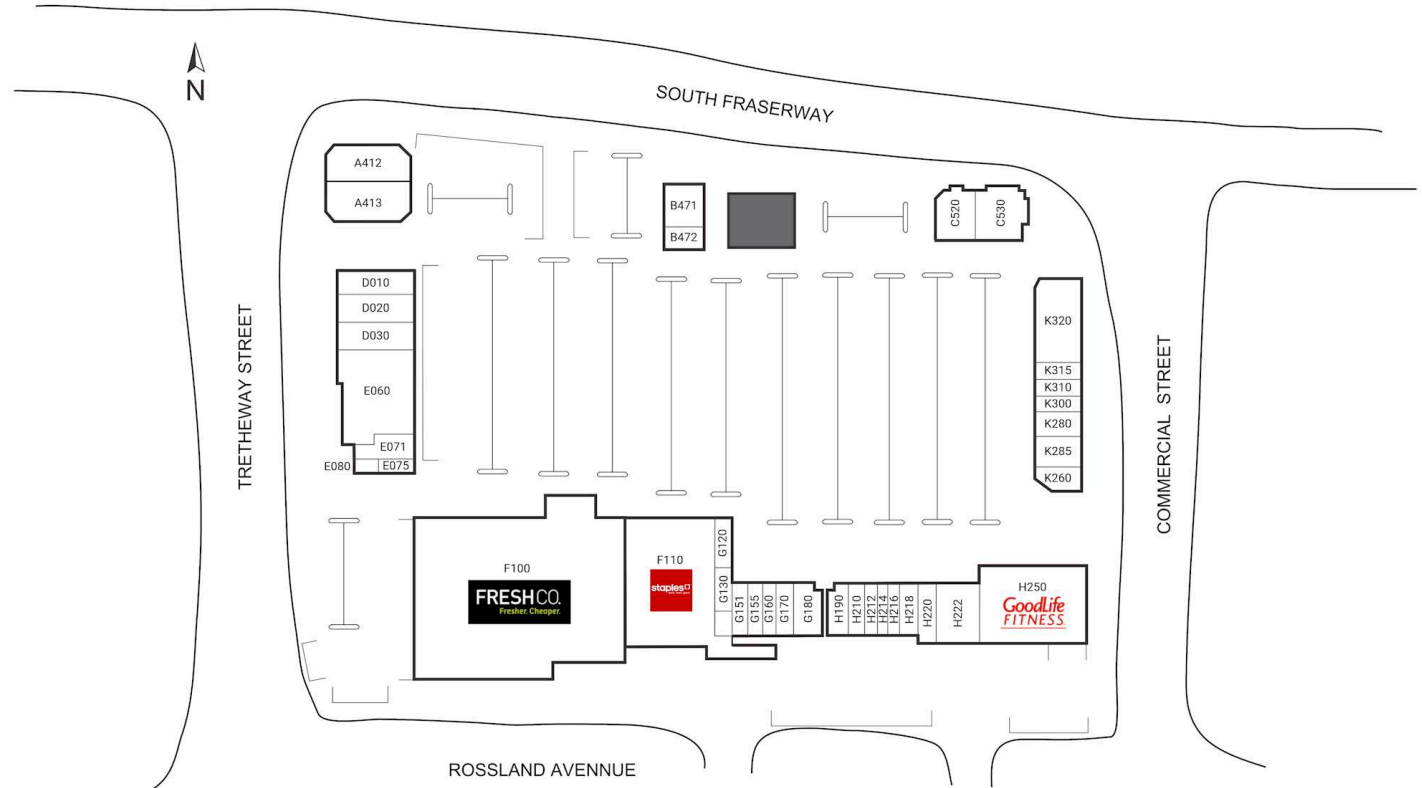

RioCan Clearbrook

Abbotsford, British
Columbia
32500 South Fraser
Way

■ **Shadow Anchor**

A412	RBC Royal Bank	5,354 SF	F110	Staples	24,688 SF	H218	STREATS, ABBOTSFORD	1,629 SF
A413	Sherwin-Williams	4,490 SF	G120	Quizno's	1,108 SF	H220	KITCHEN	1,789 SF
B471	Mastermind Toys	5,035 SF	G130	Nail Queens	872 SF	H222	Chopped Leaf	4,277 SF
B472	Firehouse Subs	1,363 SF	G151	Volcanic Vapour	1,100 SF	H250	Easyhome	26,489 SF
C520	A&W	3,288 SF	G155	Elegance Barber	1,066 SF	K260	GoodLife Fitness	1,648 SF
C530	Boston Pizza	4,025 SF	G160	Central Valley Insurance	1,610 SF	K280	Sui Sha Ya	1,136 SF
D010	Suzanne's	2,388 SF	G170	Services Ltd.	1,069 SF	K285	Maritime Travel	2,053 SF
D020	Bosley's By Pet Valu	3,157 SF	G180	Dr. Bill Chu - Dentist	1,615 SF	K300	H&R Block	1,232 SF
D030	Canada Post	4,406 SF	H190	National Access Cannabis	1,441 SF	K310	Pita Pit	1,019 SF
E060	BC Liquor Store	10,103 SF	H210	CHUTNEY'S INDIAN GRILL	1,079 SF	K315	Magicuts	1,735 SF
E071	Wok Box	1,607 SF	H212	Donair Affair	1,082 SF	K320	Sally Beauty Supply	5,515 SF
E075	Sushi Nine 117	655 SF	H214	Reel Wrapps	1,079 SF		Available	
E080	Pureway Hair Salon	524 SF	H216	Donair Affair	1,102 SF			
F100	FreshCo.	55,724 SF		Reflex Supplements				