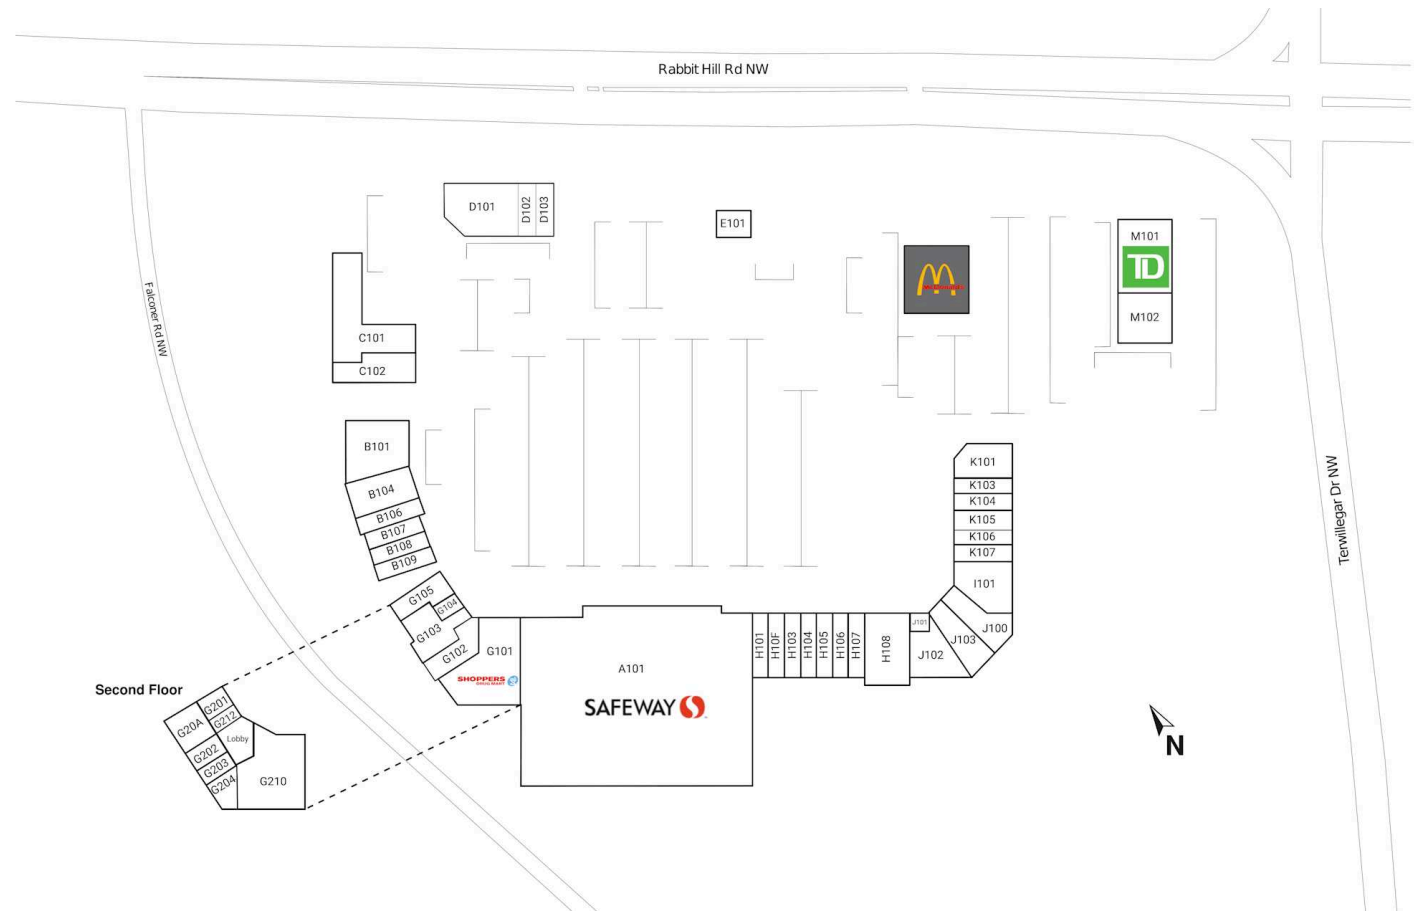

# Site Plan

### Shadow Anchor

A101	Safeway	50,763 SF	G101	Shoppers Drug Mart	7,634 SF	G210	Dr. Henry Pon	5,302 SF	J102	Riverbend Montessori Child Development	2,782 SF
B101	CIBC	3,931 SF	G102	Desjardins	1,339 SF	G212	Available	606 SF	J103	Riverbend Registry Services	2,059 SF
B104	Dynalifedx	3,593 SF	G103	Soul To Sole Message and Wellness Studio	2,068 SF	H101	Snore MD	1,251 SF	K101	Oliveto Trattoria	2,230 SF
B106	Monarch Barbershop	642 SF	G104	Available	332 SF	H103	Riverbend Cleaners	1,250 SF	K103	Saigon Cuisine	1,324 SF
B107	Q Nails	959 SF	G105	Dr. Todd Berg	1,401 SF	H104	Great Clips	1,185 SF	K104	Pizza Box	980 SF
B108	Maxim Hair & Body	1,150 SF	G106	Living Sounds Hearing Centre	1,127 SF	H105	Riverbend Art & Frame	1,337 SF	K105	Booster Juice	1,144 SF
B109	Curry Corner	1,160 SF	G201	Available	383 SF	H106	Nova Cannabis	1,280 SF	K106	Princess Lingerie Boutique	1,151 SF
C101	Fountain Tire	5,459 SF	G202	Legislative Assembly Office	581 SF	H107	Benjamin Moore	1,243 SF	K107	Vape Inn Cigar & Smokes	1,155 SF
C102	Pet Planet	2,375 SF	G203	Riverbend Psychology & Wellness	1,244 SF	H108	Cranky's Bike Shop	4,033 SF	M101	TD	5,483 SF
D101	Liquor Depot	4,478 SF	G204	Available	383 SF	H10F	Musicworks Canada	1,270 SF	M102	Orangetheory Fitness	2,594 SF
D102	Wok N' Go	1,072 SF	G20A	Legislative Assembly Office	581 SF	I101	Innovation Physical Therapy	2,795 SF			
D103	Subway	1,092 SF		Riverbend Psychology & Wellness	1,244 SF	J100	Goodwill	2,224 SF			
E101	Shell	1 SF		Brokerteam Insurance	1,185 SF	J101	Bunches Flowers	700 SF			