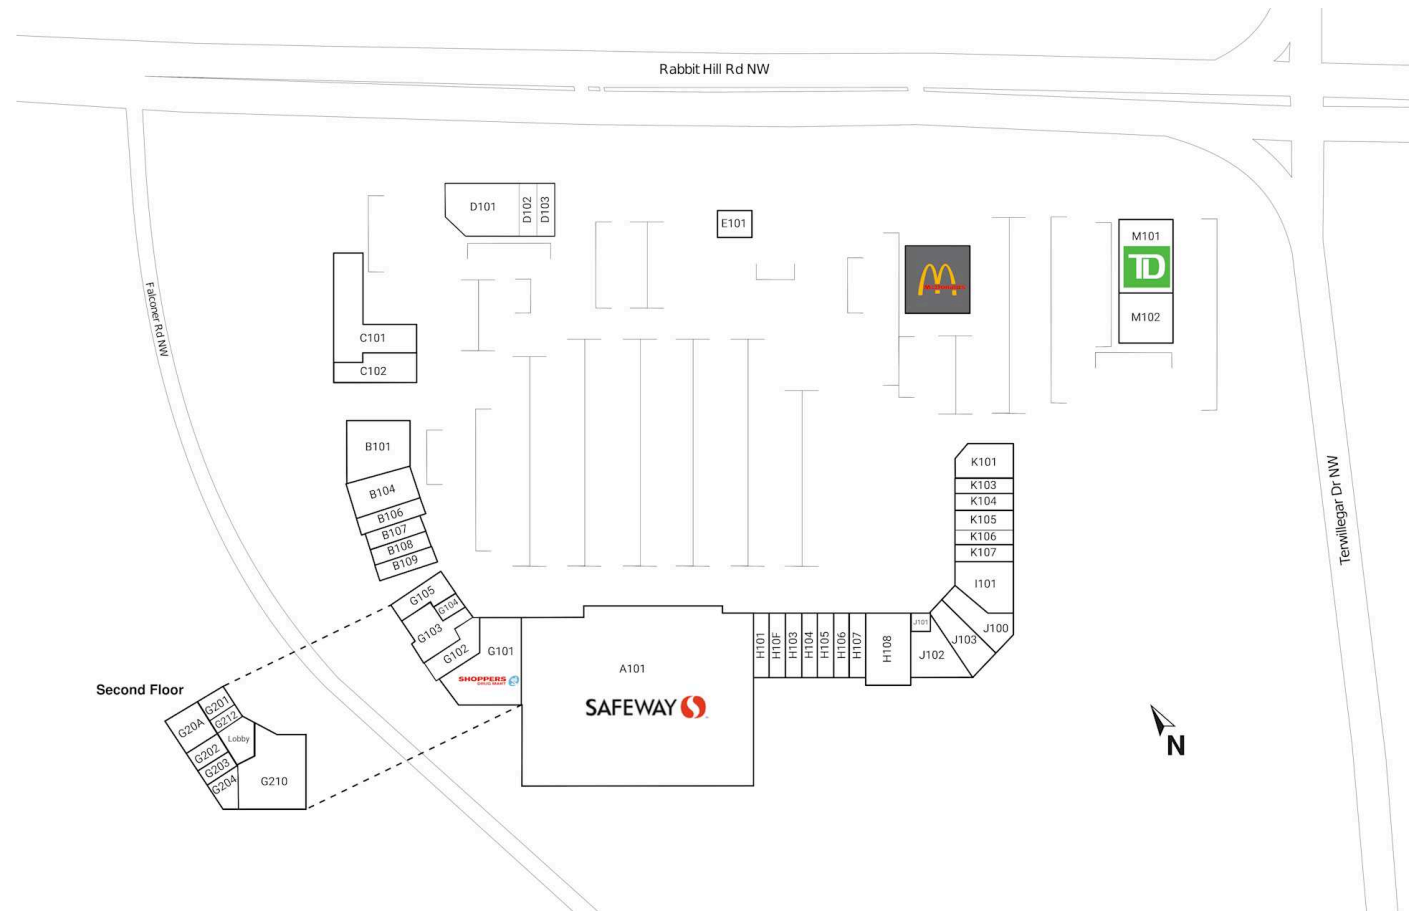

RioCan Riverbend

Edmonton, Alberta
Terwillegar Dr And
Rabbit Hill Rd Sw

Shadow Anchor

A101	Safeway	50,763 SF	G102	Desjardins	1,339 SF	G212	Riverbend Therapeutic Massage	606 SF	J102	Riverbend Montessori Child Development	2,782 SF
B101	CIBC	3,931 SF	G103	Soul To Sole Message and Wellness Studio	2,068 SF	H101	Snore MD	1,251 SF	J103	Riverbend Registry Services	2,059 SF
B104	Dynalifedx	3,593 SF	G104	Available	332 SF	H103	Riverbend Cleaners	1,250 SF	K101	Oliveto Trattoria	2,230 SF
B106	Monarch Barbershop	642 SF	G105	Dr. Todd Berg	1,401 SF	H104	Great Clips	1,185 SF	K103	Saigon Cuisine	1,324 SF
B107	Q Nails	959 SF	G201	Living Sounds Hearing Centre	1,127 SF	H105	Riverbend Art & Frame	1,337 SF	K104	Pizza Box	980 SF
B108	Maxim Hair & Body	1,150 SF	G202	Riverbend Therapeutic Massage	383 SF	H106	Nova Cannabis	1,280 SF	K105	Booster Juice	1,144 SF
B109	Curry Corner	1,160 SF	G203	Legislative Assembly Office	581 SF	H107	Benjamin Moore	1,243 SF	K106	Princess Lingerie Boutique	1,151 SF
C101	Fountain Tire	5,459 SF	G204	Riverbend Psychology & Wellness	1,244 SF	H108	Cranky's Bike Shop	4,033 SF	K107	Vape Inn Cigar & Smokes	1,155 SF
C102	Pet Planet	2,375 SF	G20A	Brokerteam Insurance	1,185 SF	H10F	Musicworks Canada	1,270 SF	M101	TD	5,483 SF
D101	Liquor Depot	4,478 SF	G210	Dr. Henry Pon	5,302 SF	I101	Innovation Physical Therapy	2,795 SF	M102	Orangetheory Fitness	2,594 SF
D102	Wok N' Go	1,072 SF				J100	Goodwill	2,224 SF			
D103	Subway	1,092 SF				J101	Bunches Flowers	700 SF			
E101	Shell	1 SF									
G101	Shoppers Drug Mart	7,634 SF									