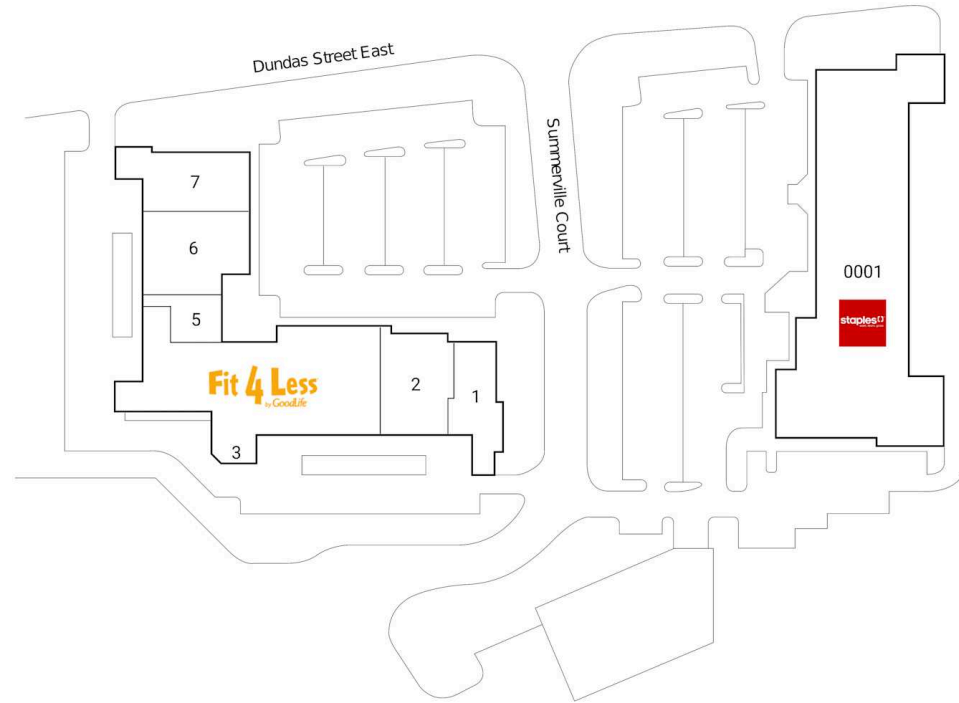

## Dundas 427 Marketplace

Mississauga, Ontario  
1970 Dundas St East

Matthew McDowell  
mmcdowell@riocan.com  
647- 502-7413

■ **Shadow Anchor**

0001	Staples	41,988 SF	5	Wise And Well Centre	2,600 SF
1	Astoria Shish Kebob House	5,251 SF	6	Aqua-Tots Swim School	7,446 SF
2	In Style Furniture	7,951 SF	7	George Richards Big & Tall	8,518 SF
3	Fit 4 Less	24,131 SF			