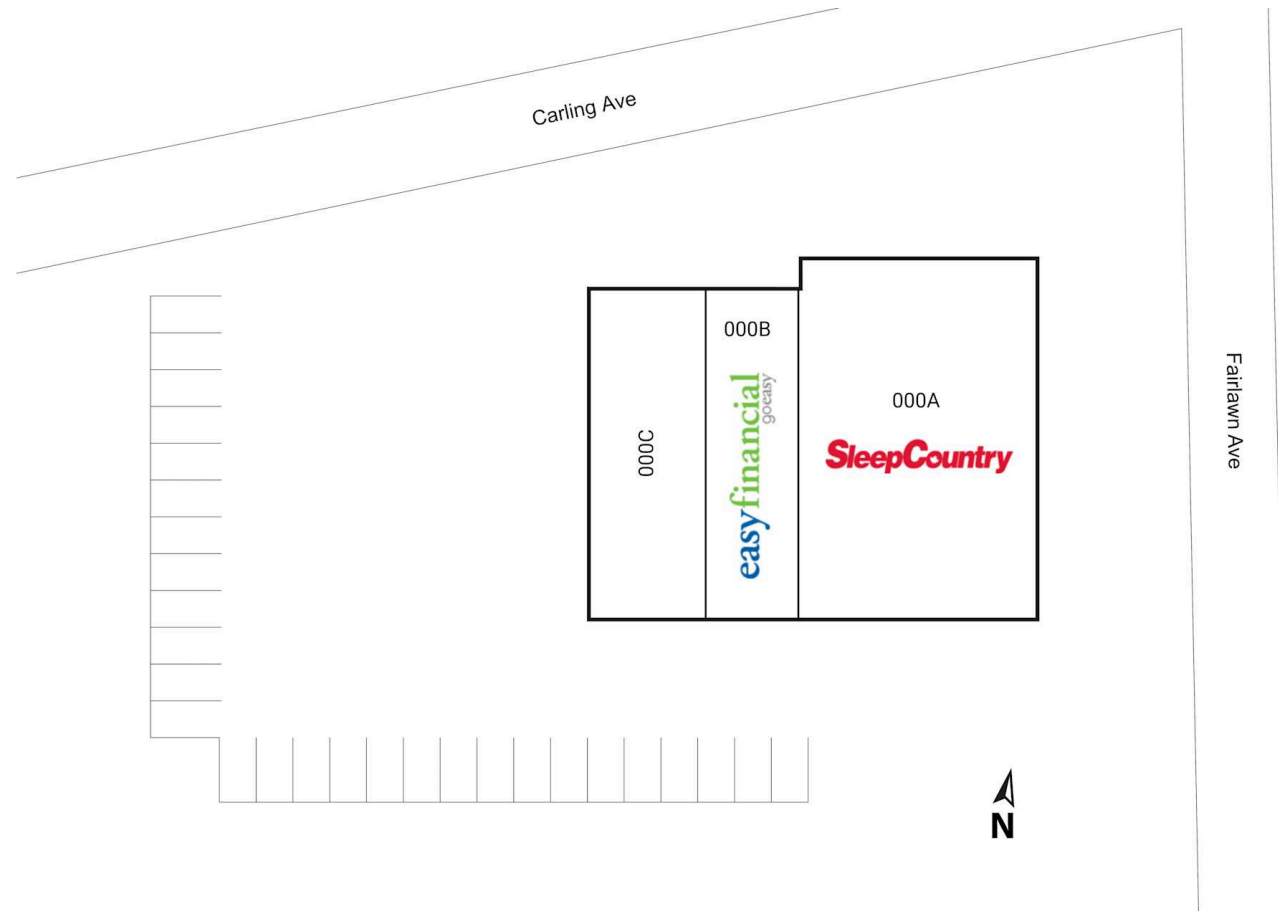

# Site Plan

## Fairlawn Plaza

Ottawa, Ontario  
2194 Carling Avenue

■ Shadow Anchor

|      |                      |          |      |                        |          |
|------|----------------------|----------|------|------------------------|----------|
| 000A | Sleep Country Canada | 5,000 SF | 000C | Fairlawn Dental Centre | 1,722 SF |
| 000B | Easy Financial       | 1,600 SF |      |                        |          |