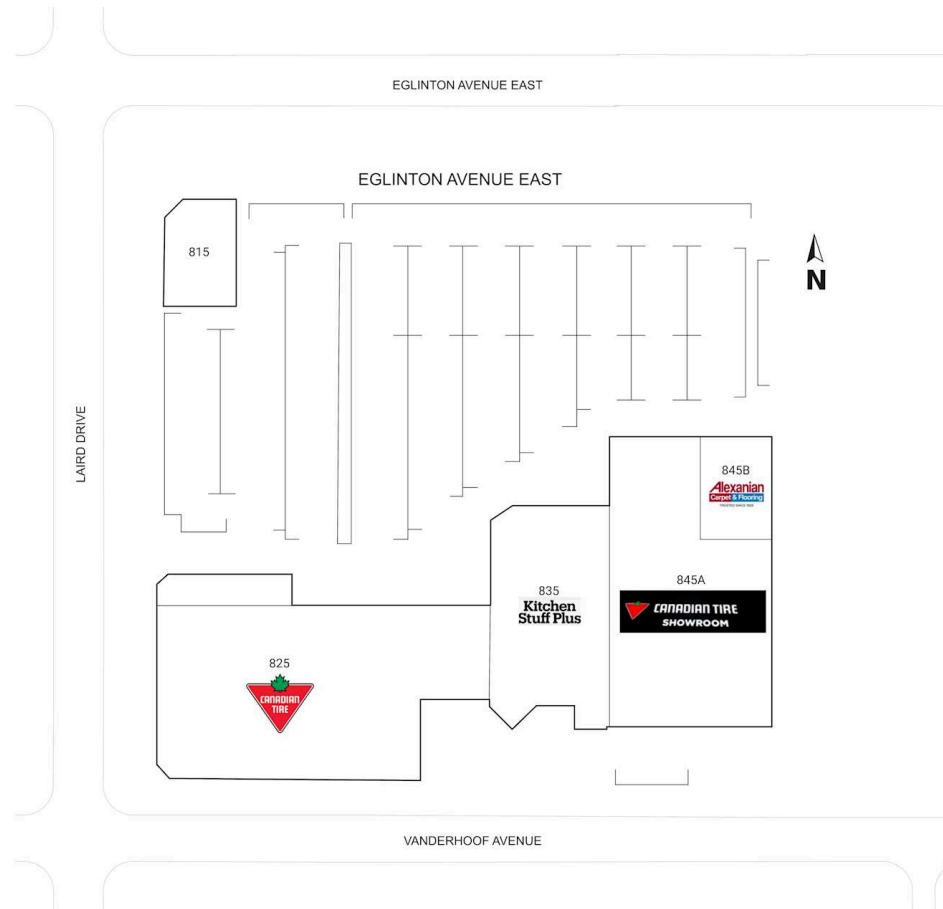

RioCan Leaside Centre

Toronto, Ontario
815-845 Eglinton
Avenue East

Ethan Yaphe
eyaphe@riocan.com
416-697-9623

■ Shadow Anchor

815	Dollarama (Coming Soon)	7,546 SF	835	Kitchen Stuff Plus	23,767 SF
825	Canadian Tire	50,230 SF	845A	Canadian Tire Showroom	38,310 SF
825A	Canadian Tire	6,067 SF	845B	Alexanian	7,115 SF