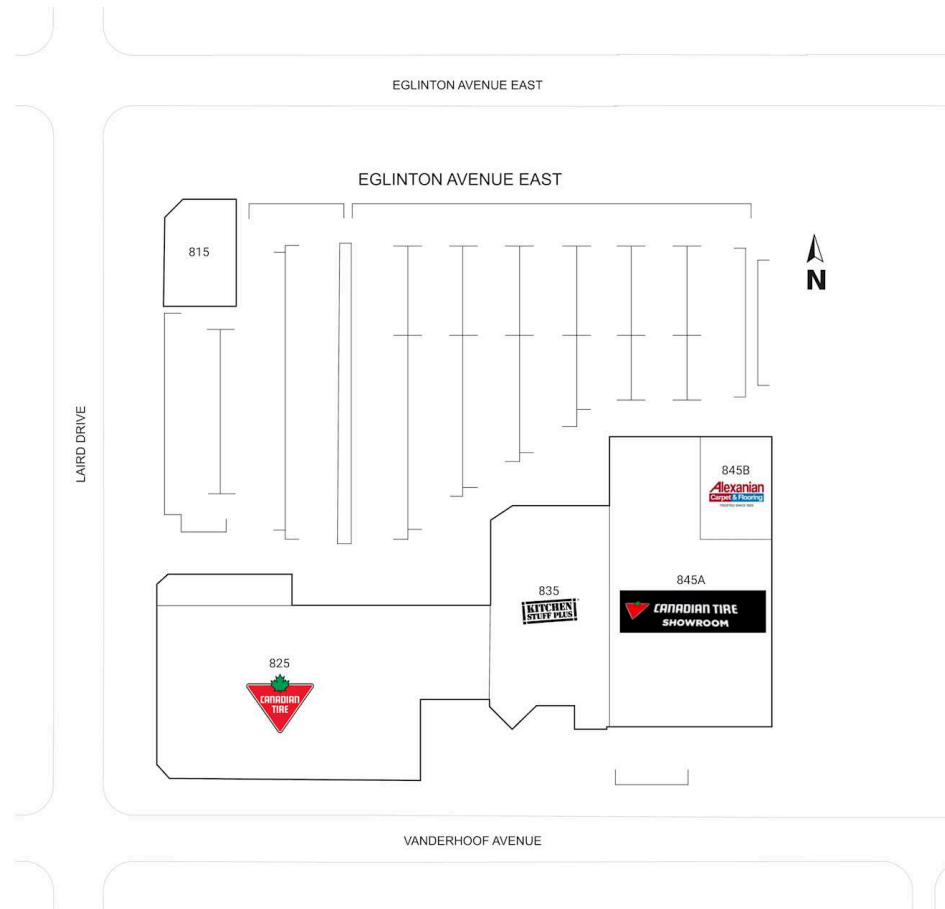

Site Plan

RioCan Leaside Centre

Toronto, Ontario
815-845 Eglinton
Avenue East

■ **Shadow Anchor**

815	Viva Retirement Sales Centre	7,546 SF	835	Kitchen Stuff Plus	23,767 SF
825	Canadian Tire	50,230 SF	845A	Canadian Tire Showroom	38,310 SF
825A	Canadian Tire	6,067 SF	845B	Alexanian	7,115 SF