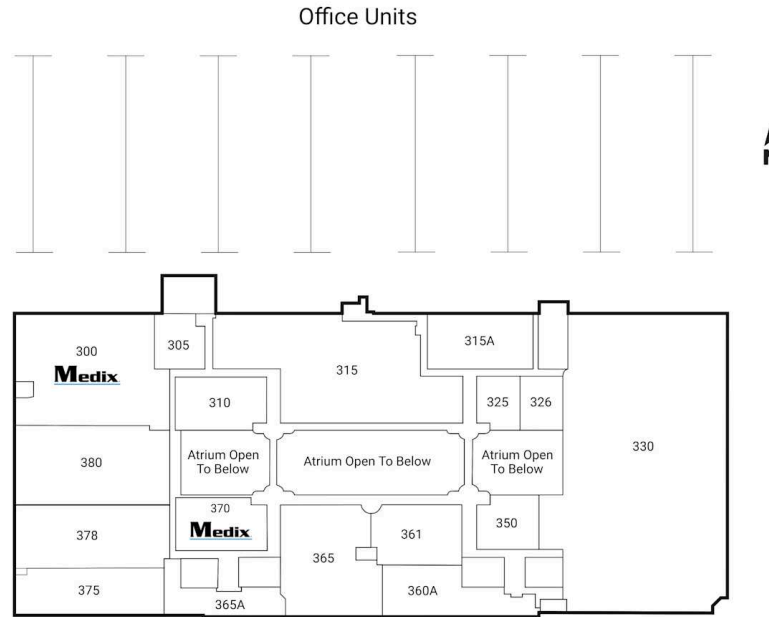

Lawrence Allen Centre

Toronto, Ontario
700 Lawrence
Avenue West
Lawrence Ave &
Allen Express Way

Bryan Kolle
BKolle@riocan.com
416-866-8401

Shadow Anchor

Lawrence Ave W

300	Medix	14,538 SF	360A	Toronto Immune and Digestive Health	6,339 SF
305	Medix	1,443 SF	361	RioCan Management Office	4,307 SF
310	VHA Home Healthcare	4,424 SF	365	RioCan Management Office	8,659 SF
315	RioCan Management Office	16,180 SF	365A	LLA Architecture +	2,503 SF
315A	Available	5,357 SF	370	Medix	4,331 SF
325	The Oaks Revitalization Association	2,413 SF	375	Byron Equities	8,175 SF
326	CMHA	2,059 SF	378	Available	8,325 SF
330	City of Toronto	43,681 SF	380	NPower Canada	11,006 SF
350	The Oaks Revitalization Association	2,608 SF