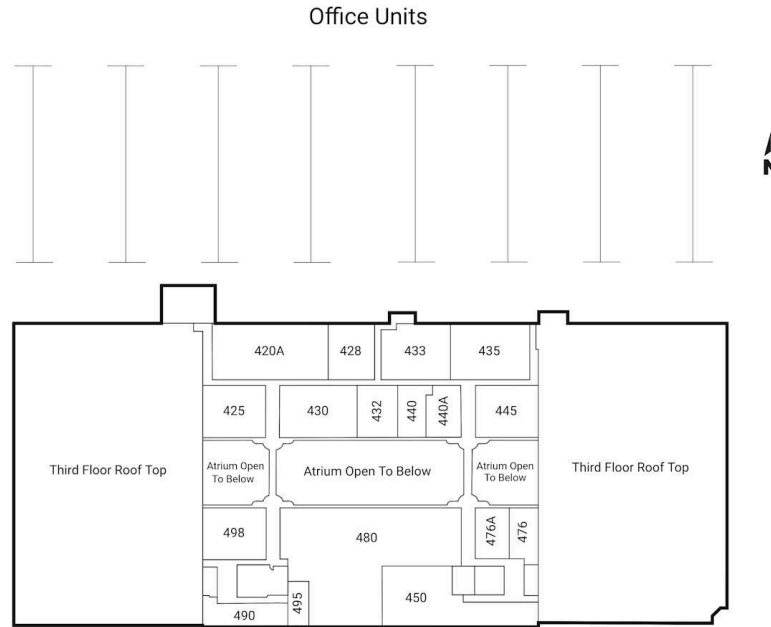

Lawrence Allen Centre

Toronto, Ontario
700 Lawrence
Avenue West
Lawrence Ave &
Allen Express Way

Bryan Kolle
BKolle@riocan.com
416-866-8401

Shadow Anchor

Lawrence Ave W

420A	Available	3,929 SF	445	RioCan Management Office	2,575 SF
425	Reconnect Community Health Services	3,145 SF	450	Canadian Beauty College	6,615 SF
428	Ontario Conservatory of Music	1,740 SF	476	Lawyers	1,882 SF
430	Career Foundation	2,899 SF	476A	Behaviour Matters	1,319 SF
432	LA Clinic & Wellness Corporation	2,020 SF	480	CMHA	13,044 SF
433	Toronto School Traditional Chinese Med	3,724 SF	490	Tax to Go	1,890 SF
435	Career Foundation	3,924 SF	495	Dr. Gili Adler Nevo	950 SF
440	Unison Health and Community Services	2,198 SF	498	Stu View Overseas	3,127 SF
440A	Career Foundation	1,374 SF