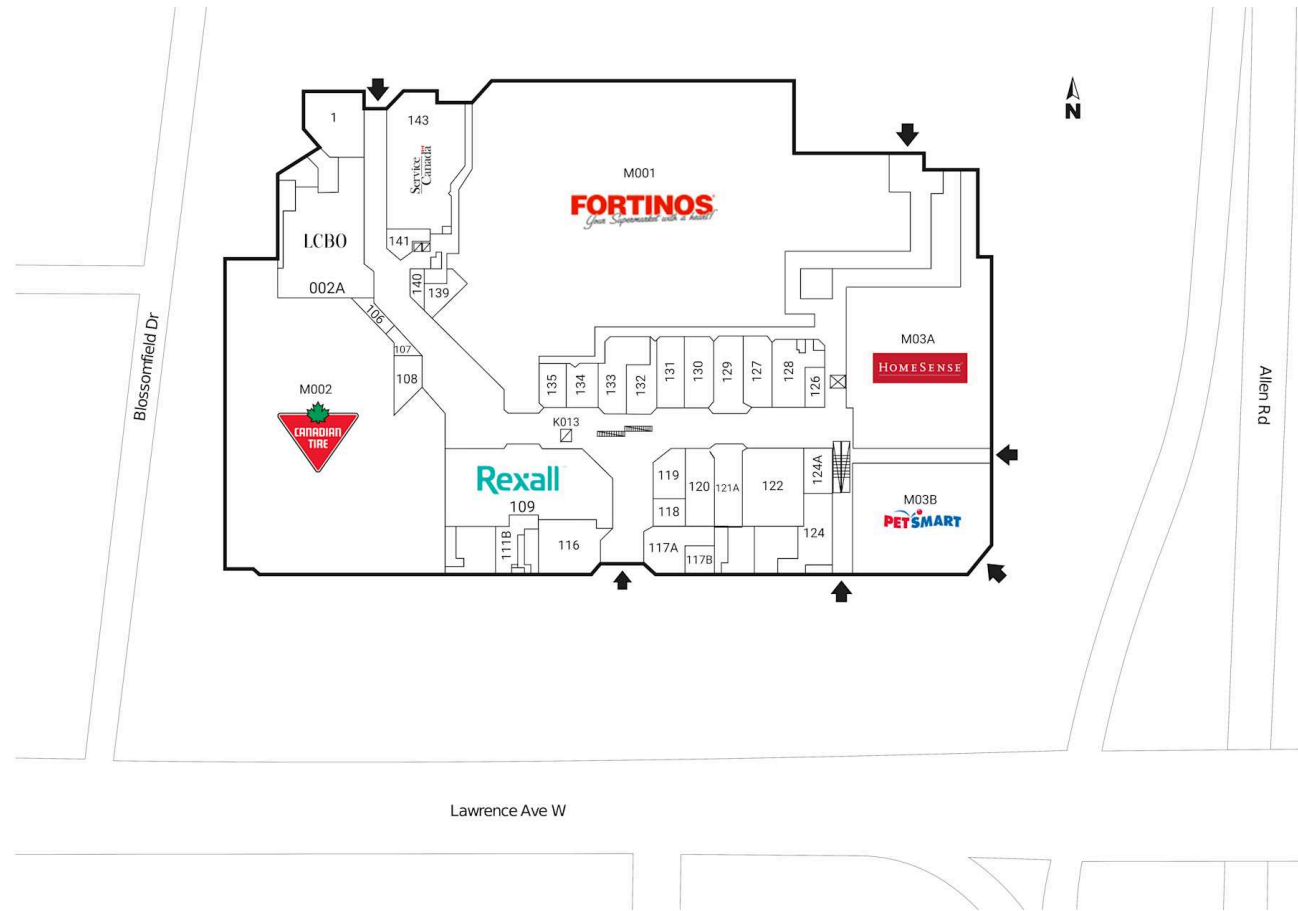

Lawrence Allen Centre

Toronto, Ontario
700 Lawrence Avenue West
Lawrence Ave & Allen Express Way

Bryan Kolle
BKolle@riocan.com
416-866-8401

Shadow Anchor

K013	The Ticket Shop	200 SF	116	BMO	2,945 SF	129	Nails For You	1,565 SF
M001	Fortino's	68,689 SF	117A	Tim Hortons	1,804 SF	130	Clarity Optical	1,383 SF
M002	Canadian Tire	86,761 SF	117B	Booster Juice	844 SF	131	Showcase	1,363 SF
M03A	HomeSense	23,070 SF	118	New York News	613 SF	132	Kool Look	1,230 SF
M03B	PetSmart	11,283 SF	119	Fido	1,061 SF	133	Specsavers	1,730 SF
PAD1	Available	103,725 SF	120	Bianca Shoes	1,639 SF	134	Cellrox	705 SF
1	Structube - Pick up	2,250 SF	121A	Available	1,748 SF	135	Bell	835 SF
002A	LCBO	7,299 SF	122	Bluenotes	3,400 SF	139	Jane Harvey Lawyers	748 SF
106	Family Shoe Repair	289 SF	124	The Foot Institute	2,303 SF	140	Phone Cards Plus	296 SF
107	SickKids	432 SF	124A	Freedom Mobile	995 SF	141	Pro Stitch And Dry Cleaner	373 SF
108	Milan Hair Studio	1,014 SF	126	J Nuevo Jewellery	940 SF	143	Service Canada	5,653 SF
109	Rexall	8,268 SF	127	First Care Centre	1,385 SF			
111B	Pizzaville	1,287 SF	128	Easyfinancial	1,385 SF