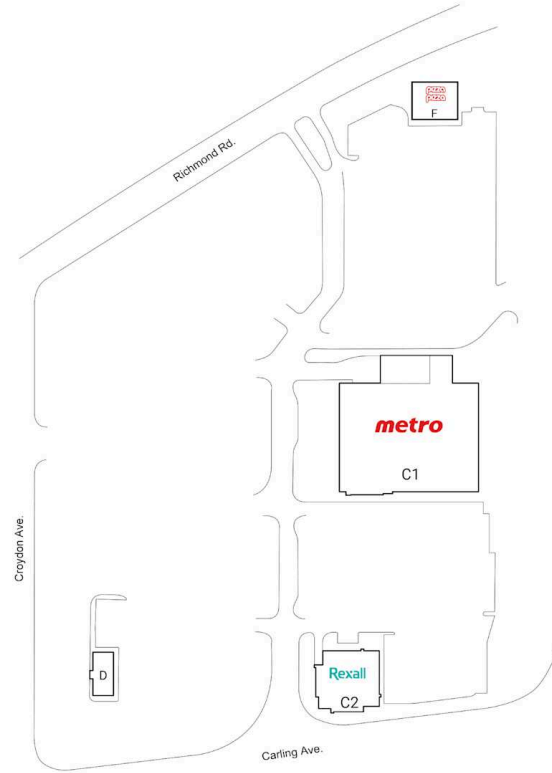

RioCan Lincoln

Ottawa, Ontario
2525 Carling
Avenue

Cody Perza
cperza@riocan.com
647-388-9036

■ **Shadow Anchor**

C1	Metro	41,888 SF	D	Wendy's	3,657 SF
C2	Rexall	8,000 SF	F	Pizza Pizza	2,549 SF
C3	Pinecrest Queensway Community	8,428 SF			