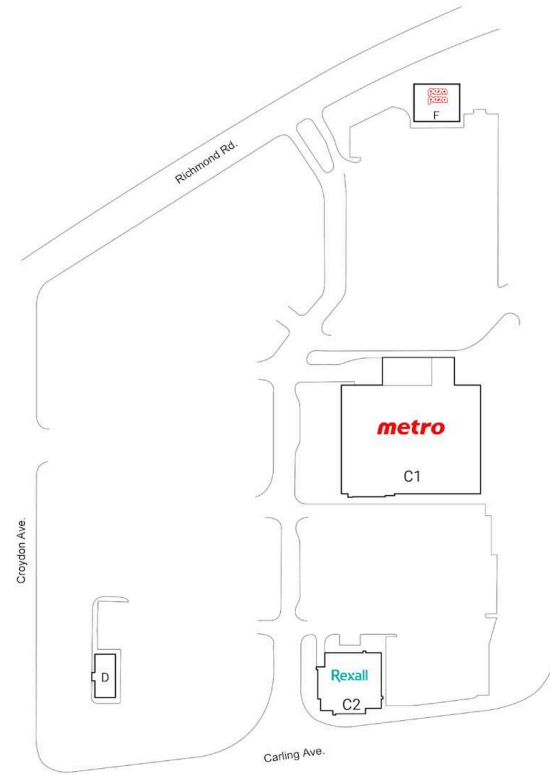

RioCan Lincoln

Ottawa, Ontario
2525 Carling
Avenue

Cody Perza
cperza@riocan.com
647-388-9036

■ **Shadow Anchor**

C1	Metro	41,888 SF	D	Wendy's	3,657 SF
C2	Rexall	8,000 SF	F	Pizza Pizza	2,549 SF
C3	Pinecrest Queensway Community	8,428 SF			