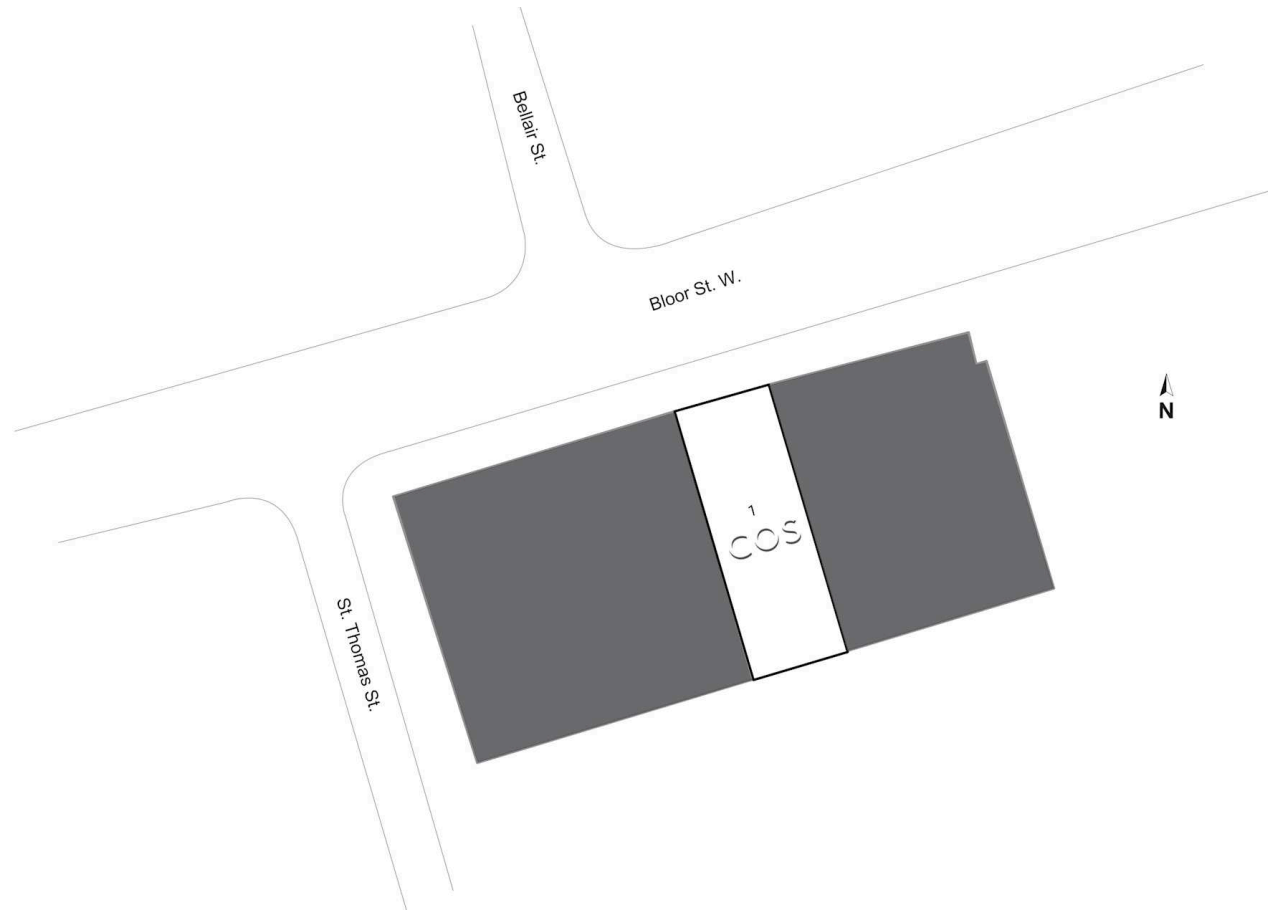

Site Plan

85 Bloor Street West

Toronto, Ontario
85 Bloor Street

■ Shadow Anchor

1

COS

13,810 SF