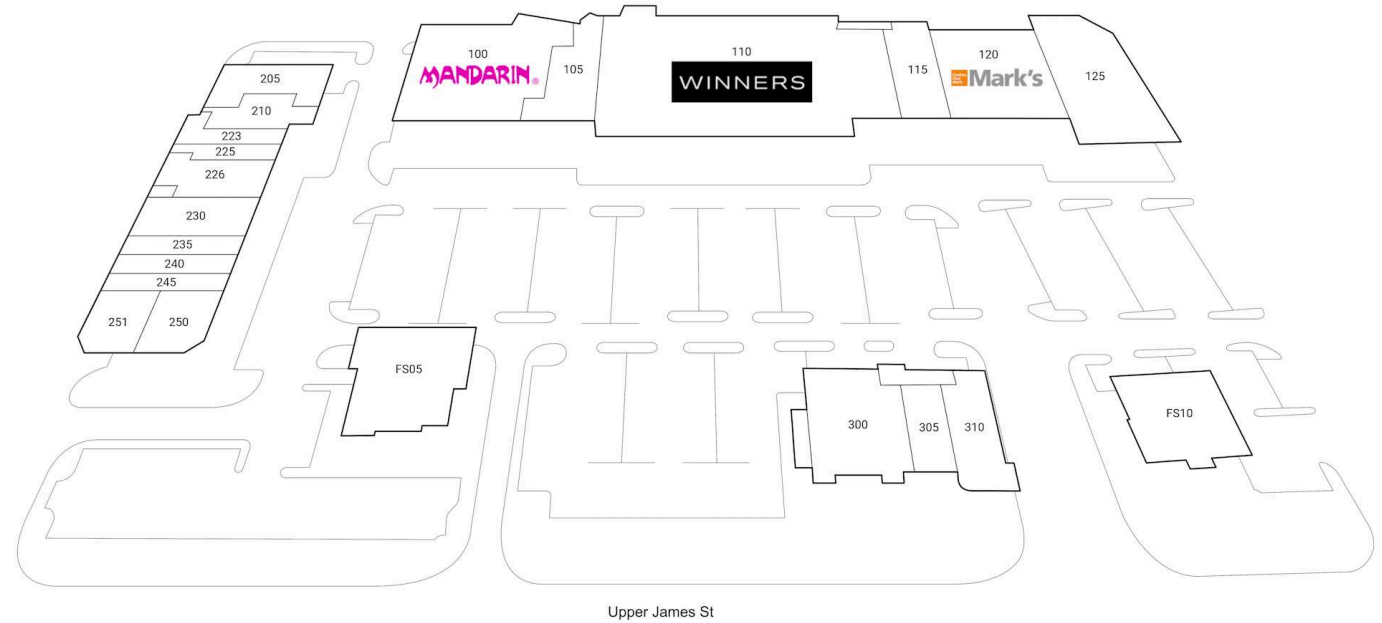

## Upper James Square

Hamilton, Ontario  
1508 Upper James Street

■ Shadow Anchor

FS05	Montana's	5,150 SF	226	Pedi N Nails	1,796 SF
FS10	Spring Sushi Japanese Restaurant	4,598 SF	230	Montfort Hamilton	3,038 SF
100	Mandarin	15,503 SF	235	Gracious Drycleaners	1,208 SF
105	Tootsies Factory Shoe Outlet	4,185 SF	240	Sun-Quest Tanning Salon	1,345 SF
110	Winners	33,832 SF	245	Twisted Indian Wraps	1,191 SF
115	Salvo's Gifts	4,808 SF	250	Canna Cabana	1,818 SF
120	Mark's	9,947 SF	251	Mucho Burrito	1,804 SF
125	Dollarama	7,592 SF	300	Ye Olde Squire	3,959 SF
205	Absolute Wellness Centre	3,919 SF	305	Pizza Pizza	1,450 SF
210	Upper James Physiotherapy Centre	2,943 SF	310	Starbucks	1,400 SF
223	Maya Dental Centre	1,587 SF			
225	Forsight Eyewear	1,258 SF			