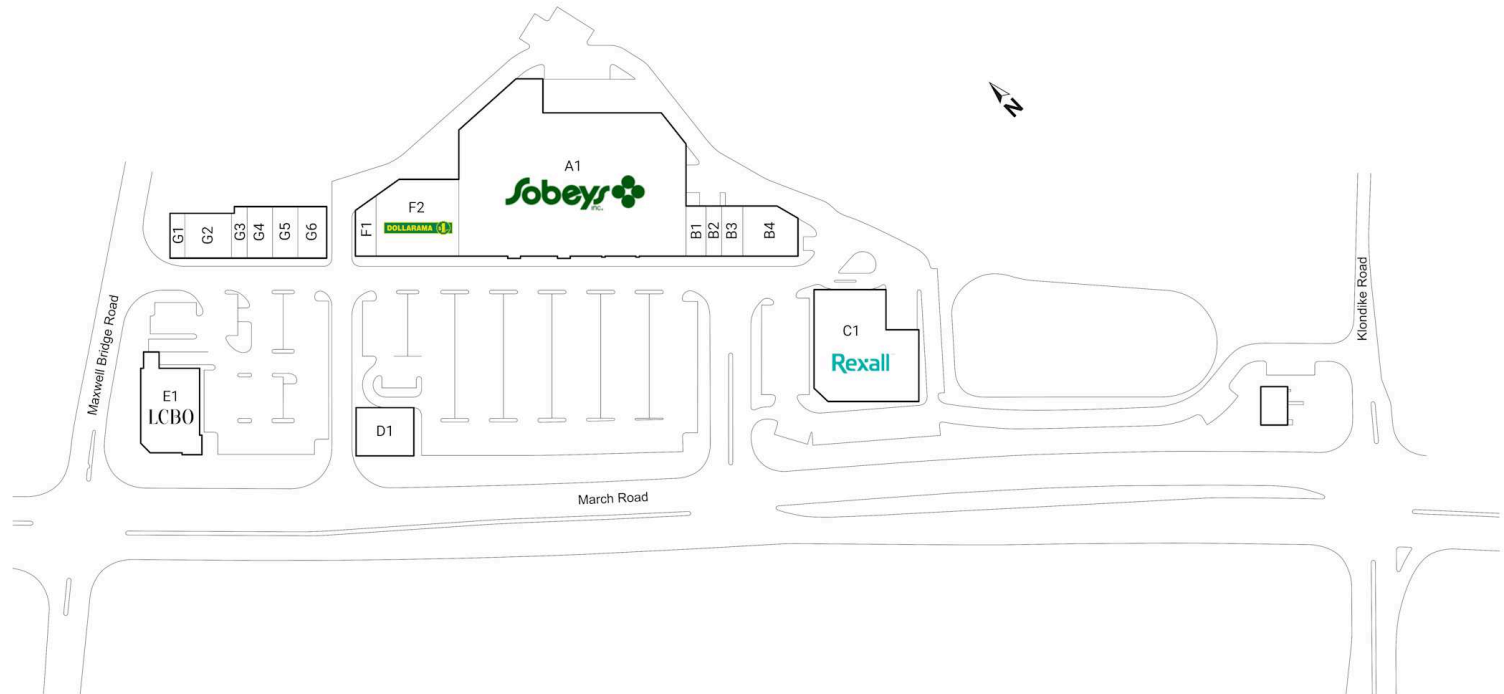

## RioCentre Kanata

Ottawa, Ontario  
832-860 March  
Road

■ Shadow Anchor

A1	Sobeys	51,188 SF	F2	Dollarama	9,369 SF
B1	Canna Cabana	1,571 SF	G1	Brown's Cleaners	999 SF
B2	Little Caesar's	1,192 SF	G2	Pet Valu	3,216 SF
B3	Shawarma House	1,588 SF	G3	First Choice Haircutters	1,199 SF
B4	Prophysio & Sport Medicine Centre	3,656 SF	G4	Dr. Xie And Dr. Yang Dentistry Professional	1,993 SF
C1	Rexall	15,437 SF	G5	Thai Express & Sushi Man	1,993 SF
D1	Allo Mon Coco	4,163 SF	G6	Viamarzo Kitchen & Wine	1,784 SF
E1	LCBO	8,084 SF			
F1	Bar Burrito	1,130 SF			