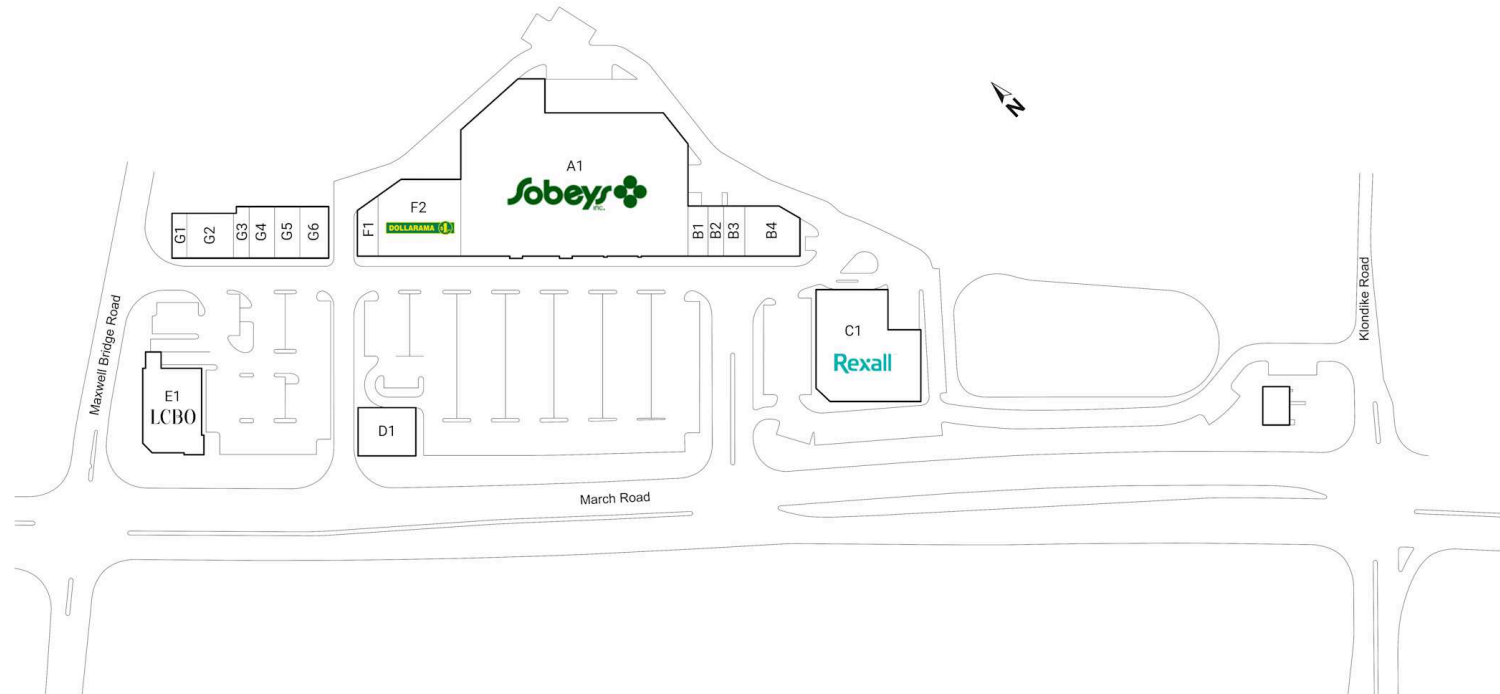

RioCentre Kanata

Ottawa, Ontario
832-860 March Road

Matthew McDowell
mmcdowell@riocan.com
647- 502-7413

Shadow Anchor

A1	Sobeys	51,188 SF	F2	Dollarama	9,369 SF
B1	Canna Cabana	1,571 SF	G1	Brown's Cleaners	999 SF
B2	Little Caesar's	1,192 SF	G2	Pet Valu	3,216 SF
B3	Shawarma House	1,588 SF	G3	First Choice Haircutters	1,199 SF
B4	Lifemark Physiotherapy Kanata March Road	3,656 SF	G4	Dr. Xie And Dr. Yang Dentistry Professional	1,993 SF
C1	Rexall	15,437 SF	G5	Thai Express & Sushi Man	1,993 SF
D1	Allo Mon Coco	4,163 SF	G6	Viamarzo Kitchen & Wine	1,784 SF
E1	LCBO	8,084 SF			
F1	Bar Burrito	1,130 SF			