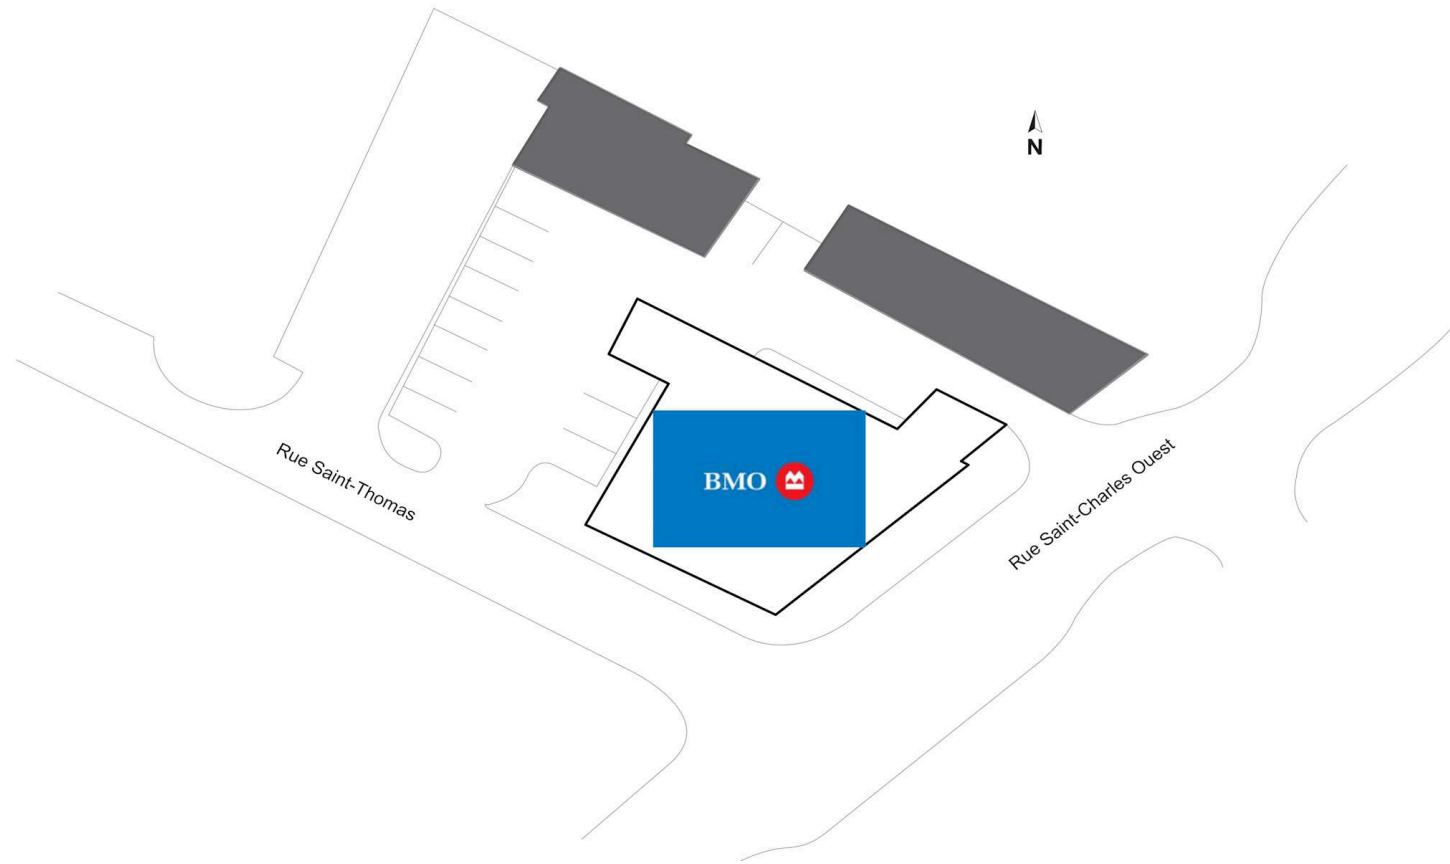

Site Plan

279 Rue St. Charles

Longueuil, Quebec
279 Rue St Charles Ouest

Andrew Mikhail
andrew.mikhail@harden.ca
514-679-8892

■ Shadow Anchor

1

Bank of Montreal

5,015 SF