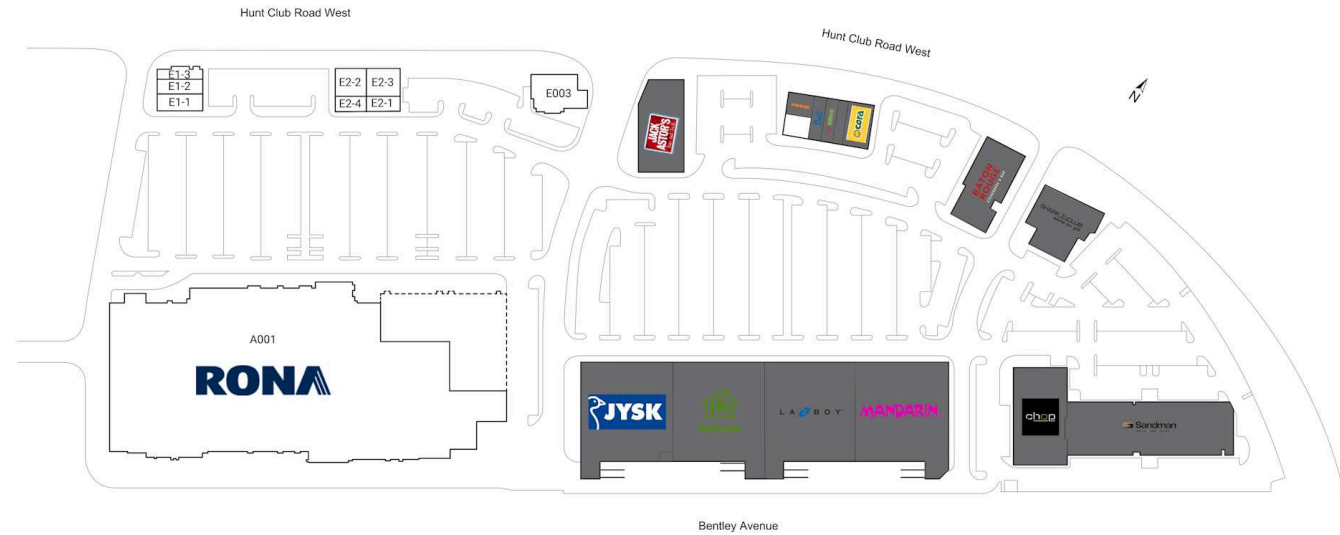

## West Hunt Club

Ottawa, Ontario  
340W Hunt Club Road

■ Shadow Anchor

A001	RONA	127,953 SF	E2-1	Bn Nails & Foot Spa	1,088 SF
E003	Panera Bread	4,085 SF	E2-2	KFC	2,312 SF
E1-1	Ottawa Valley Family Dentist	1,995 SF	E2-3	Five Guys Burgers	2,394 SF
E1-2	Thai Express	1,501 SF	E2-4	Booster Juice	1,021 SF
E1-3	Starbucks	1,466 SF			