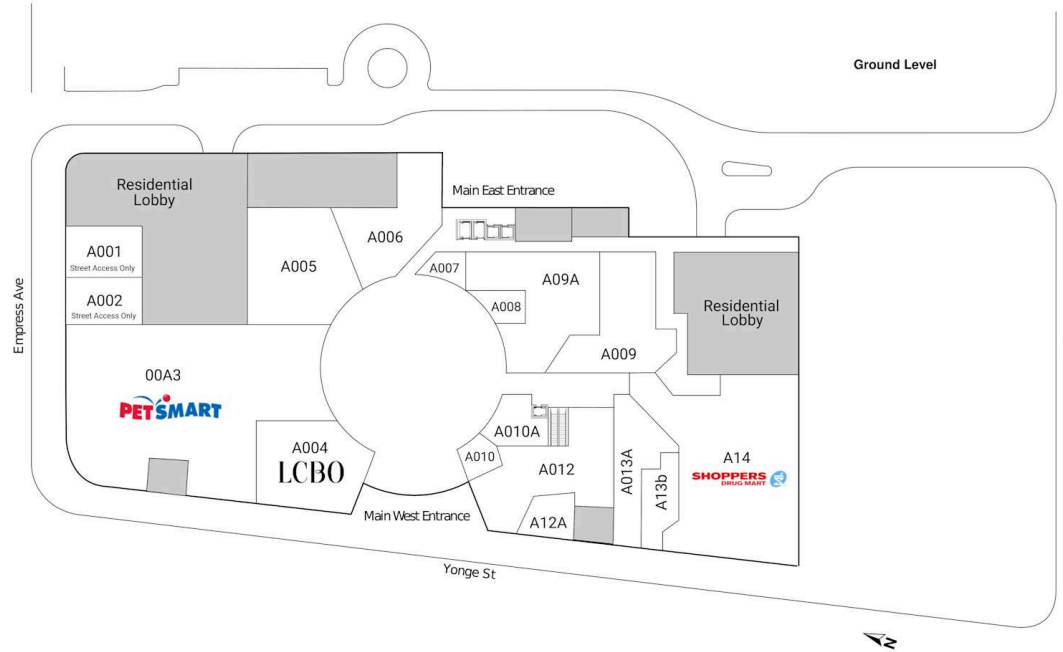

RioCan Empress

Toronto, Ontario
5095 Yonge Street

Bryan Kolle
BKolle@riocan.com
416-866-8401

■ **Shadow Anchor**

00A3	PetSmart	13,868 SF	A010	Real Fruit Bubble Tea	500 SF
A001	Empress Walk Dental	1,343 SF	A010A	Available	984 SF
A002	Rebel Nails	1,383 SF	A012	Wendy's	3,934 SF
A004	LCBO	3,238 SF	A013A	RBC Royal Bank	2,155 SF
A005	Available	3,518 SF	A09A	Ichiban Asian All You Can Eat	5,064 SF
A006	Second Cup	2,003 SF	A12A	Marble Slab Creamery	618 SF
A007	Herbal Depot	395 SF	A13b	Petit Potato	1,128 SF
A008	New York News	459 SF	A14	Shoppers Drug Mart	7,348 SF
A009	Athlete's Care	2,583 SF			

Site Plan

RioCan Empress

Toronto, Ontario
5095 Yonge Street

Bryan Kolle
BKolle@riocan.com
416-866-8401

Concourse Level

Second Level

Cinema Mezzanine

■ Shadow Anchor

B001	Shinta BBQ	11,390 SF	B007	F45 Training	2,223 SF
B002	Shinhan Bank	5,825 SF	B008	Dollarama	11,381 SF
B003	Moxi Moxi	3,112 SF	B09A	Toronto Dance Salsa	1,613 SF
B004	Empress Dentistry	1,380 SF	C001	OhYoFun	7,425 SF
B005	Empress Orthodontics	1,529 SF	C002	Shoppers Drug Mart	12,854 SF
B006	Empress Eye Care	2,029 SF	CIN 1	Cineplex	63,644 SF