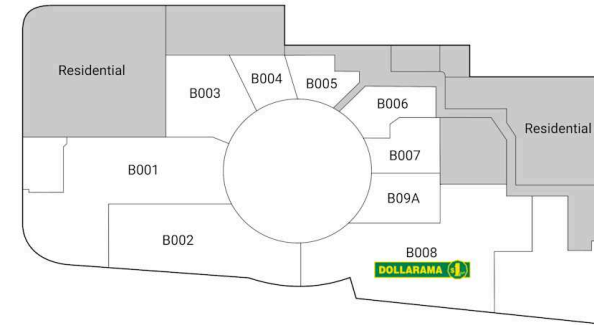

Site Plan

RioCan Empress

Toronto, Ontario
5095 Yonge Street

Bryan Kolle
BKolle@riocan.com
416-866-8401

Concourse Level

Second Level

Cinema Mezzanine

■ Shadow Anchor

B001	Shinta BBQ	11,390 SF	B007	F45 Training	2,223 SF
B002	Shinhan Bank	5,825 SF	B008	Dollarama	11,381 SF
B003	Moxi Moxi	3,112 SF	B09A	Toronto Dance Salsa	1,613 SF
B004	Empress Dentistry	1,380 SF	C001	OhYoFun	7,425 SF
B005	Empress Orthodontics	1,529 SF	C002	Shoppers Drug Mart	12,854 SF
B006	Empress Eye Care	2,029 SF	CIN 1	Cineplex	63,644 SF