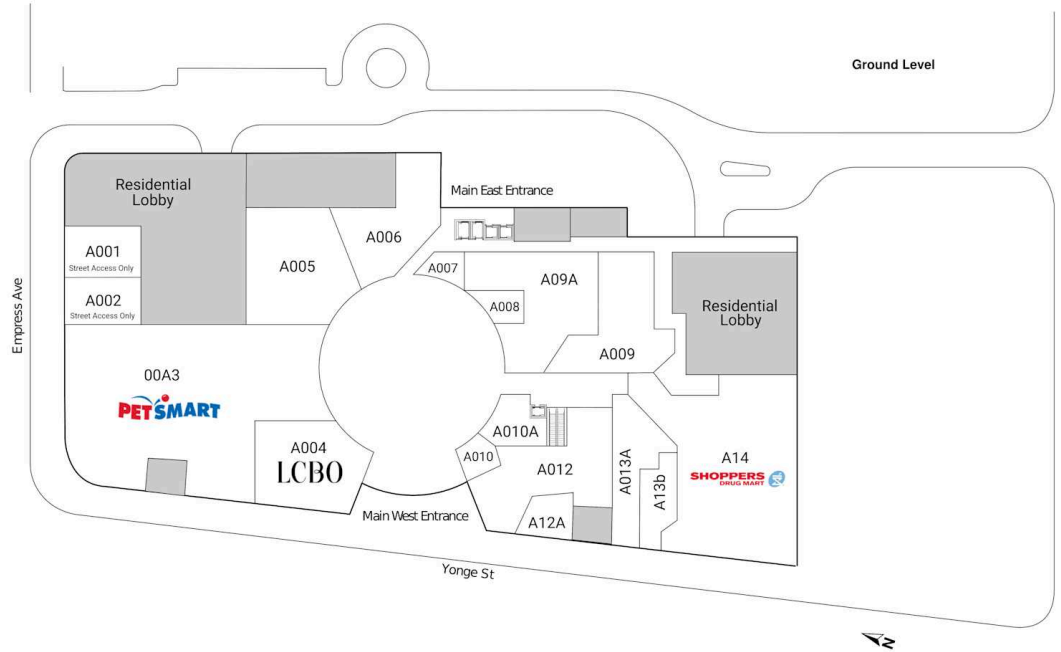

RioCan Empress

Toronto, Ontario
5095 Yonge Street

Lidgeia Blackburn
Lidgeia@riocan.com
416-816-5034

■ **Shadow Anchor**

00A3	PetSmart	13,868 SF	A010A	Ray Daniel Salon & Spa	984 SF
A001	Empress Walk Dental	1,343 SF	A012	Wendy's	3,934 SF
A002	Available	1,383 SF	A013A	RBC Royal Bank	2,155 SF
A004	LCBO	3,238 SF	A09A	Ichiban Asian All You Can Eat	5,064 SF
A005	Available	3,518 SF	A12A	Marble Slab Creamery	618 SF
A006	Second Cup	2,003 SF	A13b	Petit Potato	1,128 SF
A007	Herbal Depot	395 SF	A14	Shoppers Drug Mart	7,348 SF
A008	New York News	459 SF	B006	Dr. Heshmati Optometry	2,029 SF
A009	Athlete's Care	2,583 SF	B008	Dollarama	11,381 SF
A010	Real Fruit Bubble Tea	500 SF	C001	Ohyo Fun	7,425 SF

Site Plan

RioCan Empress

Toronto, Ontario
5095 Yonge Street

Lidgeia Blackburn
Lidgeia@riocan.com
416-816-5034

■ Shadow Anchor

A005	Available	3,518 SF	B007	F45 Training	2,223 SF
A009	Athlete's Care	2,583 SF	B008	Dollarama	11,381 SF
A012	Wendy's	3,934 SF	B09A	Toronto Dance Salsa	1,613 SF
B001	Shinta BBQ	11,390 SF	C001	OhYoFun	7,425 SF
B002	Shinhan Bank	5,825 SF	C002	Shoppers Drug Mart	12,854 SF
B003	Moxi Moxi	3,112 SF	CIN 1	Cineplex	63,644 SF
B004	Empress Dentistry	1,380 SF			
B005	Empress Orthodontics	1,529 SF			
B006	Empress Eye Care	2,029 SF			