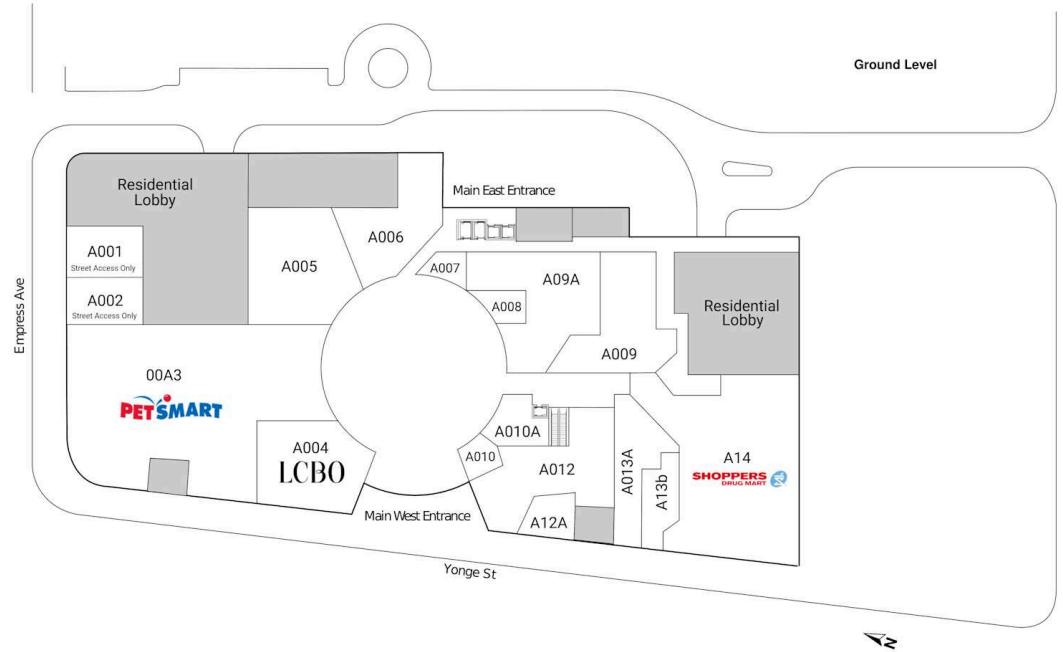

## RioCan Empress

Toronto, Ontario  
5095 Yonge Street

Lidgeia Blackburn  
Lidgeia@riocan.com  
416-816-5034

■ **Shadow Anchor**

00A3	PetSmart	13,868 SF	A010A	Ray Daniel Salon & Spa	984 SF
A001	Empress Walk Dental	1,343 SF	A012	Wendy's	3,934 SF
A002	Available	1,383 SF	A013A	RBC Royal Bank	2,155 SF
A004	LCBO	3,238 SF	A09A	Ichiban Asian All You Can Eat	5,064 SF
A005	Available	3,518 SF	A12A	Marble Slab Creamery	618 SF
A006	Second Cup	2,003 SF	A13b	Petit Potato	1,128 SF
A007	Herbal Depot	395 SF	A14	Shoppers Drug Mart	7,348 SF
A008	New York News	459 SF	B006	Dr. Heshmati Optometry	2,029 SF
A009	Athlete's Care	2,583 SF	B008	Dollarama	11,381 SF
A010	Real Fruit Bubble Tea	500 SF	C001	Ohyo Fun	7,425 SF

# Site Plan

## RioCan Empress

Toronto, Ontario  
5095 Yonge Street

Lidgeia Blackburn  
Lidgeia@riocan.com  
416-816-5034

■ Shadow Anchor

A005	Tokyo Smoke	3,518 SF	B007	F45 Training	2,223 SF
A009	Athlete's Care	2,583 SF	B008	Dollarama	11,381 SF
A012	Wendy's	3,934 SF	B09A	Toronto Dance Salsa	1,613 SF
B001	Shinta BBQ	11,390 SF	C001	OhYoFun	7,425 SF
B002	Shinhan Bank	5,825 SF	C002	Shoppers Drug Mart	12,854 SF
B003	Mumuso	3,112 SF	CIN 1	Cineplex	63,644 SF
B004	Empress Dentistry	1,380 SF			
B005	Empress Orthodontics	1,529 SF			
B006	Empress Eye Care	2,029 SF			