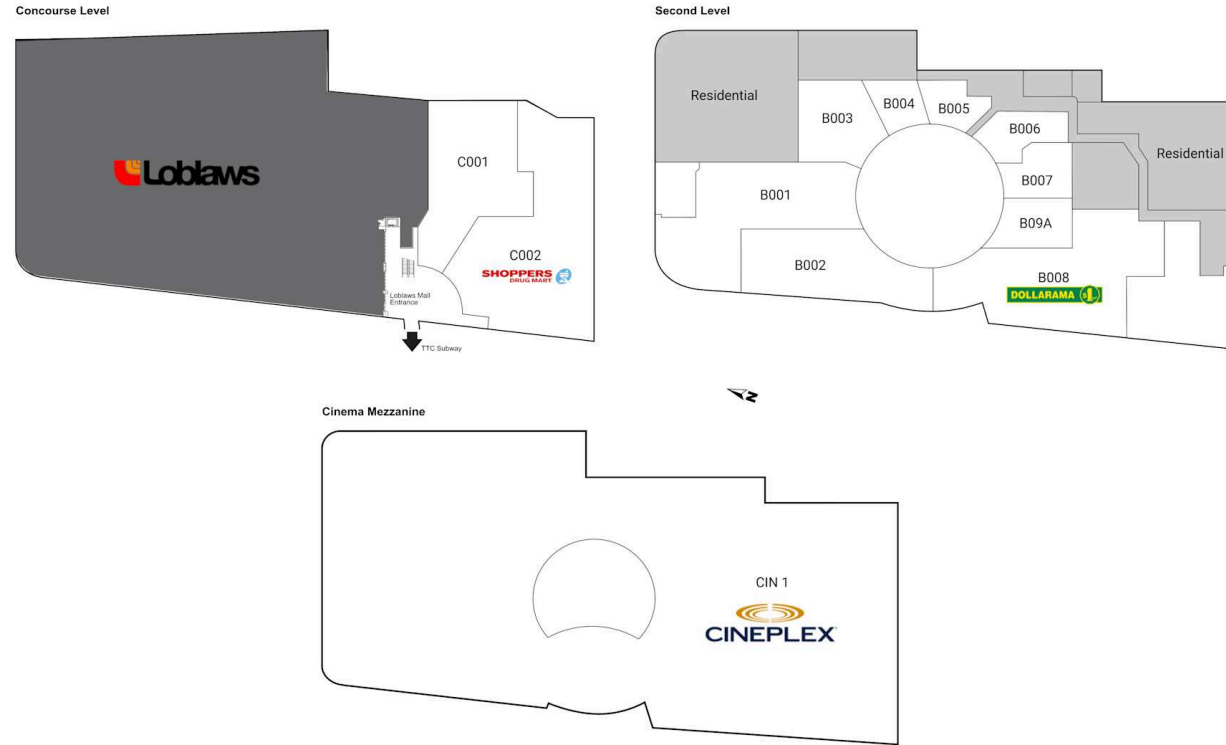

## RioCan Empress

Toronto, Ontario  
5095 Yonge Street

Lidgeia Blackburn  
Lidgeia@riocan.com  
416-816-5034

■ **Shadow Anchor**

00A3	PetSmart	13,868 SF	A010A	Ray Daniel Salon & Spa	984 SF
A001	Empress Walk Dental	1,343 SF	A012	Wendy's	3,934 SF
A002	Available	1,383 SF	A013A	RBC Royal Bank	2,155 SF
A004	LCBO	3,238 SF	A09A	Ichiban Asian All You Can Eat	5,064 SF
A005	Available	3,518 SF	A12A	Marble Slab Creamery	618 SF
A006	Second Cup	2,003 SF	A13b	Petit Potato	1,128 SF
A007	Herbal Depot	395 SF	A14	Shoppers Drug Mart	7,348 SF
A008	New York News	459 SF	B006	Dr. Heshmati Optometry	2,029 SF
A009	Athlete's Care	2,583 SF	B008	Dollarama	11,381 SF
A010	Real Fruit Bubble Tea	500 SF	C001	Ohyo Fun	7,425 SF

# Site Plan

## RioCan Empress

Toronto, Ontario  
5095 Yonge Street

Lidgeia Blackburn  
Lidgeia@riocan.com  
416-816-5034

■ Shadow Anchor

A005	Tokyo Smoke	3,518 SF	B007	F45 Training	2,223 SF
A009	Athlete's Care	2,583 SF	B008	Dollarama	11,381 SF
A012	Wendy's	3,934 SF	B09A	Toronto Dance Salsa	1,613 SF
B001	Shinta BBQ	11,390 SF	C001	OhYoFun	7,425 SF
B002	Shinhan Bank	5,825 SF	C002	Shoppers Drug Mart	12,854 SF
B003	Mumuso	3,112 SF	CIN 1	Cineplex	63,644 SF
B004	Empress Dentistry	1,380 SF			
B005	Empress Orthodontics	1,529 SF			
B006	Empress Eye Care	2,029 SF			