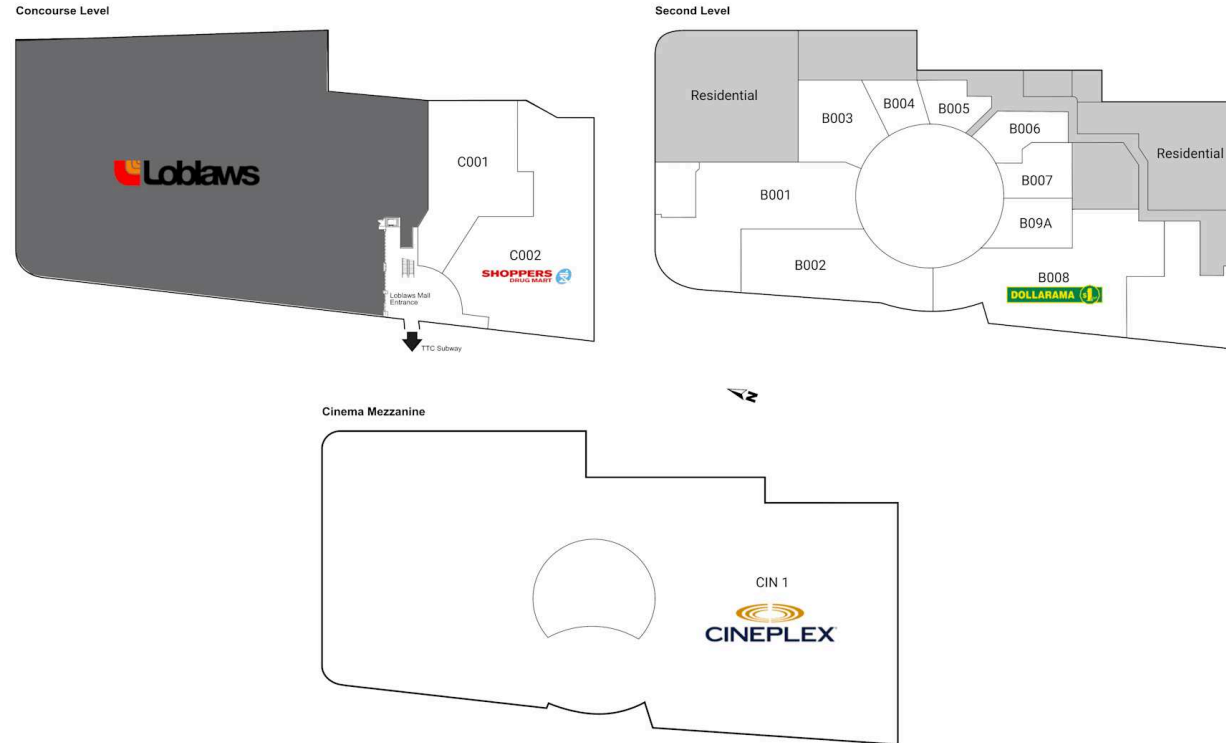

RioCan Empress

Toronto, Ontario
5095 Yonge Street

Lidgeia Blackburn
Lidgeia@riocan.com
416-816-5034

■ **Shadow Anchor**

00A3	PetSmart	13,868 SF	A010A	Ray Daniel Salon & Spa	984 SF
A001	Empress Walk Dental	1,343 SF	A012	Wendy's	3,934 SF
A002	Available	1,383 SF	A013A	RBC Royal Bank	2,155 SF
A004	LCBO	3,238 SF	A09A	Ichiban Asian All You Can Eat	5,064 SF
A005	Available	3,518 SF	A12A	Marble Slab Creamery	618 SF
A006	Second Cup	2,003 SF	A13b	Petit Potato	1,128 SF
A007	Herbal Depot	395 SF	A14	Shoppers Drug Mart	7,348 SF
A008	New York News	459 SF	B006	Dr. Heshmati Optometry	2,029 SF
A009	Athlete's Care	2,583 SF	B008	Dollarama	11,381 SF
A010	Real Fruit Bubble Tea	500 SF	C001	Ohyo Fun	7,425 SF

Site Plan

RioCan Empress

Toronto, Ontario
5095 Yonge Street

Lidgeia Blackburn
Lidgeia@riocan.com
416-816-5034

■ Shadow Anchor

A005	Available	3,518 SF	B007	F45 Training	2,223 SF
A009	Athlete's Care	2,583 SF	B008	Dollarama	11,381 SF
A012	Wendy's	3,934 SF	B09A	Toronto Dance Salsa	1,613 SF
B001	Shinta BBQ	11,390 SF	C001	OhYoFun	7,425 SF
B002	Shinhan Bank	5,825 SF	C002	Shoppers Drug Mart	12,854 SF
B003	Moxi Moxi	3,112 SF	CIN 1	Cineplex	63,644 SF
B004	Empress Dentistry	1,380 SF			
B005	Empress Orthodontics	1,529 SF			
B006	Empress Eye Care	2,029 SF			