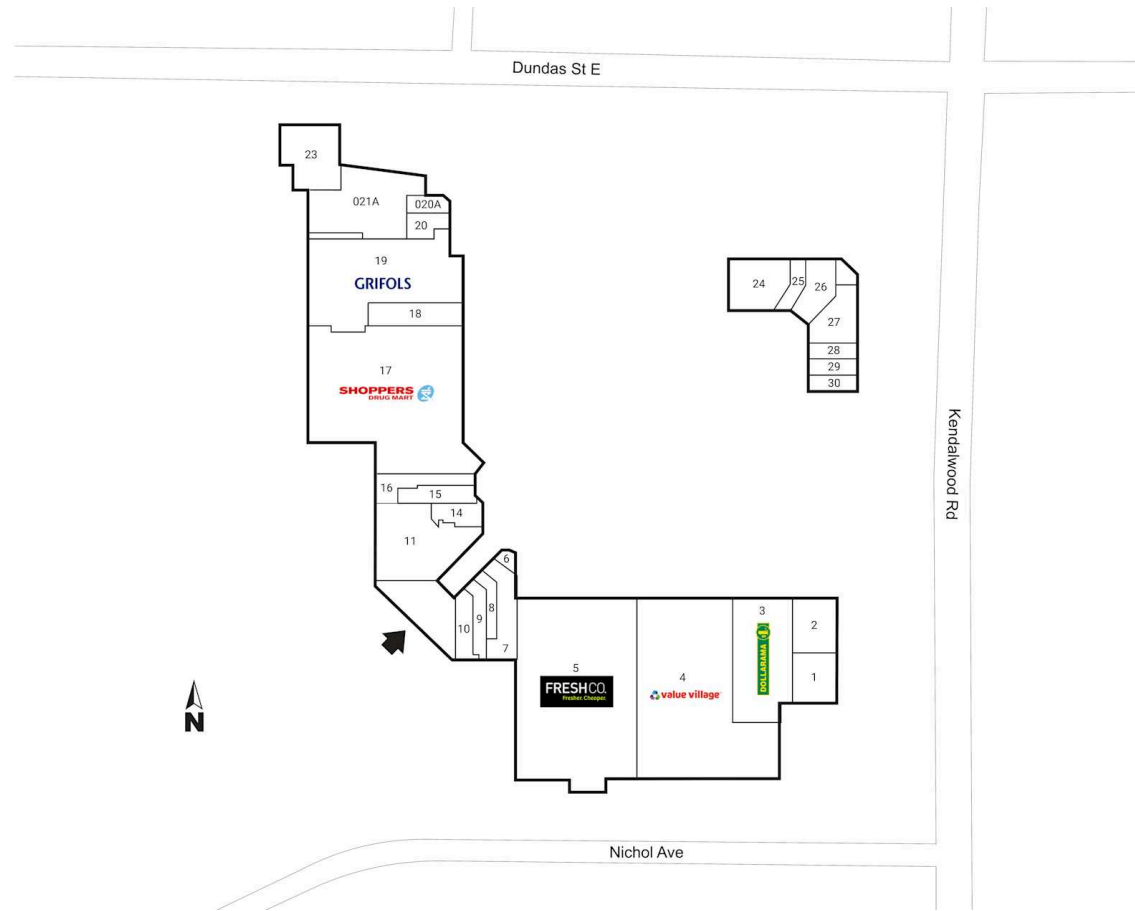

## Kendalwood Park Plaza

Whitby, Ontario  
1801 Dundas Street East

■ **Shadow Anchor**

1	Value Village	1,882 SF	11	Shadow Eagle Resto & Bar	6,715 SF	24	Sushi Today	4,982 SF
2	Pet Valu	2,452 SF	14	M&M Food Market	1,300 SF	25	Sixty Wings	1,615 SF
3	Dollarama	9,415 SF	15	Food Time Restaurant	1,559 SF	26	Play It Again Sports	3,121 SF
4	Value Village	24,803 SF	16	Pizza Nova	1,200 SF	27	Massage Addict	2,748 SF
5	FreshCo.	33,441 SF	17	Shoppers Drug Mart	23,780 SF	28	Burger Factory	2,180 SF
6	Whitby Alterations & Dry Cleaners	372 SF	18	Available	2,528 SF	29	Durham Family Foot Care Clinic & Wellnes	1,241 SF
7	A&J Bakery	2,138 SF	19	Grifols	12,183 SF	30	Lazeez Shawarma	1,369 SF
8	Freedom Mobile	991 SF	020A	Bar Burrito	862 SF			
9	Dr. Harmen Busman, Dentist	1,149 SF	20	Nails For You	1,134 SF			
10	G. Shendy Physical Therapy	1,327 SF	021A	Part Source	7,155 SF			
			23	The Beer Store	5,046 SF			