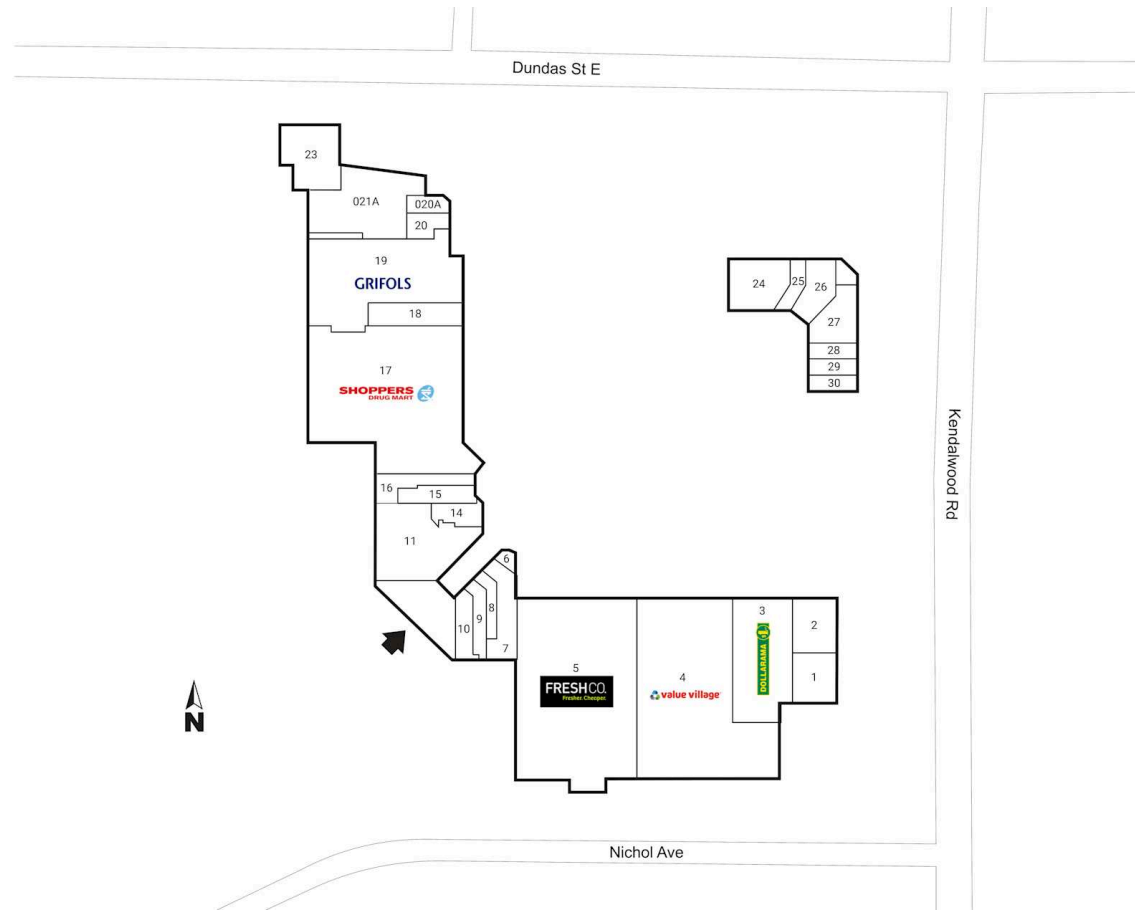

Kendalwood Park Plaza

Whitby, Ontario
1801 Dundas Street East

Lidgeia Blackburn
Lidgeia@riocan.com
416-816-5034

■ **Shadow Anchor**

1	Value Village	1,882 SF	11	Pho Anh Vu	6,715 SF	24	Sushi Today	4,982 SF
2	Pet Valu	2,452 SF	14	M&M Food Market	1,300 SF	25	Sixty Wings	1,615 SF
3	Dollarama	9,415 SF	15	Food Time Restaurant	1,559 SF	26	Play It Again Sports	3,121 SF
4	Value Village	24,803 SF	16	Pizza Nova	1,200 SF	27	Massage Addict	2,748 SF
5	FreshCo.	33,441 SF	17	Shoppers Drug Mart	23,780 SF	28	Burger Factory	2,180 SF
6	Whitby Alterations & Dry Cleaners	372 SF	18	Available	2,528 SF	29	Durham Family Foot Care Clinic & Wellnes	1,241 SF
7	A&J Bakery	2,138 SF	19	Grifols	12,183 SF	30	Lazeez Shawarma	1,369 SF
8	Freedom Mobile	991 SF	020A	Bar Burrito	862 SF			
9	Dr. Harmen Busman, Dentist	1,149 SF	20	Nails For You	1,134 SF			
10	Available	1,327 SF	021A	Part Source	7,155 SF			
			23	The Beer Store	5,046 SF			