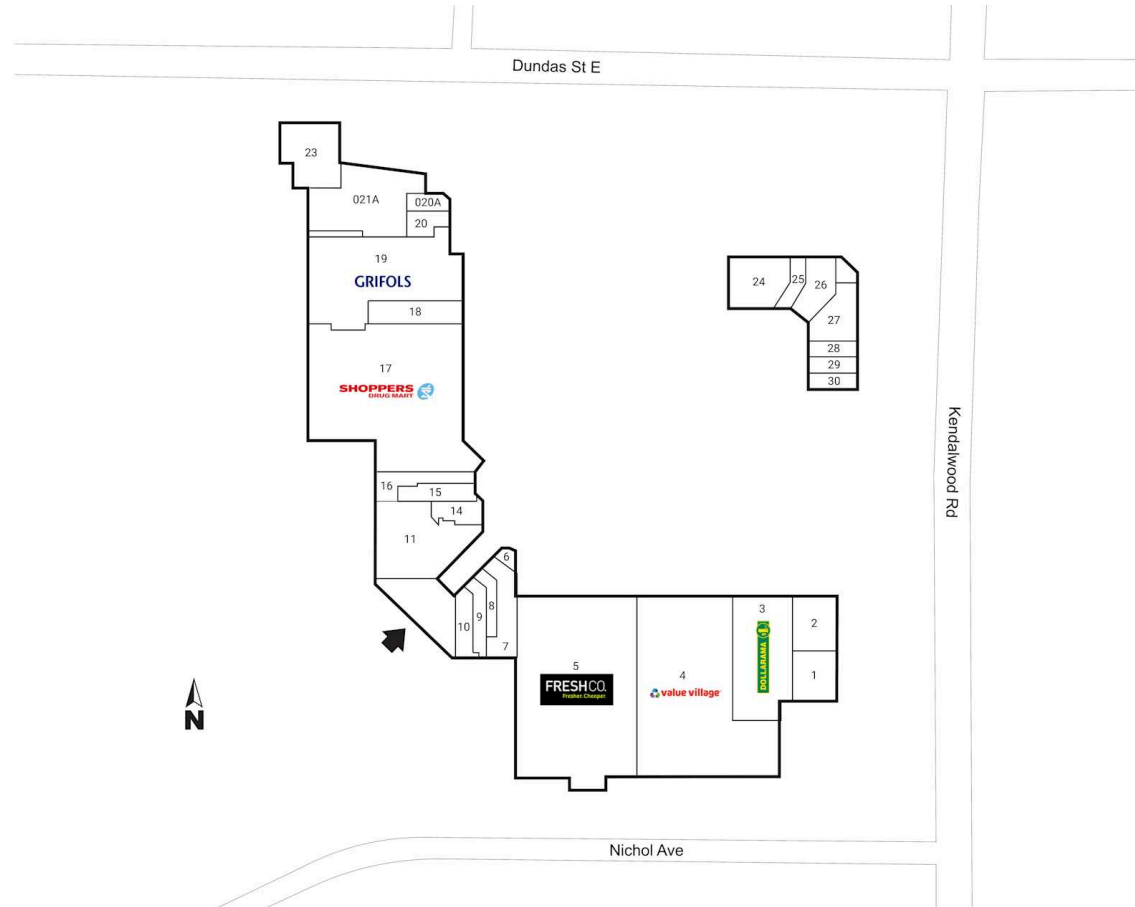

## Kendalwood Park Plaza

Whitby, Ontario  
1801 Dundas Street East

Lidgeia Blackburn  
Lidgeia@riocan.com  
416-816-5034

### Shadow Anchor

1	Value Village	1,882 SF	11	Shadow Eagle Resto & Bar	6,715 SF	24	Sushi Today	4,982 SF
2	Pet Valu	2,452 SF	14	M&M Food Market	1,300 SF	25	Sixty Wings	1,615 SF
3	Dollarama	9,415 SF	15	Food Time Restaurant	1,559 SF	26	Play It Again Sports	3,121 SF
4	Value Village	24,803 SF	16	Pizza Nova	1,200 SF	27	Massage Addict	2,748 SF
5	FreshCo.	33,441 SF	17	Shoppers Drug Mart	23,780 SF	28	Burger Factory	2,180 SF
6	Whitby Alterations & Dry Cleaners	372 SF	18	Cash 4 You	2,528 SF	29	Durham Family Foot Care Clinic & Wellnes	1,241 SF
7	A&J Bakery	2,138 SF	19	Grifols	12,183 SF	30	Lazeez Shawarma	1,369 SF
8	Freedom Mobile	991 SF	020A	Bar Burrito	862 SF			
9	Dr. Harmen Busman, Dentist	1,149 SF	20	Nails For You	1,134 SF			
10	G. Shendy Physical Therapy	1,327 SF	021A	Part Source	7,155 SF			
			23	The Beer Store	5,046 SF			