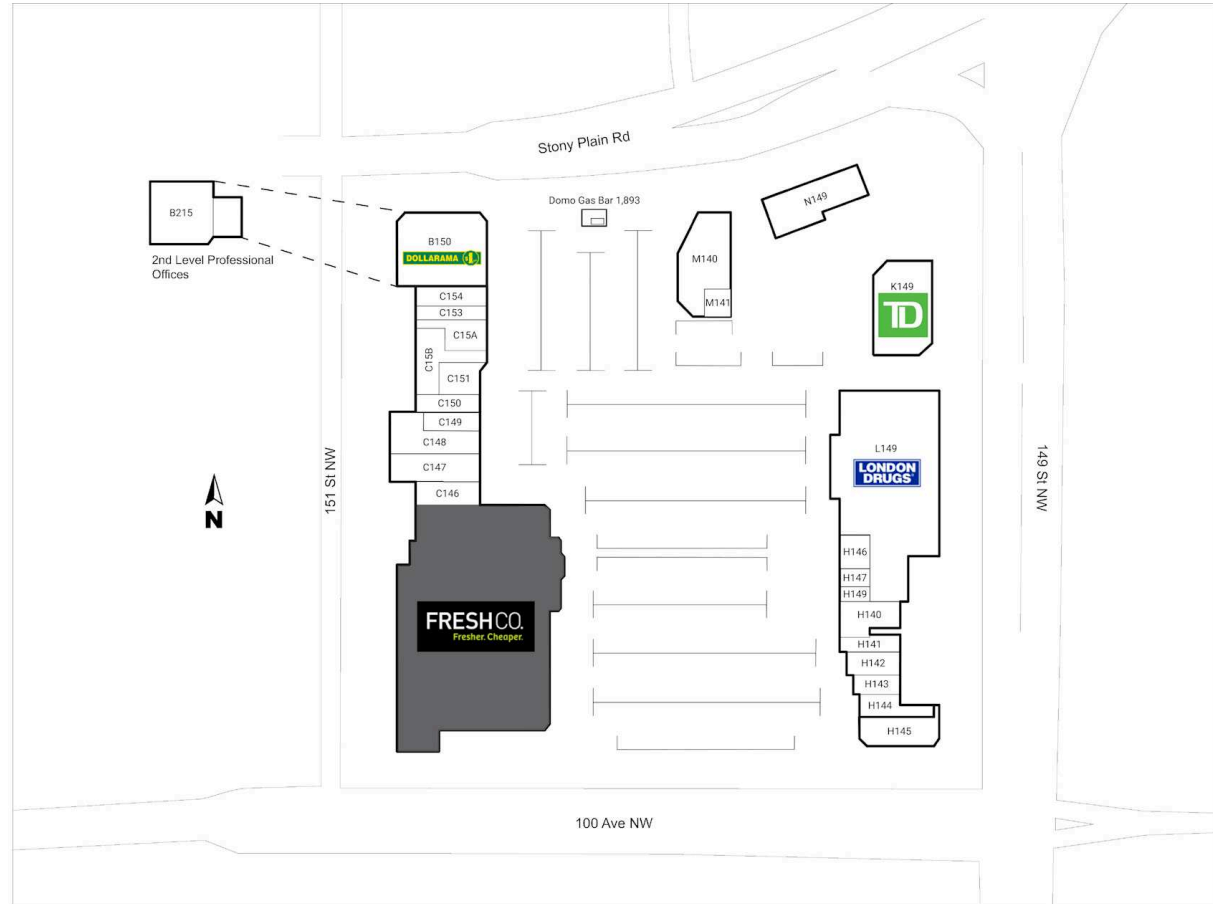

Jasper Gates Shopping Centre

Edmonton, Alberta
15047A Stony Plain Road NW

Chris Conrod
cconrod@riocan.com
403-444-2854

Shadow Anchor

B150	Dollarama	8,954 SF	H142	Nova Cannabis	1,837 SF
B215	Available	6,740 SF	H143	Fabutan	1,388 SF
C146	Specsavers	2,164 SF	H144	Pet Planet	2,023 SF
C147	ACE Liquor Discounter	3,458 SF	H145	Panini's Italian Cucina	3,451 SF
C148	Jamaican Delight	4,108 SF	H146	Starbucks	1,563 SF
C149	Best Donair	1,250 SF	H147	Ultracuts	860 SF
C150	Little Caesar's	1,326 SF	H149	Vitality Health Foods	705 SF
C151	Beltone Canada	1,268 SF	K149	TD	8,032 SF
C153	Subway	1,365 SF	L149	London Drugs	26,606 SF
C154	Pho Binh	2,053 SF	M140	Easyhome	5,382 SF
C15A	Orangetheory Fitness	3,606 SF	M141	Jasmine Nails & Lash Bar	1,378 SF
C15B	Available	2,634 SF	N149	Jasper Gates Daycare	5,680 SF
H140	Summit Dental	2,902 SF			
H141	Bar Burrito	1,309 SF			