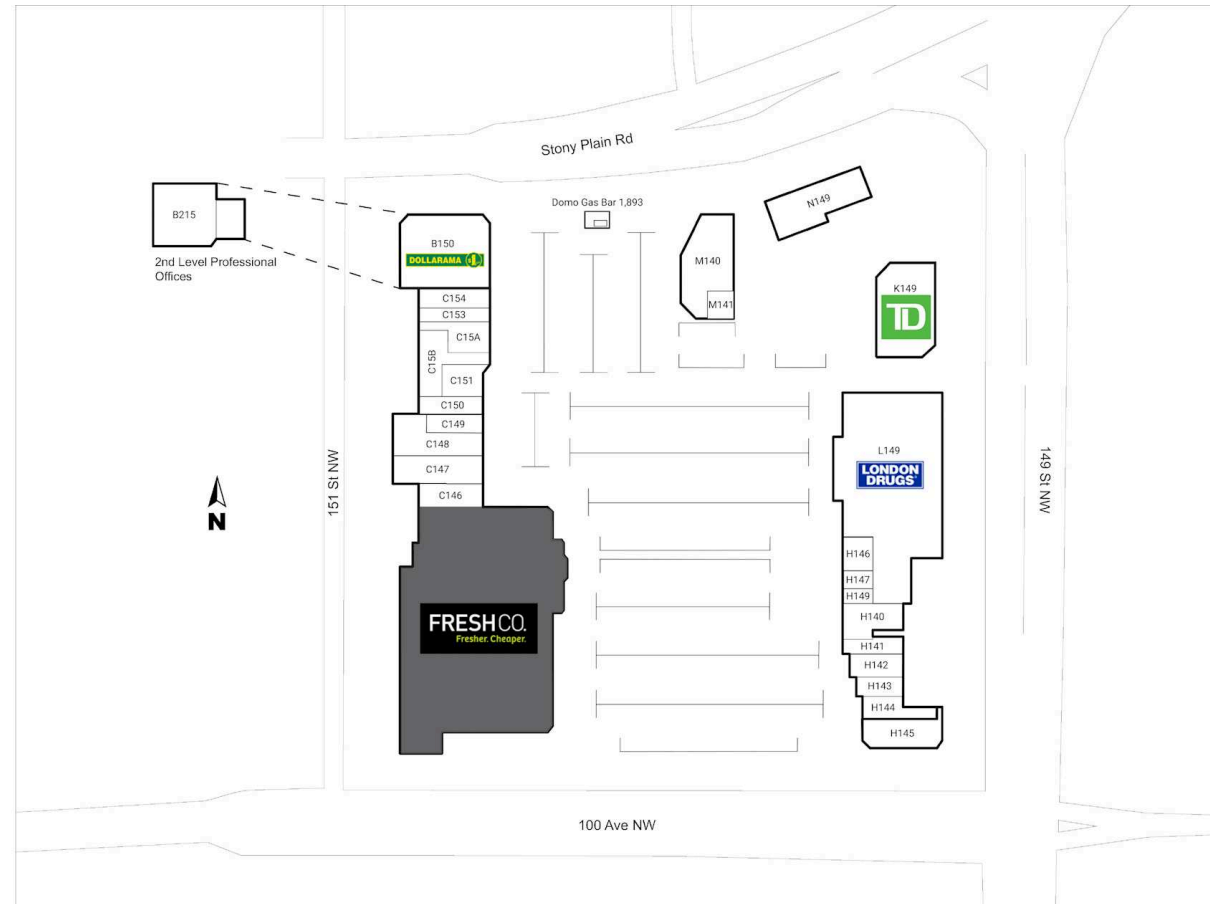

## Jasper Gates Shopping Centre

Edmonton, Alberta  
15047A Stony Plain Road NW

Chris Conrod  
cconrod@riocan.com  
403-444-2854

**Shadow Anchor**

B150	Dollarama	8,954 SF	H142	Nova Cannabis	1,837 SF
B215	Available	6,740 SF	H143	Fabutan	1,388 SF
C146	Specsavers	2,164 SF	H144	Pet Planet	2,023 SF
C147	ACE Liquor Discounter	3,458 SF	H145	Panini's Italian Cucina	3,451 SF
C148	Jamaican Delight	4,108 SF	H146	Starbucks	1,563 SF
C149	Best Donair	1,250 SF	H147	Ultracuts	860 SF
C150	Little Caesar's	1,326 SF	H149	Vitality Health Foods	705 SF
C151	Beltone Canada	1,268 SF	K149	TD	8,032 SF
C153	Subway	1,365 SF	L149	London Drugs	26,606 SF
C154	Pho Binh	2,053 SF	M140	Easyhome	5,382 SF
C15A	Orangetheory Fitness	3,606 SF	M141	Jasmine Nails & Lash Bar	1,378 SF
C15B	Available	2,634 SF	N149	Available	5,680 SF
H140	Summit Dental	2,902 SF			
H141	Bar Burrito	1,309 SF			